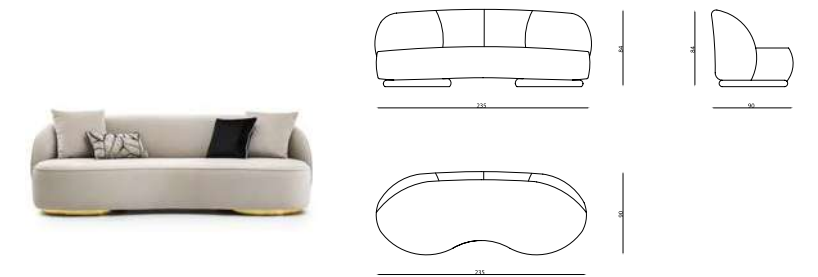

4'Lü / 4 Seater

3'Lü / 3 Seater

2'Li / 2 Seater

Berjer / Armchair

COUPPER

CORNER

Coupper is the result of a forward-thinking design. The eye-catching historical details ornaments your dreams. The place of dreams is a dream itself.