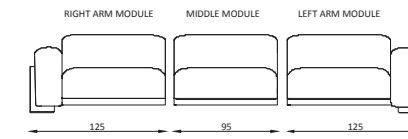

VOGUE

Living Room

4'Lü / 4 Seater