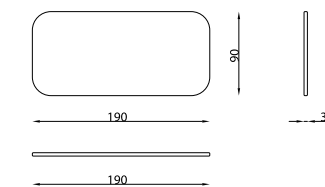

Tv Ünitesi / TV Unit