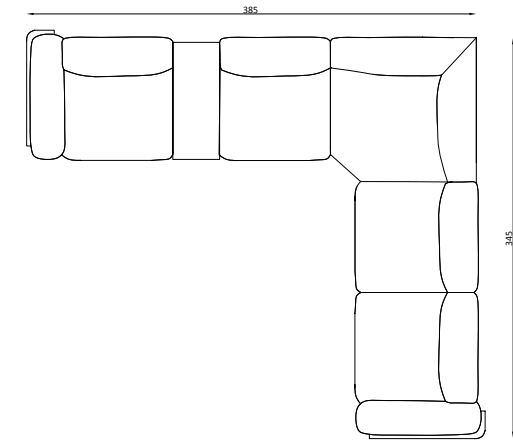

Lenova 24 Overview

Lenova 24 Overview

VOGUE
Corner Set

Köşe / Corner

Lenova 24 Overview

◆ **VOGUE**

Art is about personal taste and the desire for expression. Only you decide what you like. Everything in your home should be connected in perfect harmony.