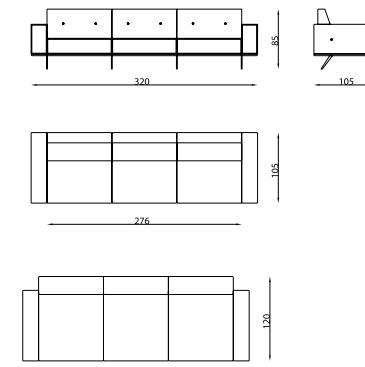

SALDA

Living Room