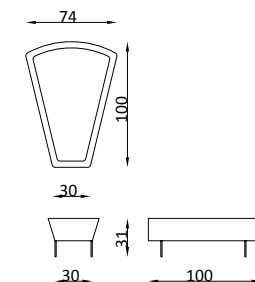

2'Li / 2 Seater

Berjer / Armchair

Puf / Puff

Sehpa / C. Table

Ara Sehpa / M. Table

Lenova 24 Overview

VITO

Vito is reinterpreted with a modern design that maintains its functionality. Sensitive forms reveal the elegant ideas that keep the legend of a piece of furniture alive.