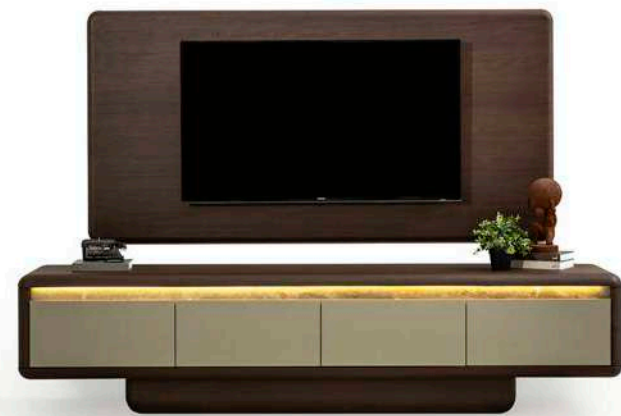

ARMIS

If we consider that the colors do not actually exist in reality, it may become increasingly more surprising and certainly much more interesting case, because what we call color is actually a light reflection bringing to our retina by means of vibrating waves.