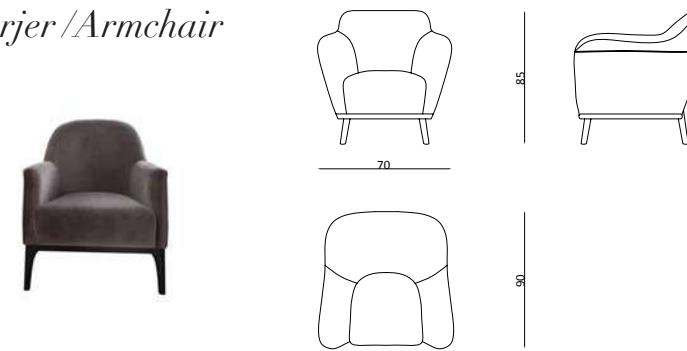

SHADOW

Living Room

4'Lü / 4 Seater

3'Lü / 3 Seater

Berjer / Armchair

CENEVRE

The design having an elegant appearance with unusual embroidered patterns will color your homes. This concept inspired by life in order to describe today's atmosphere in the best manner will in the best manner will bring difference to your interior spaces.