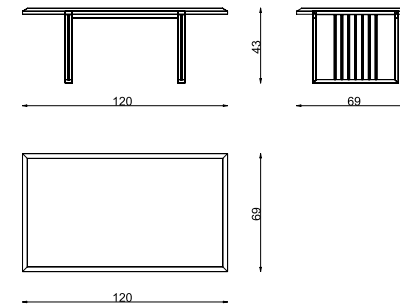

2'Li / 2 Seater

Berjer / Armchair

Puf / Puff

Sehpa / C. Table

Ara Sehpa / M. Table

Lenova 24 Overview

VITO

Vito is reinterpreted with a modern design that maintains its functionality. Sensitive forms reveal the elegant ideas that keep the legend of a piece of furniture alive.