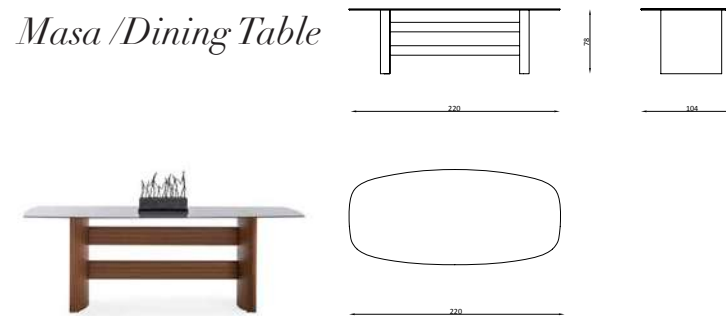

SOHO

Dining Room

Konsol / Sideboard

Sandalye / Chair

Masa / Dining Table

Tv Ünitesi / TV Unit

BERETTA

We've equipped it with different lines, and we've come to understand what impacts the inner world. This was another evolution of our thought process. What we offer is a brave thing, a different personality of eclectic art design. Something unique ...