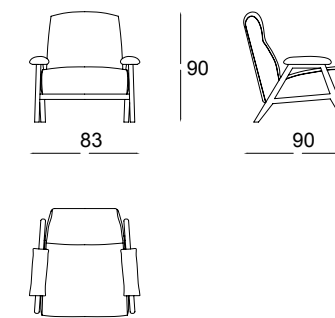

BERETTA

Living Room

4'Lü / 4 Seater

3'Lü / 3 Seater

Berjer / Armchair

Lenova 24 Overview

SOHO

Art is about personal taste and the desire for expression. Only you decide what you like. Everything in your home should be connected in perfect harmony.