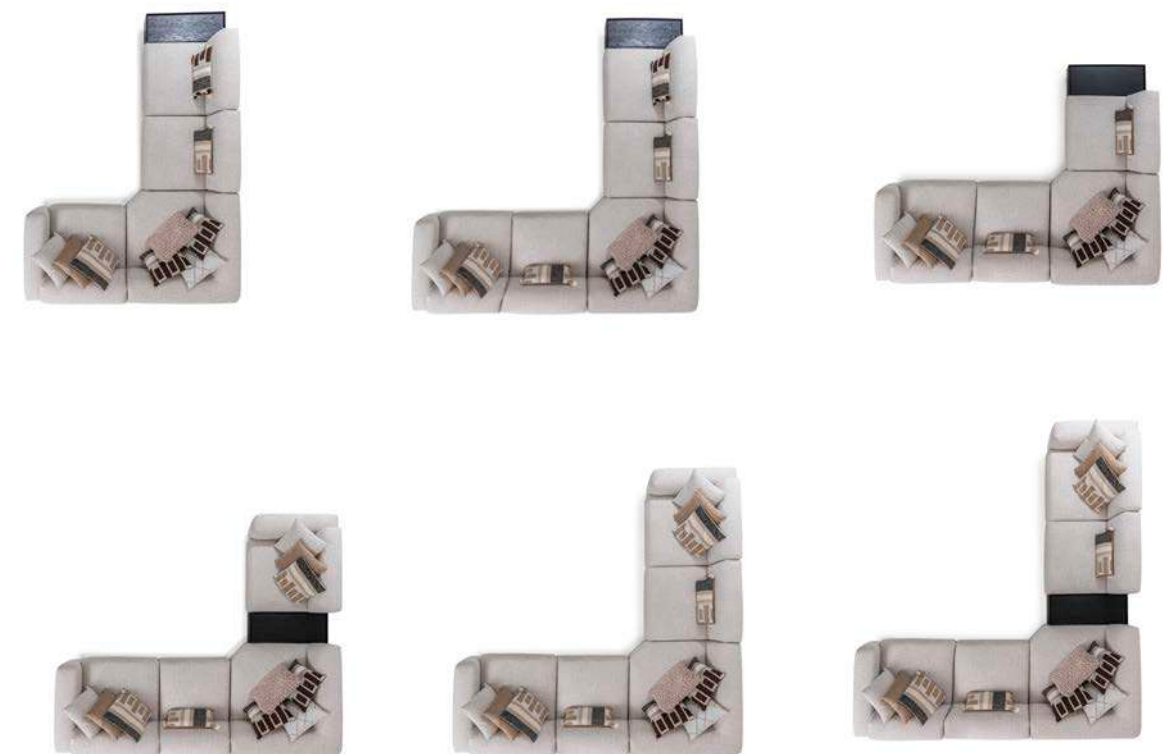

Lenova 24 Overview

Lenova 24 Overview

VOGUE
Corner Set

Köşe / Corner

Lenova 24 Overview

◆ **VOGUE**

Art is about personal taste and the desire for expression. Only you decide what you like. Everything in your home should be connected in perfect harmony.