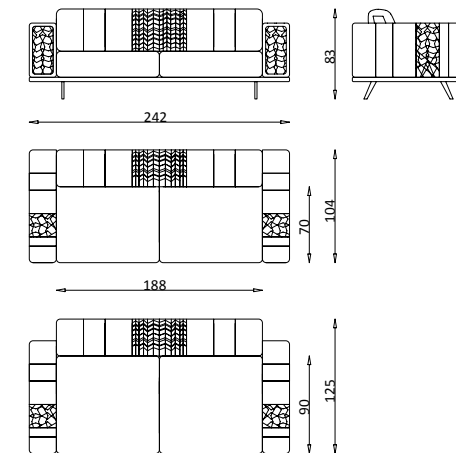

LION

Living Room

4'Lü / 4 Seater

2'Li / 2 Seater

3'Lü / 3 Seater

Berjer / Armchair

POWERFUL SENSES

Lion is never the work of a shy idea. It is a design that can incorporate its groundbreaking sounds in the company of attractive, bold and powerful senses. Its fascinating solos follow different routes in pursuit of comfort and convenience, similar to versatile groups.