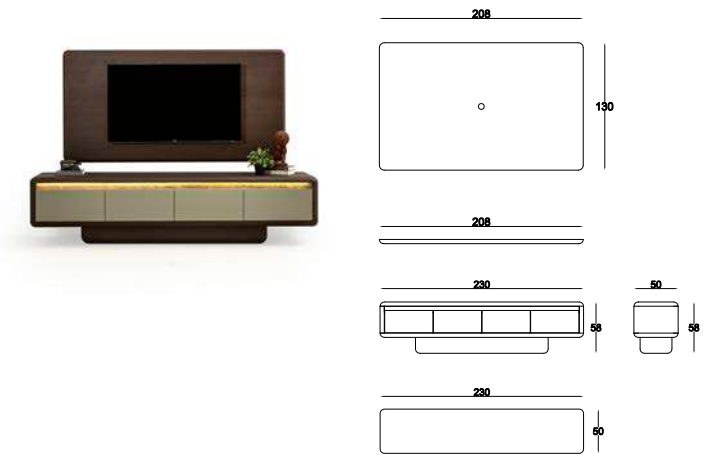

ARMIS

Dining Room

Konsol / Sideboard

Sandalye / Chair

Masa / Dining Table

Tv Ünitesi / TV Unit

ARMIS

Furniture forms in living room decoration play an ideal key role to achieve a peaceful look. Furniture with different lines both gives your room an elegant atmosphere and provides a visual aesthetic contribution. This design has a modern look and a unique style, adding elegance to your living space.