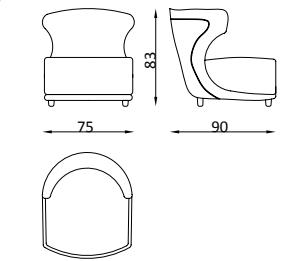

Berjer / Armchair