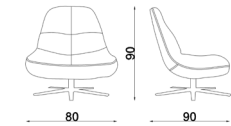

HAVANA

Living Room

3'Lü / 3 Seater

Berjer / Armchair

4'Lü Dinlenmeli / 4 Seater With Rest

Sehpalar / Coffee Tables

HAVANA

Good design and exact quality...Feeling comfortable at home is everybody's desire so in order to get that sense for you we are giving attention to our furniture's design, function and their color.