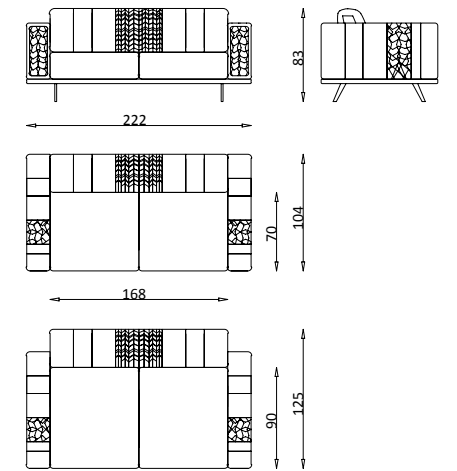

POWERFUL SENSES

Lion is never the work of a shy idea. It is a design that can incorporate its groundbreaking sounds in the company of attractive, bold and powerful senses. Its fascinating solos follow different routes in pursuit of comfort and convenience, similar to versatile groups.

LION

Living Room