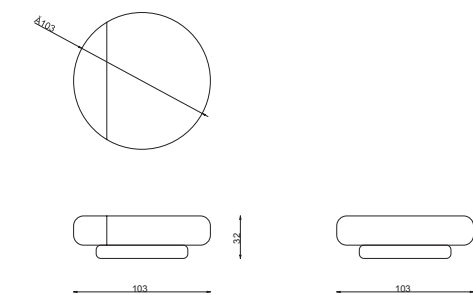

TORONTO

Living Room

4'Lü / 4 Seater

3'Lü / 3 Seater

2'Li / 2 Seater

Berjer / Armchair

Orta Sehpa / C. Table

COMBINING NATURALNESS WITH ELEGANCE