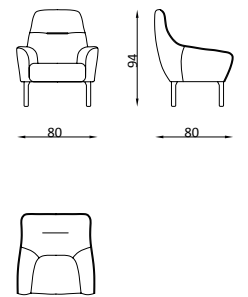

TORONTO

Living Room

4'Lü / 4 Seater

3'Lü / 3 Seater

2'Li / 2 Seater

Berjer / Armchair

Orta Sehpa / C. Table

COMBINING NATURALNESS WITH ELEGANCE