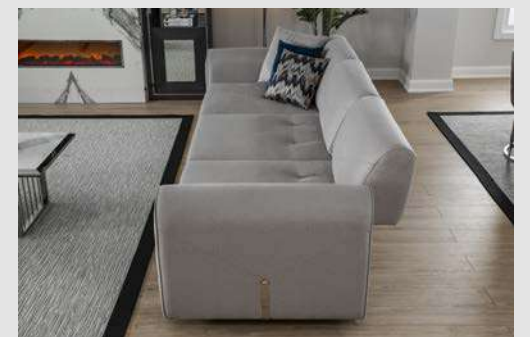

ALWAYS IN STYLE

Vito represents the fine taste of power adopted based on style. It demonstrates itself everywhere in the most glorious form.