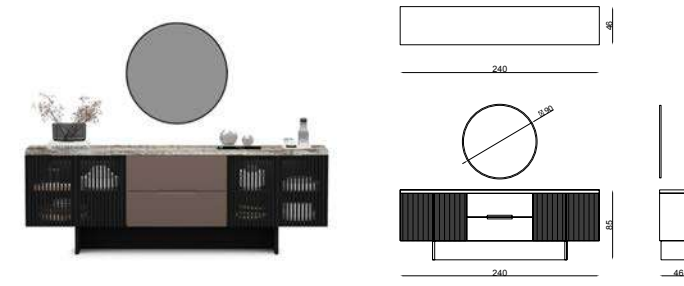

MIRO

Dining Room

Konsol / Sideboard

Sandalye / Chair

Masa / Dining Table

Tv Ünitesi / TV Unit

MIRO

Furniture forms in living room decoration play an ideal key role to achieve a peaceful look. Furniture with different lines both gives your room an elegant atmosphere and provides a visual aesthetic contribution. This design has a modern look and a unique style, adding elegance to your living space.