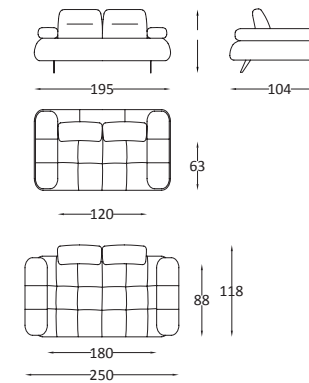

TORONTO

Living Room

4'Lü / 4 Seater

3'Lü / 3 Seater

2'Li / 2 Seater

Berjer / Armchair

Orta Sehpa / C. Table

COMBINING NATURALNESS WITH ELEGANCE