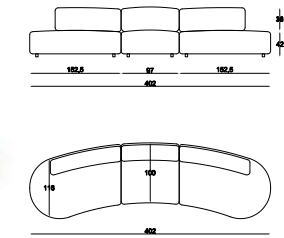

BIBI

Living Room

4'lü / 4 Seater