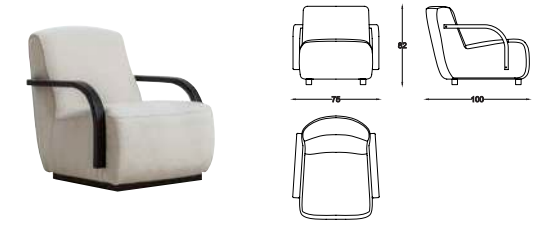

Corner sofas provide a spacious and airy environment in living spaces by offering both elegance and functionality. With their modern designs, corner sofas not only use the space efficiently but also add comfort to the seating arrangement. Corner sofas, which adapt to different room sizes thanks to their L and U-shaped options, also appeal to every style with their different color and texture options.

MIRO

Living Room

Tek Oturum Modül / Single Seater Module

Berjer / Armchair

Köşe Modül / Corner Module

Kollu Modül / Arm Module

Ara Sehpa / Box Table

MIRO