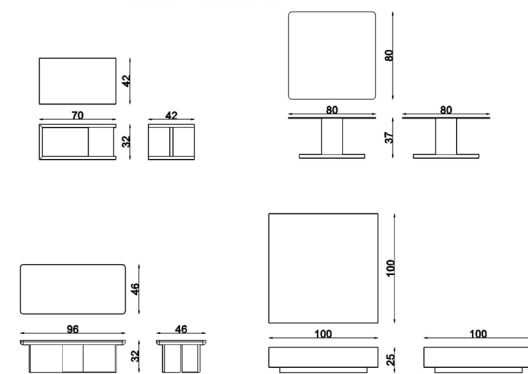

HAVANA

Living Room

3'Lü / 3 Seater

Berjer / Armchair

4'Lü Dinlenmeli / 4 Seater With Rest

Sehpalar / Coffee Tables

HAVANA

Good design and exact quality...Feeling comfortable at home is everybody's desire so in order to get that sense for you we are giving attention to our furniture's design, function and their color.