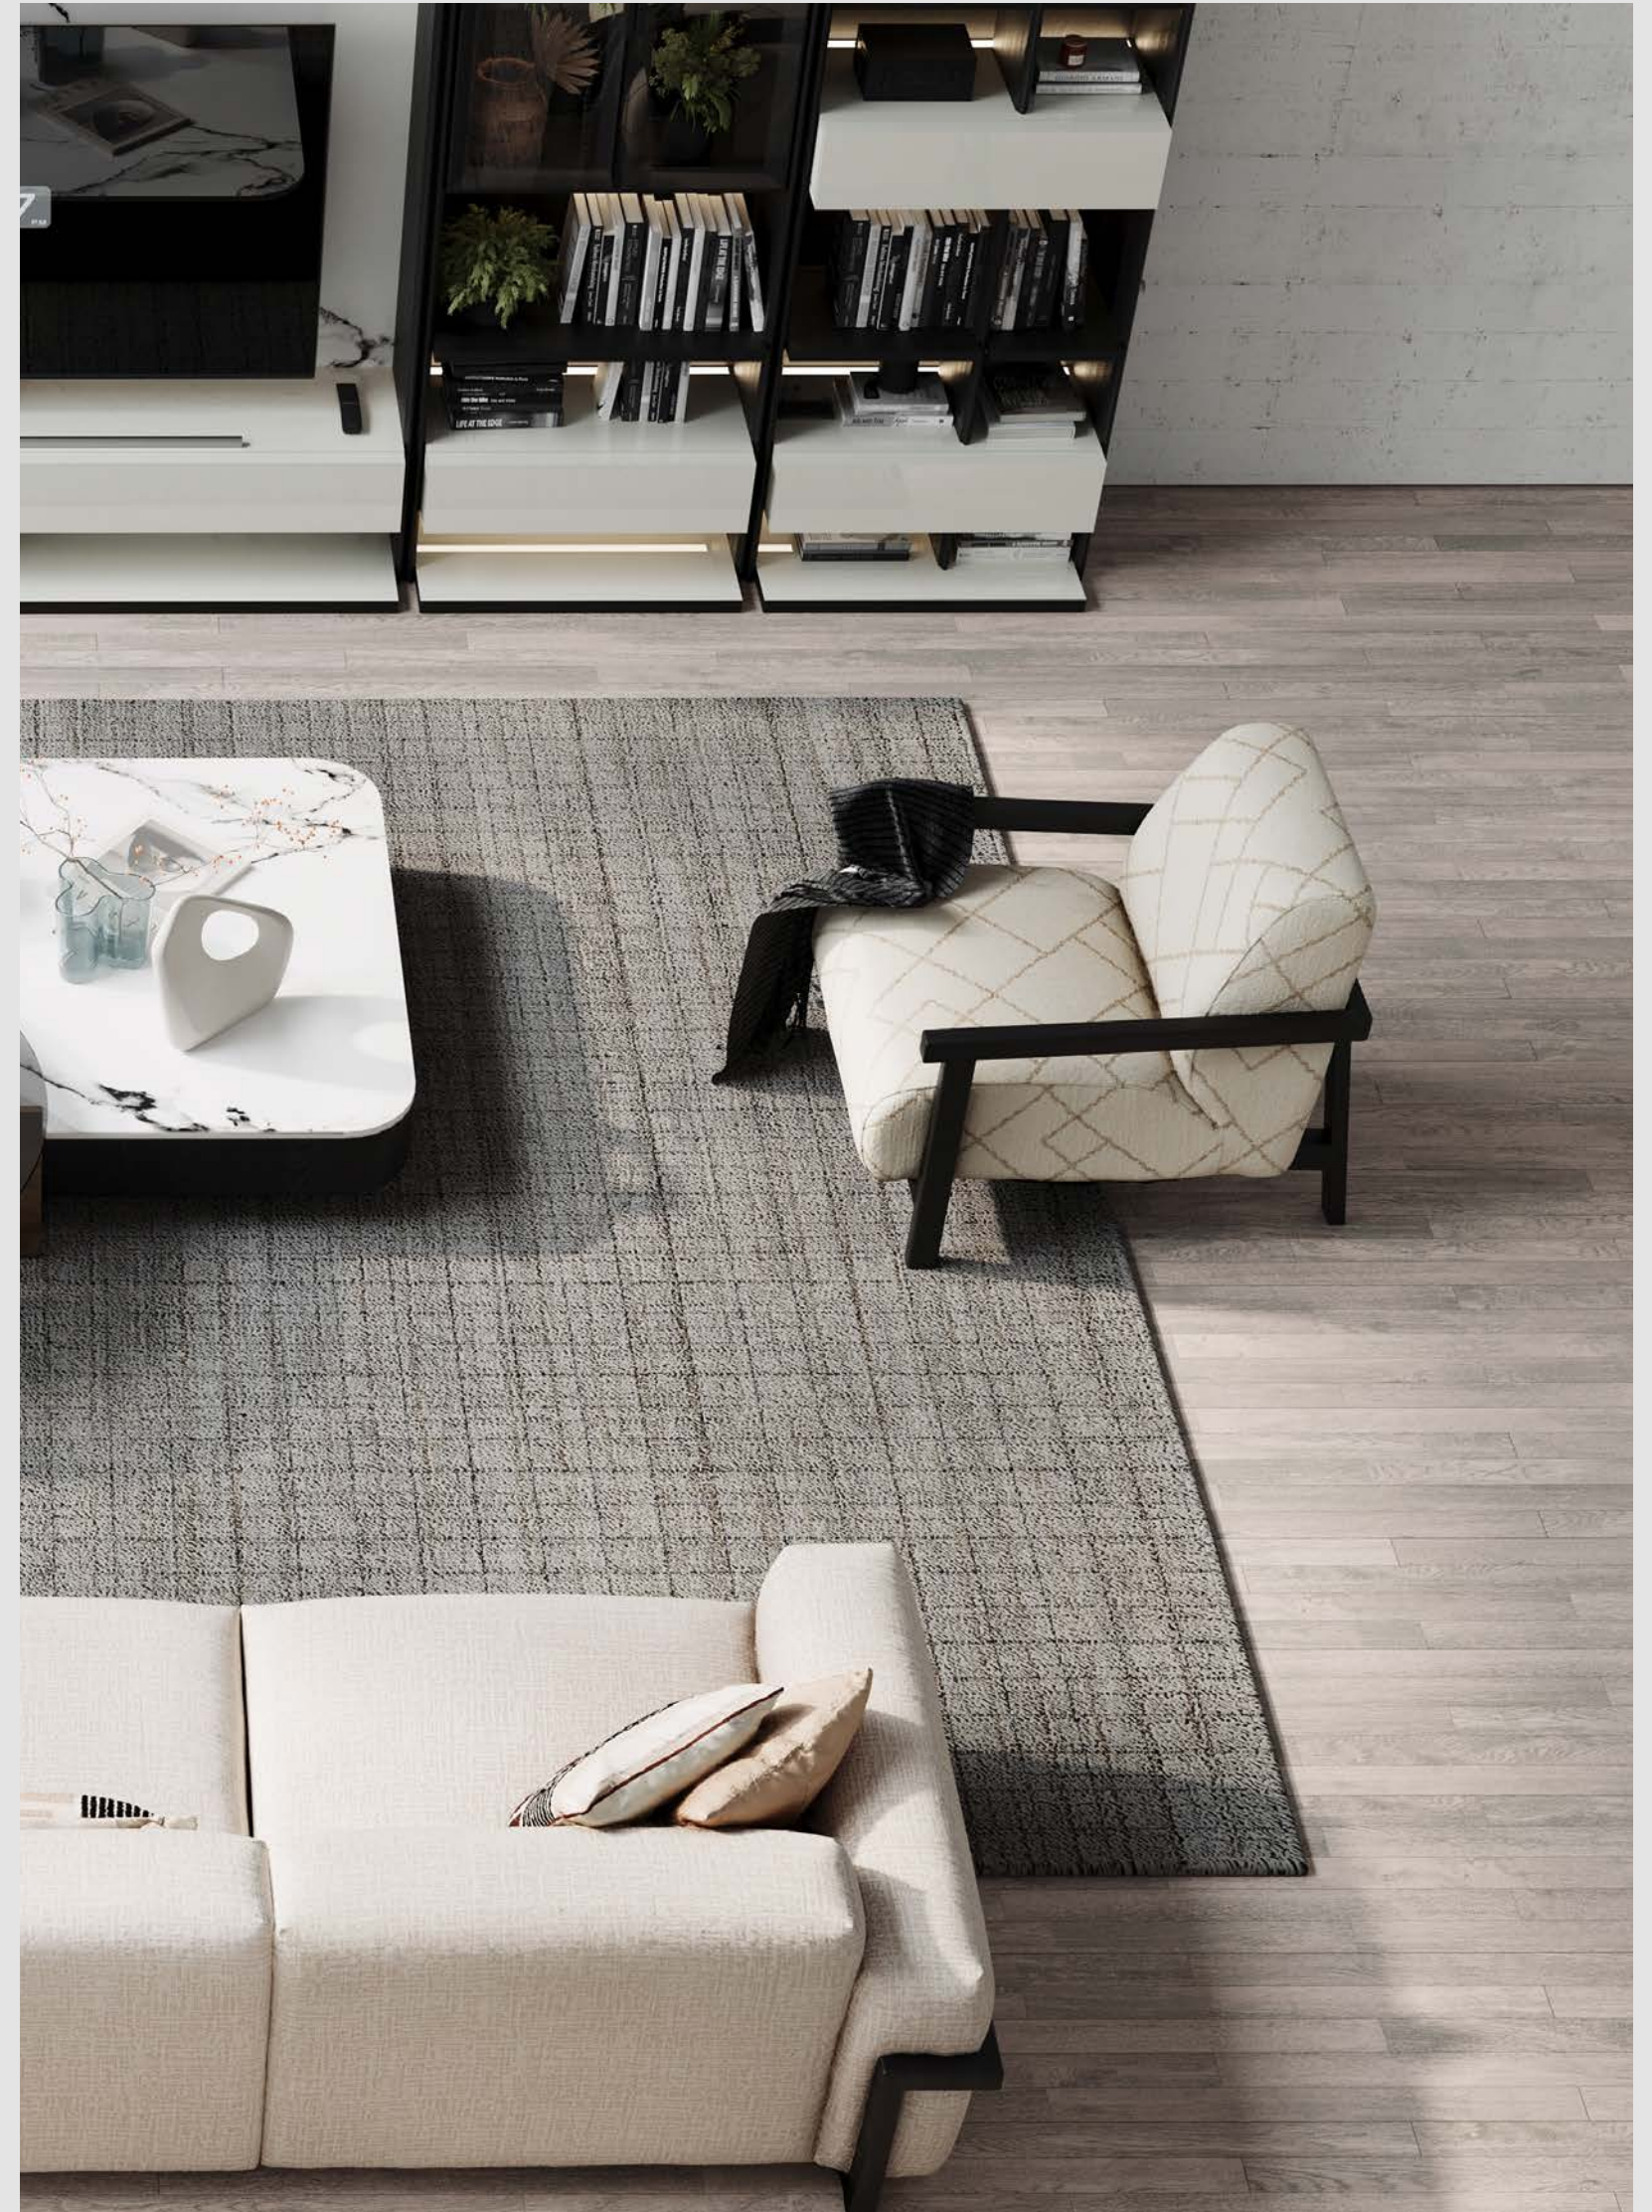

Lenova 24 Overview

◆
VOGUE

Furniture forms are also an ideal key in order to create a peaceful appearance. It will give a beautiful view to your bedroom with its different appearance. A design created for pleasant life with its modern appearance, as well as unique style dazzle.