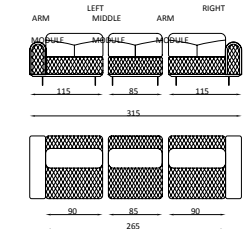

Lenova 24 Overview

VITO METAL
Living Room

4'Lü / 4 Seater