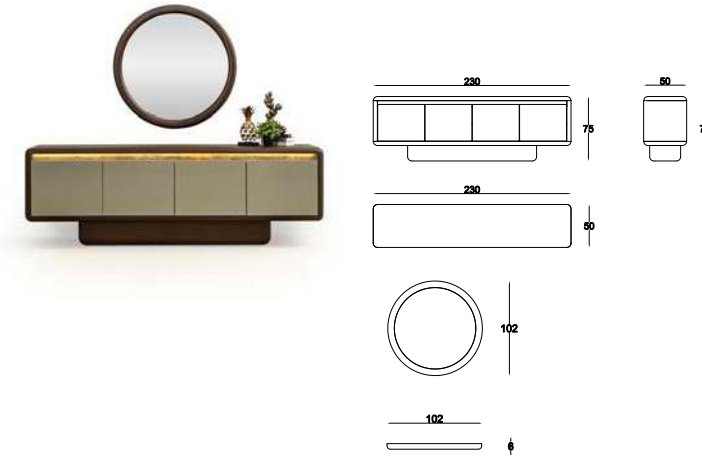

ARMIS

Dining Room

Konsol / Sideboard