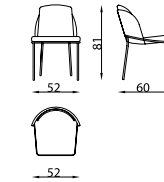

OSLO *brown*
Dining Room

Sandalye / Chair