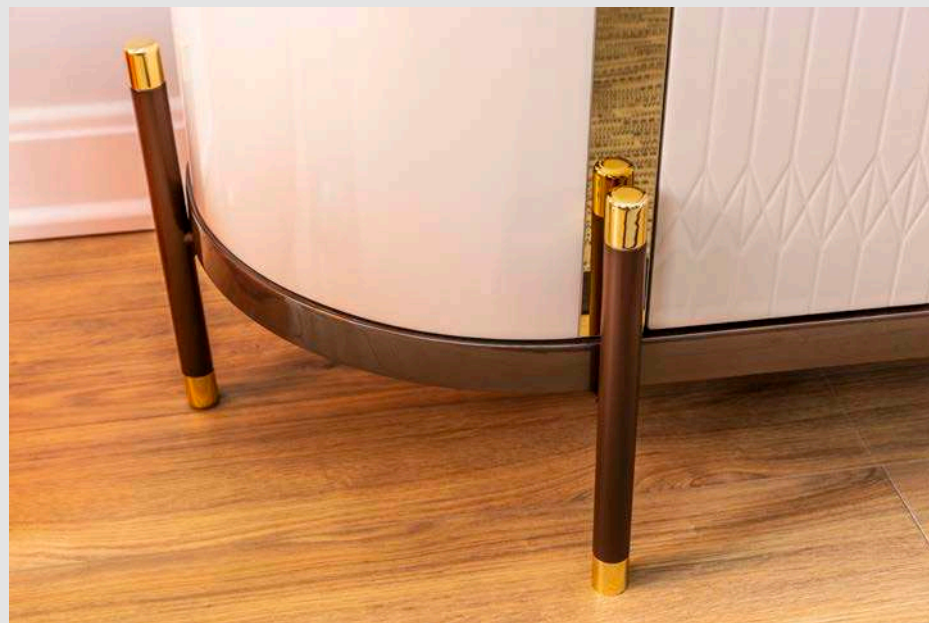

OSLO *brown*
Dining Room

Konsol / Sideboard

Sandalye / Chair

Masa / Dining Table

Tv Ünitesi / TV Unit

OSLO *brown*

A synthesis of a magnificent style. The result of a highly developed design with characteristic appearance and selected materials.