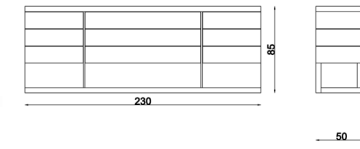

HAVANA

Dining Room

Konsol / Sideboard