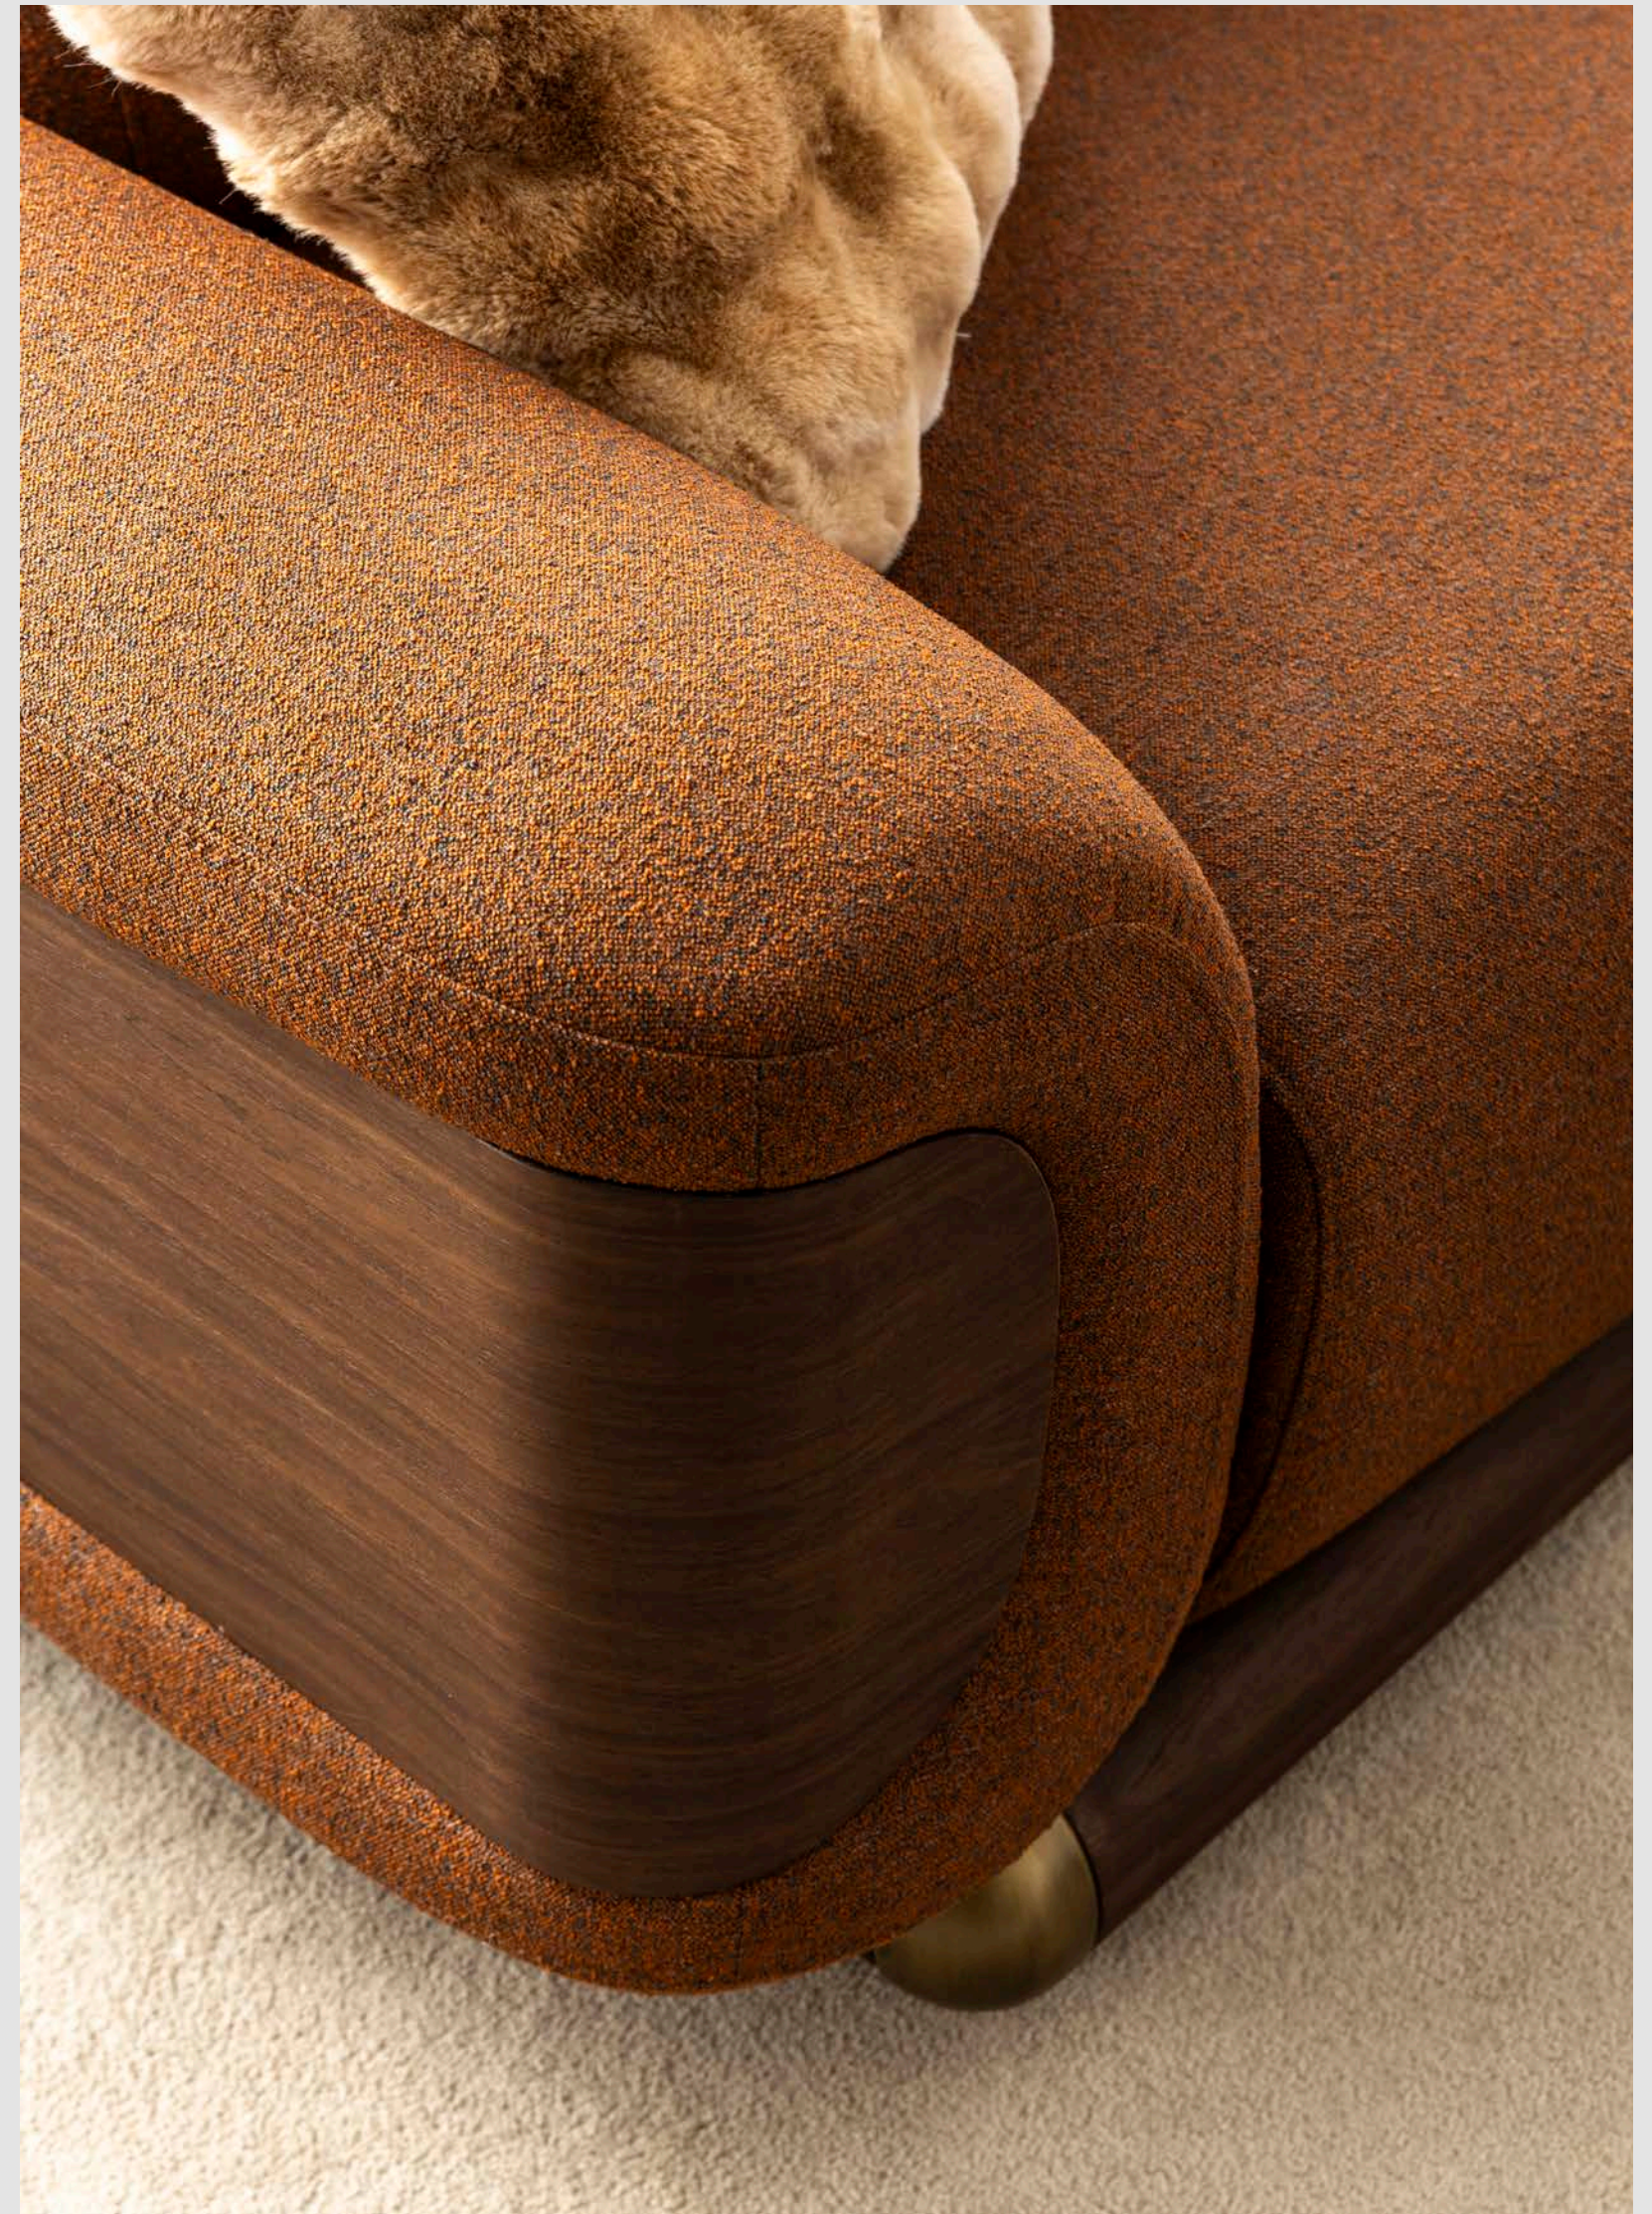

ARMIS

Dining Room

Konsol / Sideboard

Sandalye / Chair

Masa / Dining Table

Tv Ünitesi / TV Unit

ARMIS

Furniture forms in living room decoration play an ideal key role to achieve a peaceful look. Furniture with different lines both gives your room an elegant atmosphere and provides a visual aesthetic contribution. This design has a modern look and a unique style, adding elegance to your living space.