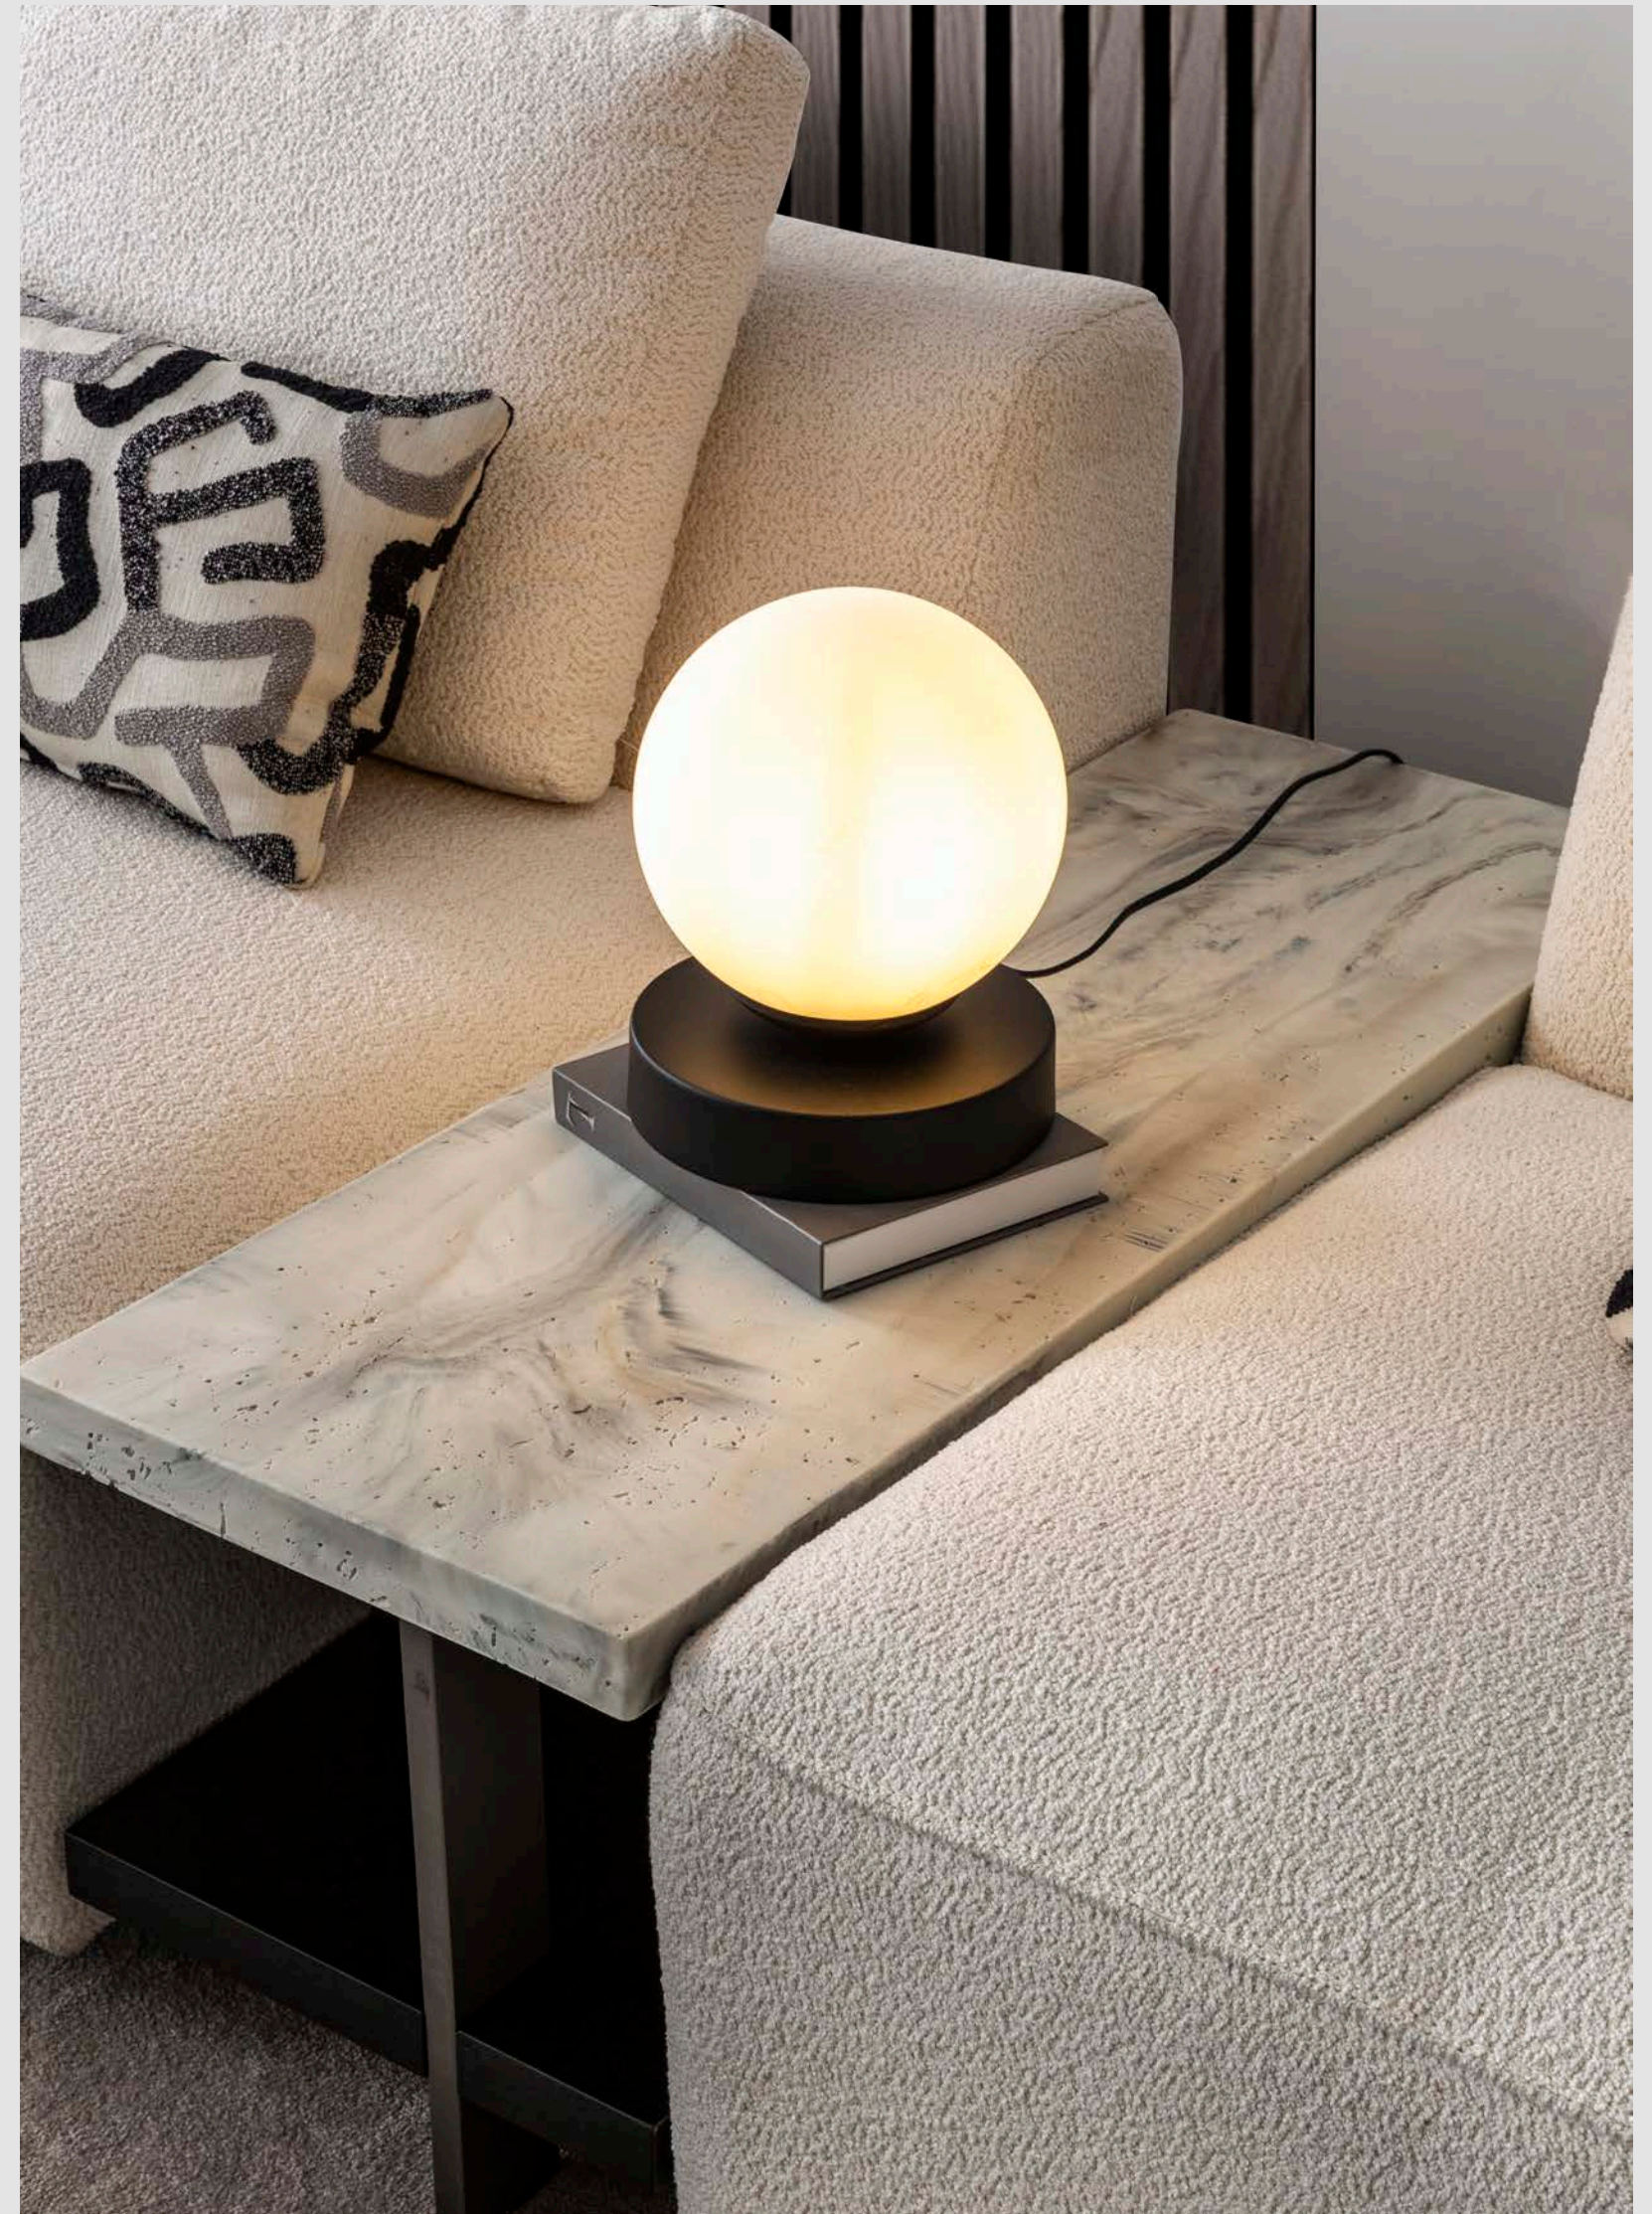

Lenova 24 Overview

MIRO

Corner sofas provide a spacious and airy environment in living spaces by offering both elegance and functionality. With their modern designs, corner sofas not only use the space efficiently but also add comfort to the seating arrangement. Corner sofas, which adapt to different room sizes thanks to their L and U-shaped options, also appeal to every style with their different color and texture options.