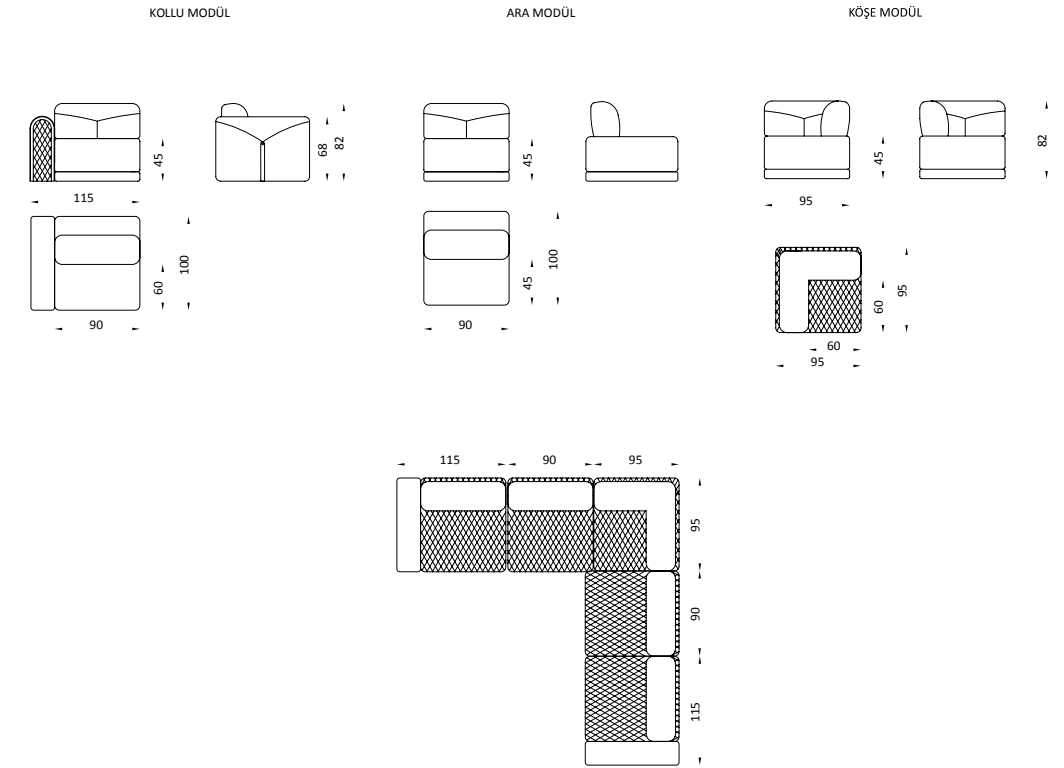

COUPPER

Corner