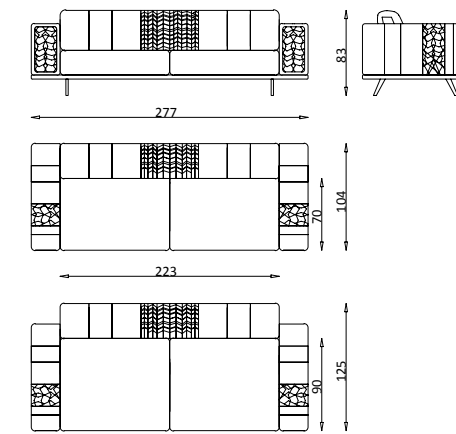

LION

Living Room

4'Lü / 4 Seater

2'Li / 2 Seater

3'Lü / 3 Seater

Berjer / Armchair

POWERFUL SENSES

Lion is never the work of a shy idea. It is a design that can incorporate its groundbreaking sounds in the company of attractive, bold and powerful senses. Its fascinating solos follow different routes in pursuit of comfort and convenience, similar to versatile groups.