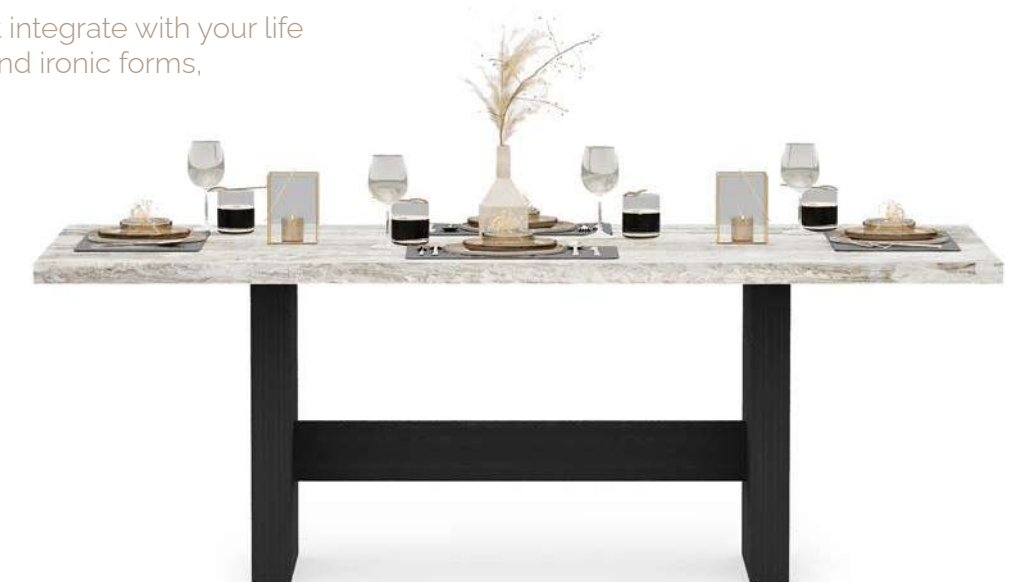

CREATE IMPACT

The most ideal designs that integrate with your life are identical identity rules and ironic forms, aesthetic and durability..