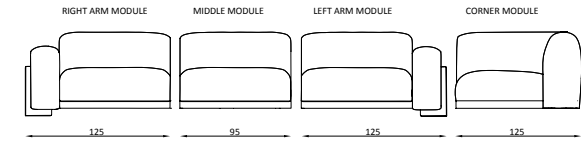

Lenova 24 Overview

Lenova 24 Overview

VOGUE
Corner Set

Köşe / Corner

Lenova 24 Overview

◆ **VOGUE**

Art is about personal taste and the desire for expression. Only you decide what you like. Everything in your home should be connected in perfect harmony.