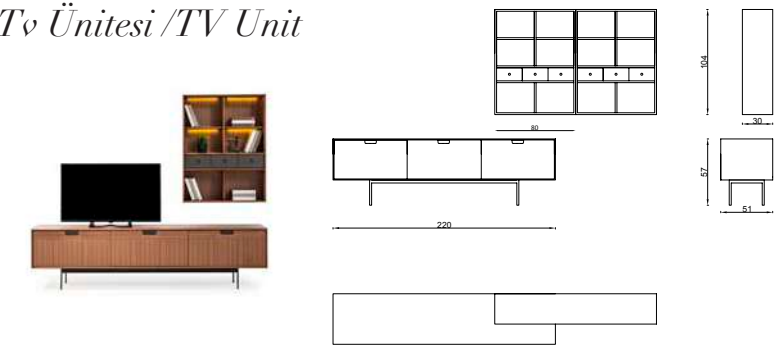

SOHO

Dining Room

Konsol / Sideboard

Sandalye / Chair

Masa / Dining Table

Tv Ünitesi / TV Unit

BERETTA

We've equipped it with different lines, and we've come to understand what impacts the inner world. This was another evolution of our thought process. What we offer is a brave thing, a different personality of eclectic art design. Something unique ...