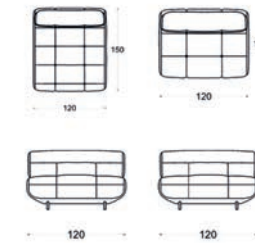

HAVANA

Living Room

3'Lü / 3 Seater

Berjer / Armchair

4'Lü Dinlenmeli / 4 Seater With Rest

Sehpalar / Coffee Tables

HAVANA

Good design and exact quality...Feeling comfortable at home is everybody's desire so in order to get that sense for you we are giving attention to our furniture's design, function and their color.