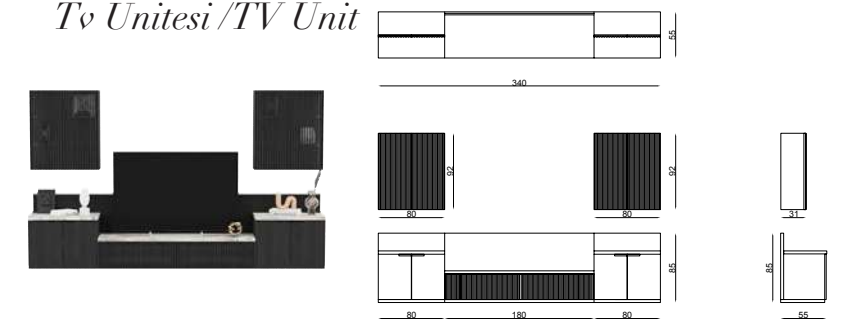

MIRO

Dining Room

Konsol / Sideboard

Sandalye / Chair

Masa / Dining Table

Tv Ünitesi / TV Unit

MIRO

Furniture forms in living room decoration play an ideal key role to achieve a peaceful look. Furniture with different lines both gives your room an elegant atmosphere and provides a visual aesthetic contribution. This design has a modern look and a unique style, adding elegance to your living space.