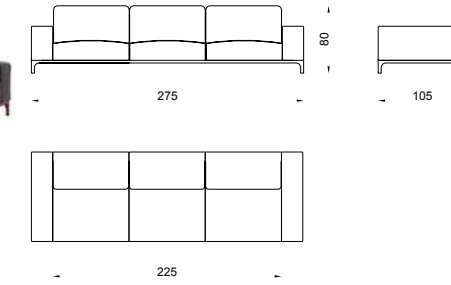

BERETTA

Living Room

4'Lü / 4 Seater