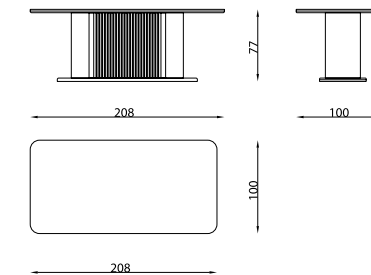

OSLO *brown*
Dining Room

Konsol / Sideboard

Sandalye / Chair

Masa / Dining Table

Tv Ünitesi / TV Unit

OSLO *brown*

A synthesis of a magnificent style. The result of a highly developed design with characteristic appearance and selected materials.