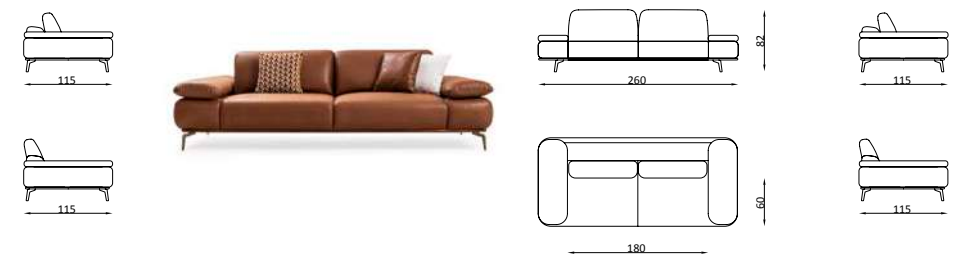

3'Lü / 3 Seater