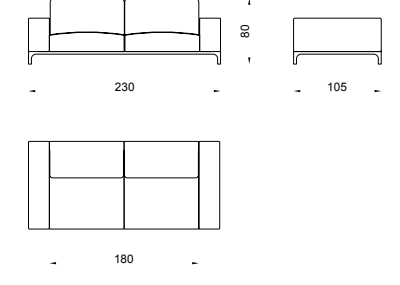

BERETTA

Living Room

3'Lü / 3 Seater