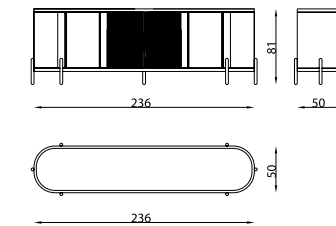

OSLO *brown*
Dining Room

Konsol / Sideboard