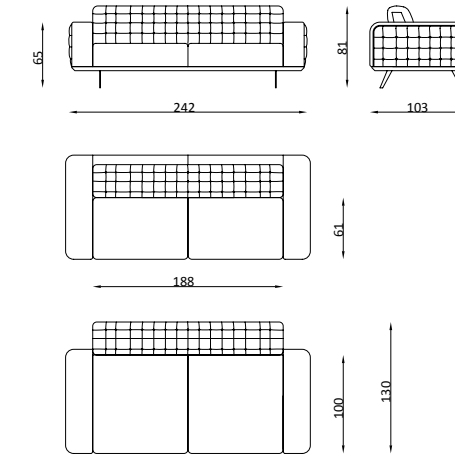

BENTLEY

Living Room