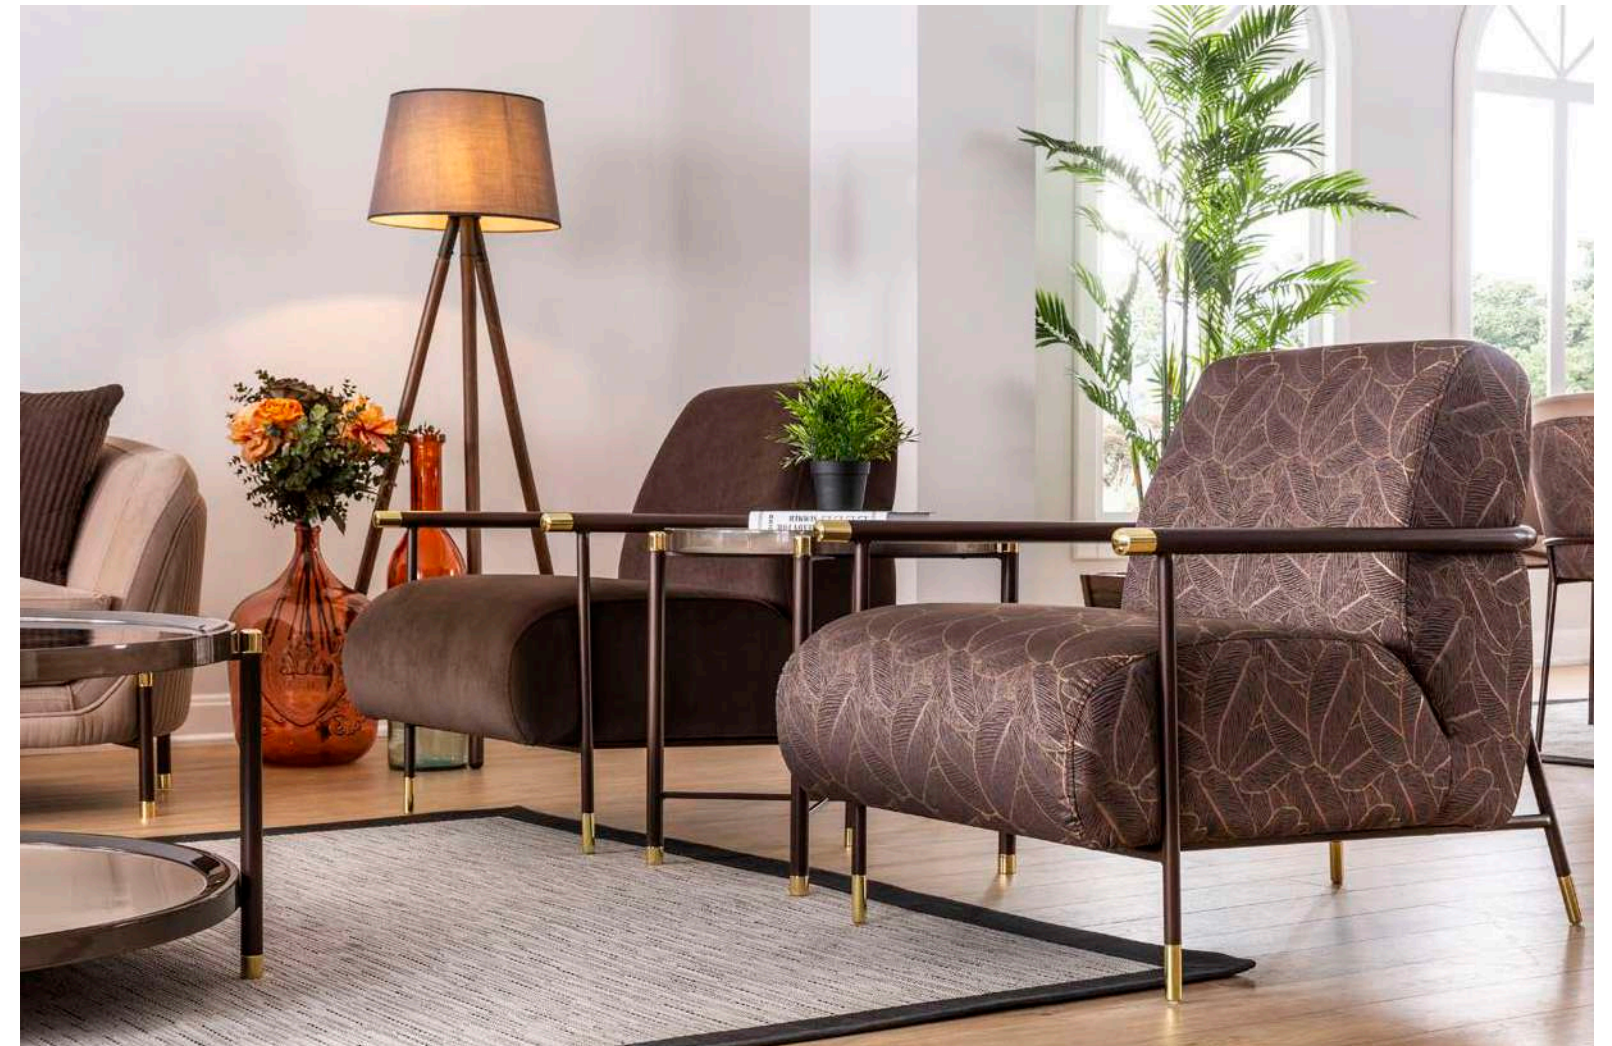

Lenova 24 Overview

THE EXTRAORDINARY DESIGN

The extraordinary design wonder coming from the past to shine again. There is a peerless journey between luxury and style world.