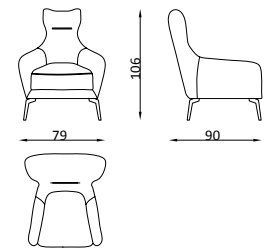

LION

Living Room

4'Lü / 4 Seater

2'Li / 2 Seater

3'Lü / 3 Seater

Berjer / Armchair

POWERFUL SENSES

Lion is never the work of a shy idea. It is a design that can incorporate its groundbreaking sounds in the company of attractive, bold and powerful senses. Its fascinating solos follow different routes in pursuit of comfort and convenience, similar to versatile groups.