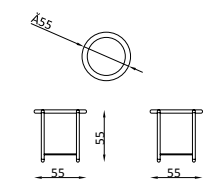

Puf / Puff

2'Li / 2 Seater

Orta Sehpa / C. Table

Yan Sehpa / Side Table

Lenova 24 Overview

OSLO *brown*

Open up your own world and explore. Inspire memories from things to look at and treasure. Everything will be much better.