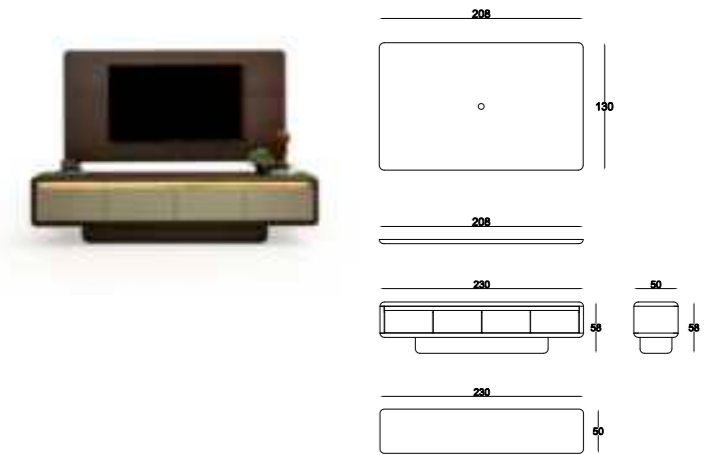

ARMIS

Dining Room

Konsol / Sideboard

Sandalye / Chair

Masa / Dining Table

Tv Ünitesi / TV Unit

ARMIS

Furniture forms in living room decoration play an ideal key role to achieve a peaceful look. Furniture with different lines both gives your room an elegant atmosphere and provides a visual aesthetic contribution. This design has a modern look and a unique style, adding elegance to your living space.