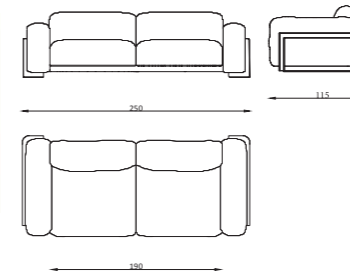

VOGUE

Living Room

4 Lü / 4 Seater

Berjer / Armchair

3 Lü / 3 Seater

Puf / Puff

Orta Sehpa / C. Table

VOGUE