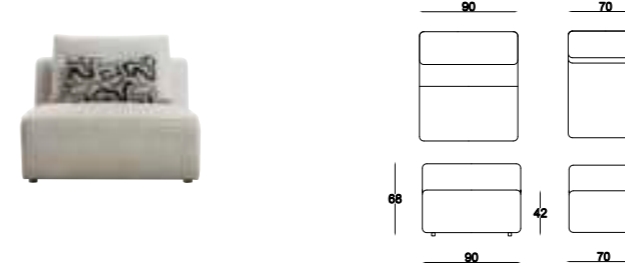

MIRO

Living Room

Tek Oturum Modül / Single Seater Module