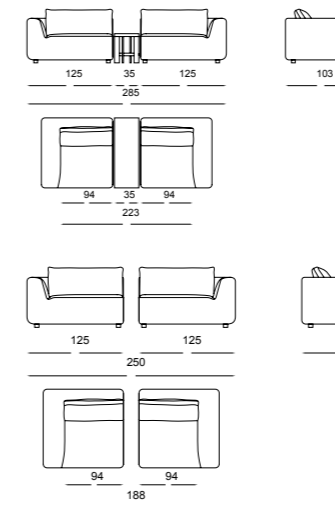

MIRO

Living Room

4 Lü / 4 Seater

Berjer / Armchair

3 Lü / 3 Seater

Orta Sehpa / C. Table

MIRO

Corner sofas provide a spacious and airy environment in living spaces by offering both elegance and functionality. With their modern designs, corner sofas not only use the space efficiently but also add comfort to the seating arrangement. Corner sofas, which adapt to different room sizes thanks to their L and U-shaped options, also appeal to every style with their different color and texture options.