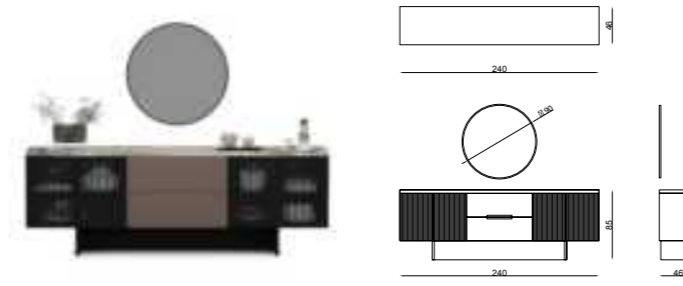

MIRO

Dining Room

Konsol / Sideboard

Sandalye / Chair

Masa / Dining Table

Tv Ünitesi / TV Unit

MIRO

Furniture forms in living room decoration play an ideal key role to achieve a peaceful look. Furniture with different lines both gives your room an elegant atmosphere and provides a visual aesthetic contribution. This design has a modern look and a unique style, adding elegance to your living space.