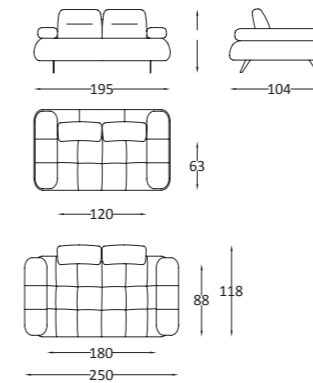

TORONTO

Living Room

4 Lü / 4 Seater

3 Lü / 3 Seater

2 Lü / 2 Seater

Berjer / Armchair

Orta Sehpa / C. Table

COMBINING NATURALNESS WITH ELEGANCE