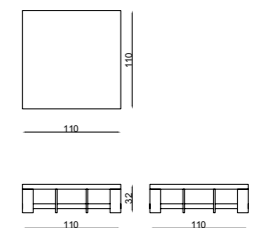

MIRO

Living Room

4 Lü / 4 Seater

Berjer / Armchair

3 Lü / 3 Seater

Orta Sehpa / C. Table

MIRO

Corner sofas provide a spacious and airy environment in living spaces by offering both elegance and functionality. With their modern designs, corner sofas not only use the space efficiently but also add comfort to the seating arrangement. Corner sofas, which adapt to different room sizes thanks to their L and U-shaped options, also appeal to every style with their different color and texture options.