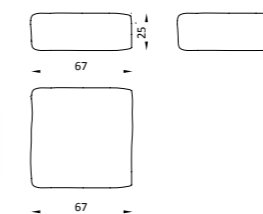

VOGUE

Living Room

4 Lü / 4 Seater

Berjer / Armchair

3 Lü / 3 Seater

Puf / Puff

Orta Sehpa / C. Table

VOGUE