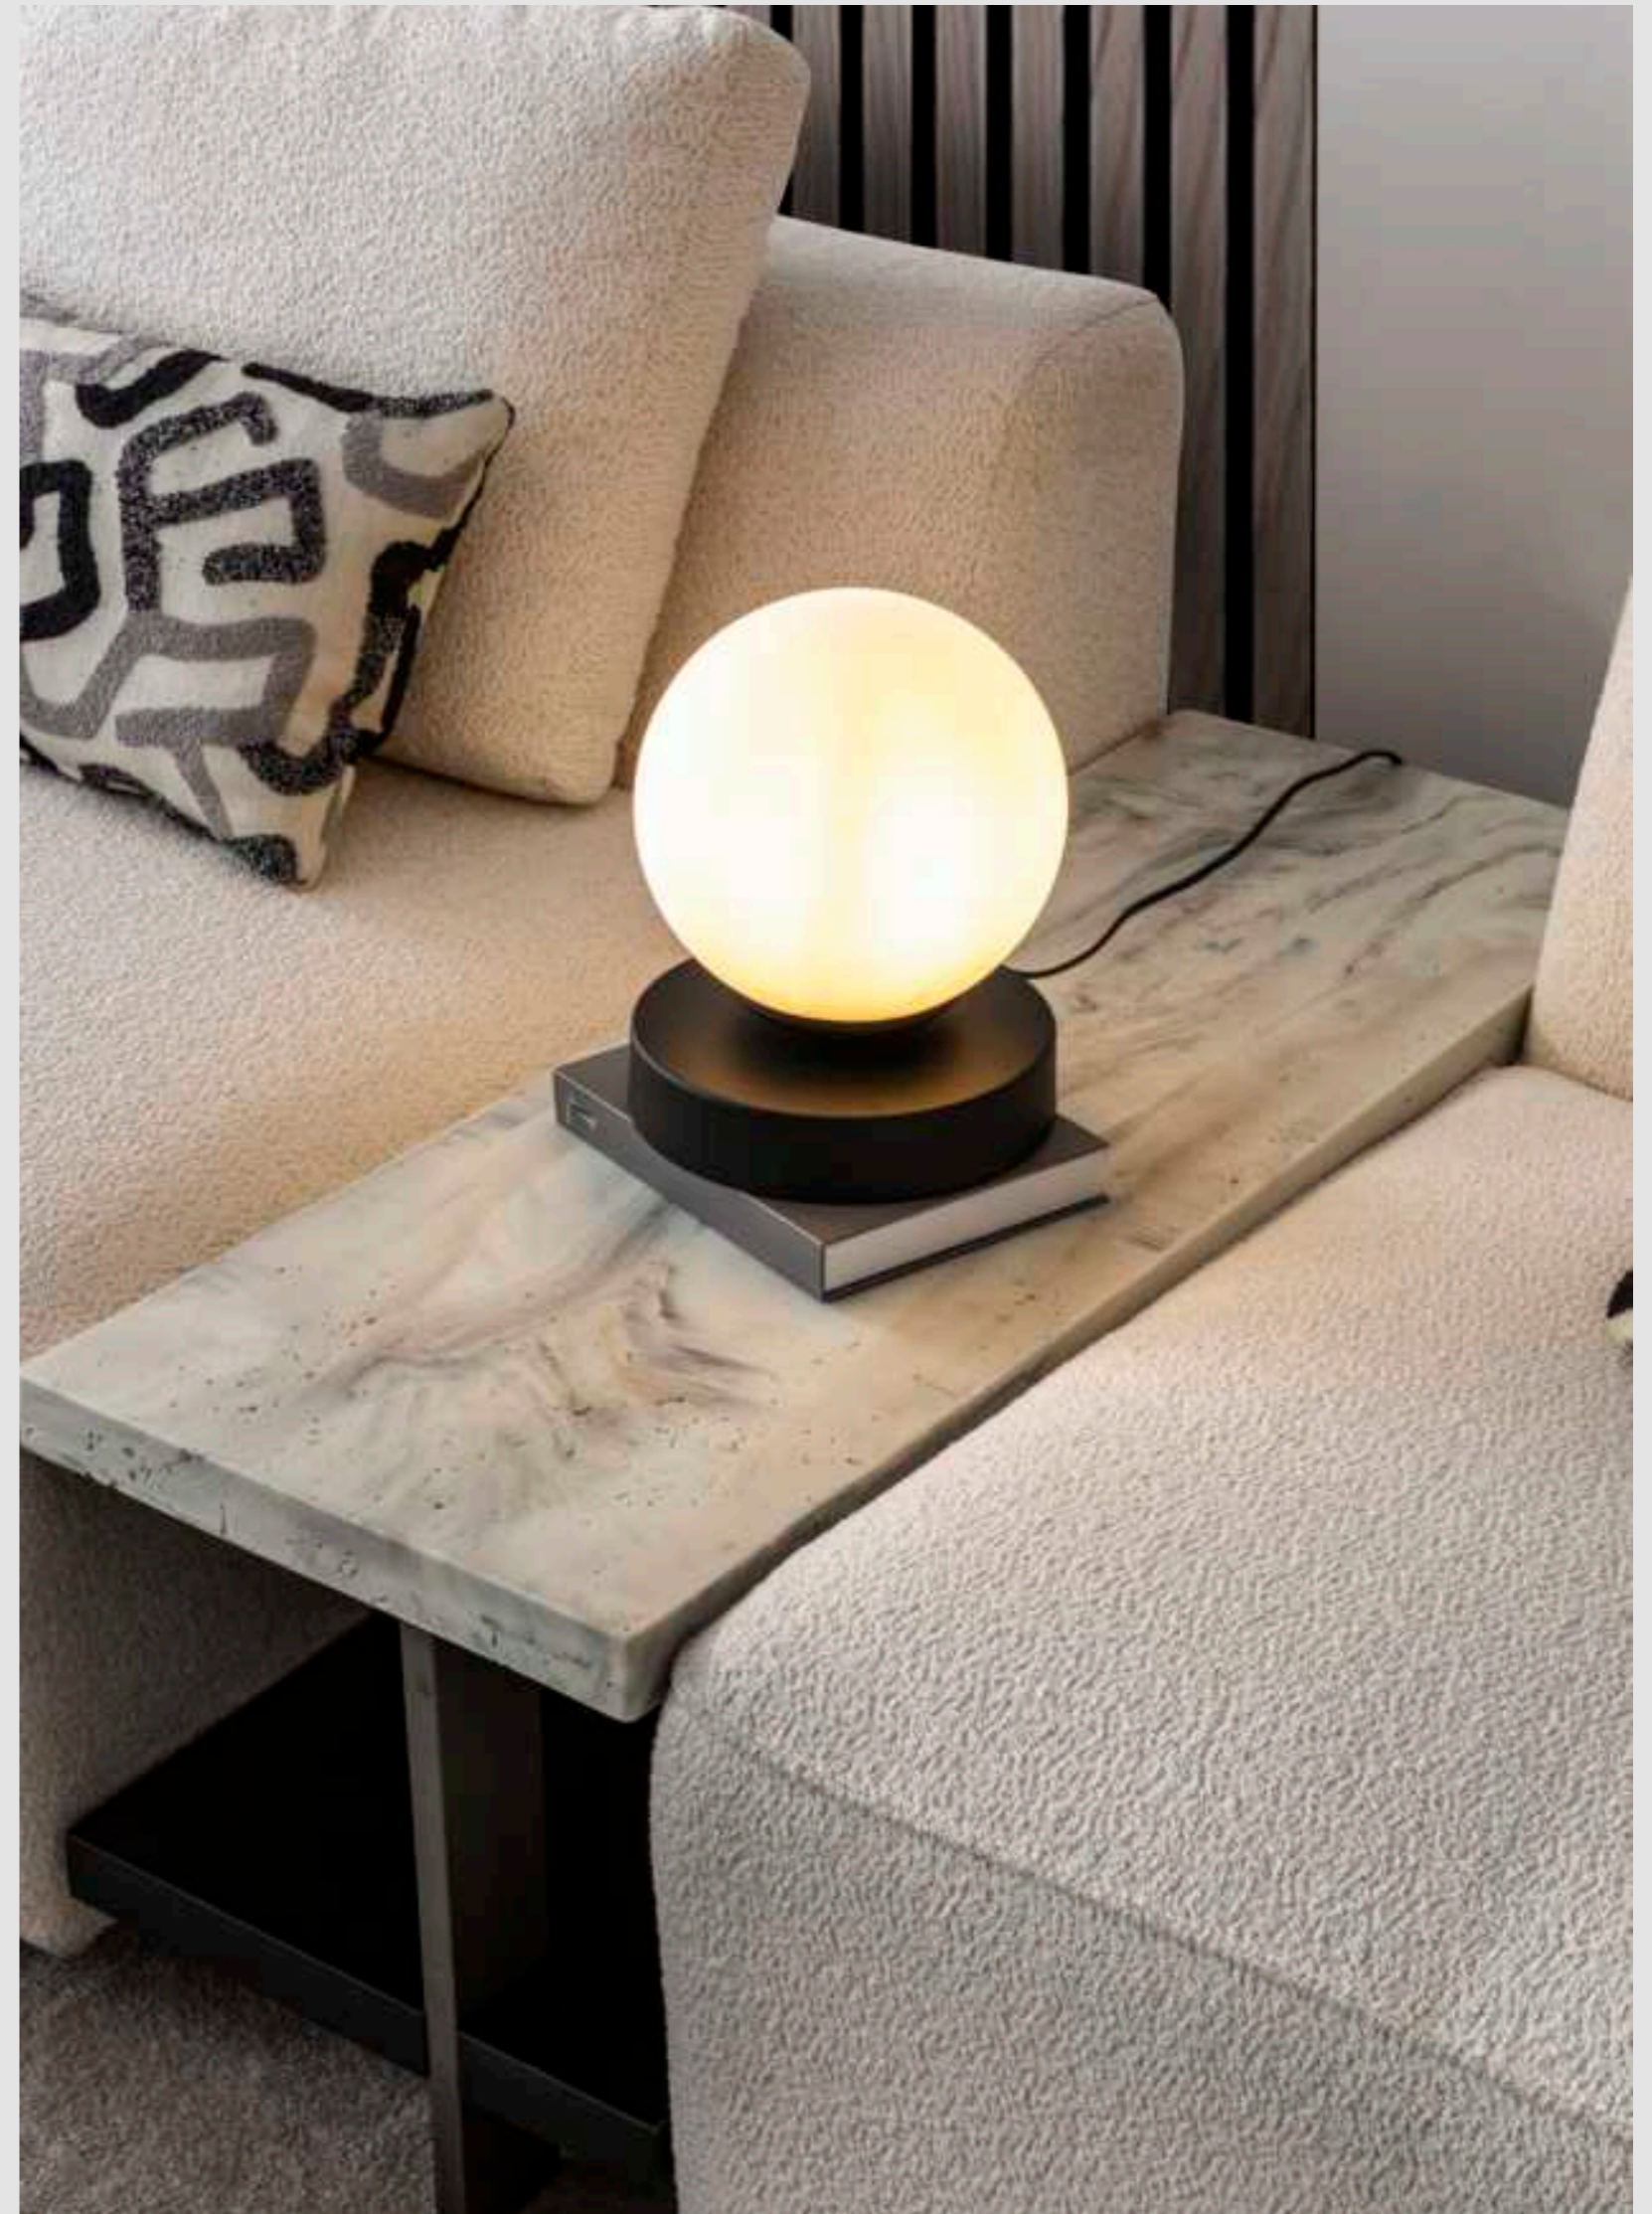

MIRO

Living Room

4 Lü / 4 Seater

Berjer / Armchair

3 Lü / 3 Seater

Orta Sehpa / C. Table

MIRO

Corner sofas provide a spacious and airy environment in living spaces by offering both elegance and functionality. With their modern designs, corner sofas not only use the space efficiently but also add comfort to the seating arrangement. Corner sofas, which adapt to different room sizes thanks to their L and U-shaped options, also appeal to every style with their different color and texture options.