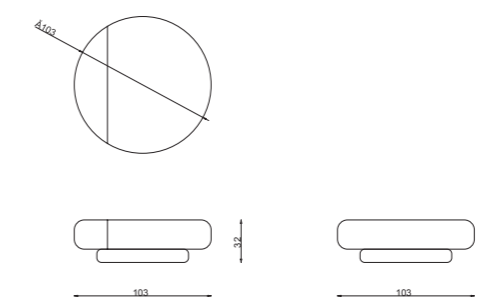

TORONTO

Living Room

4 Lü / 4 Seater

3 Lü / 3 Seater

2 Lü / 2 Seater

Berjer / Armchair

Orta Sehpa / C. Table

OSLO