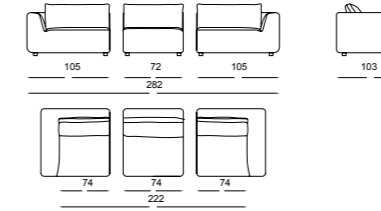

MIRO

Living Room

4 Lü / 4 Seater