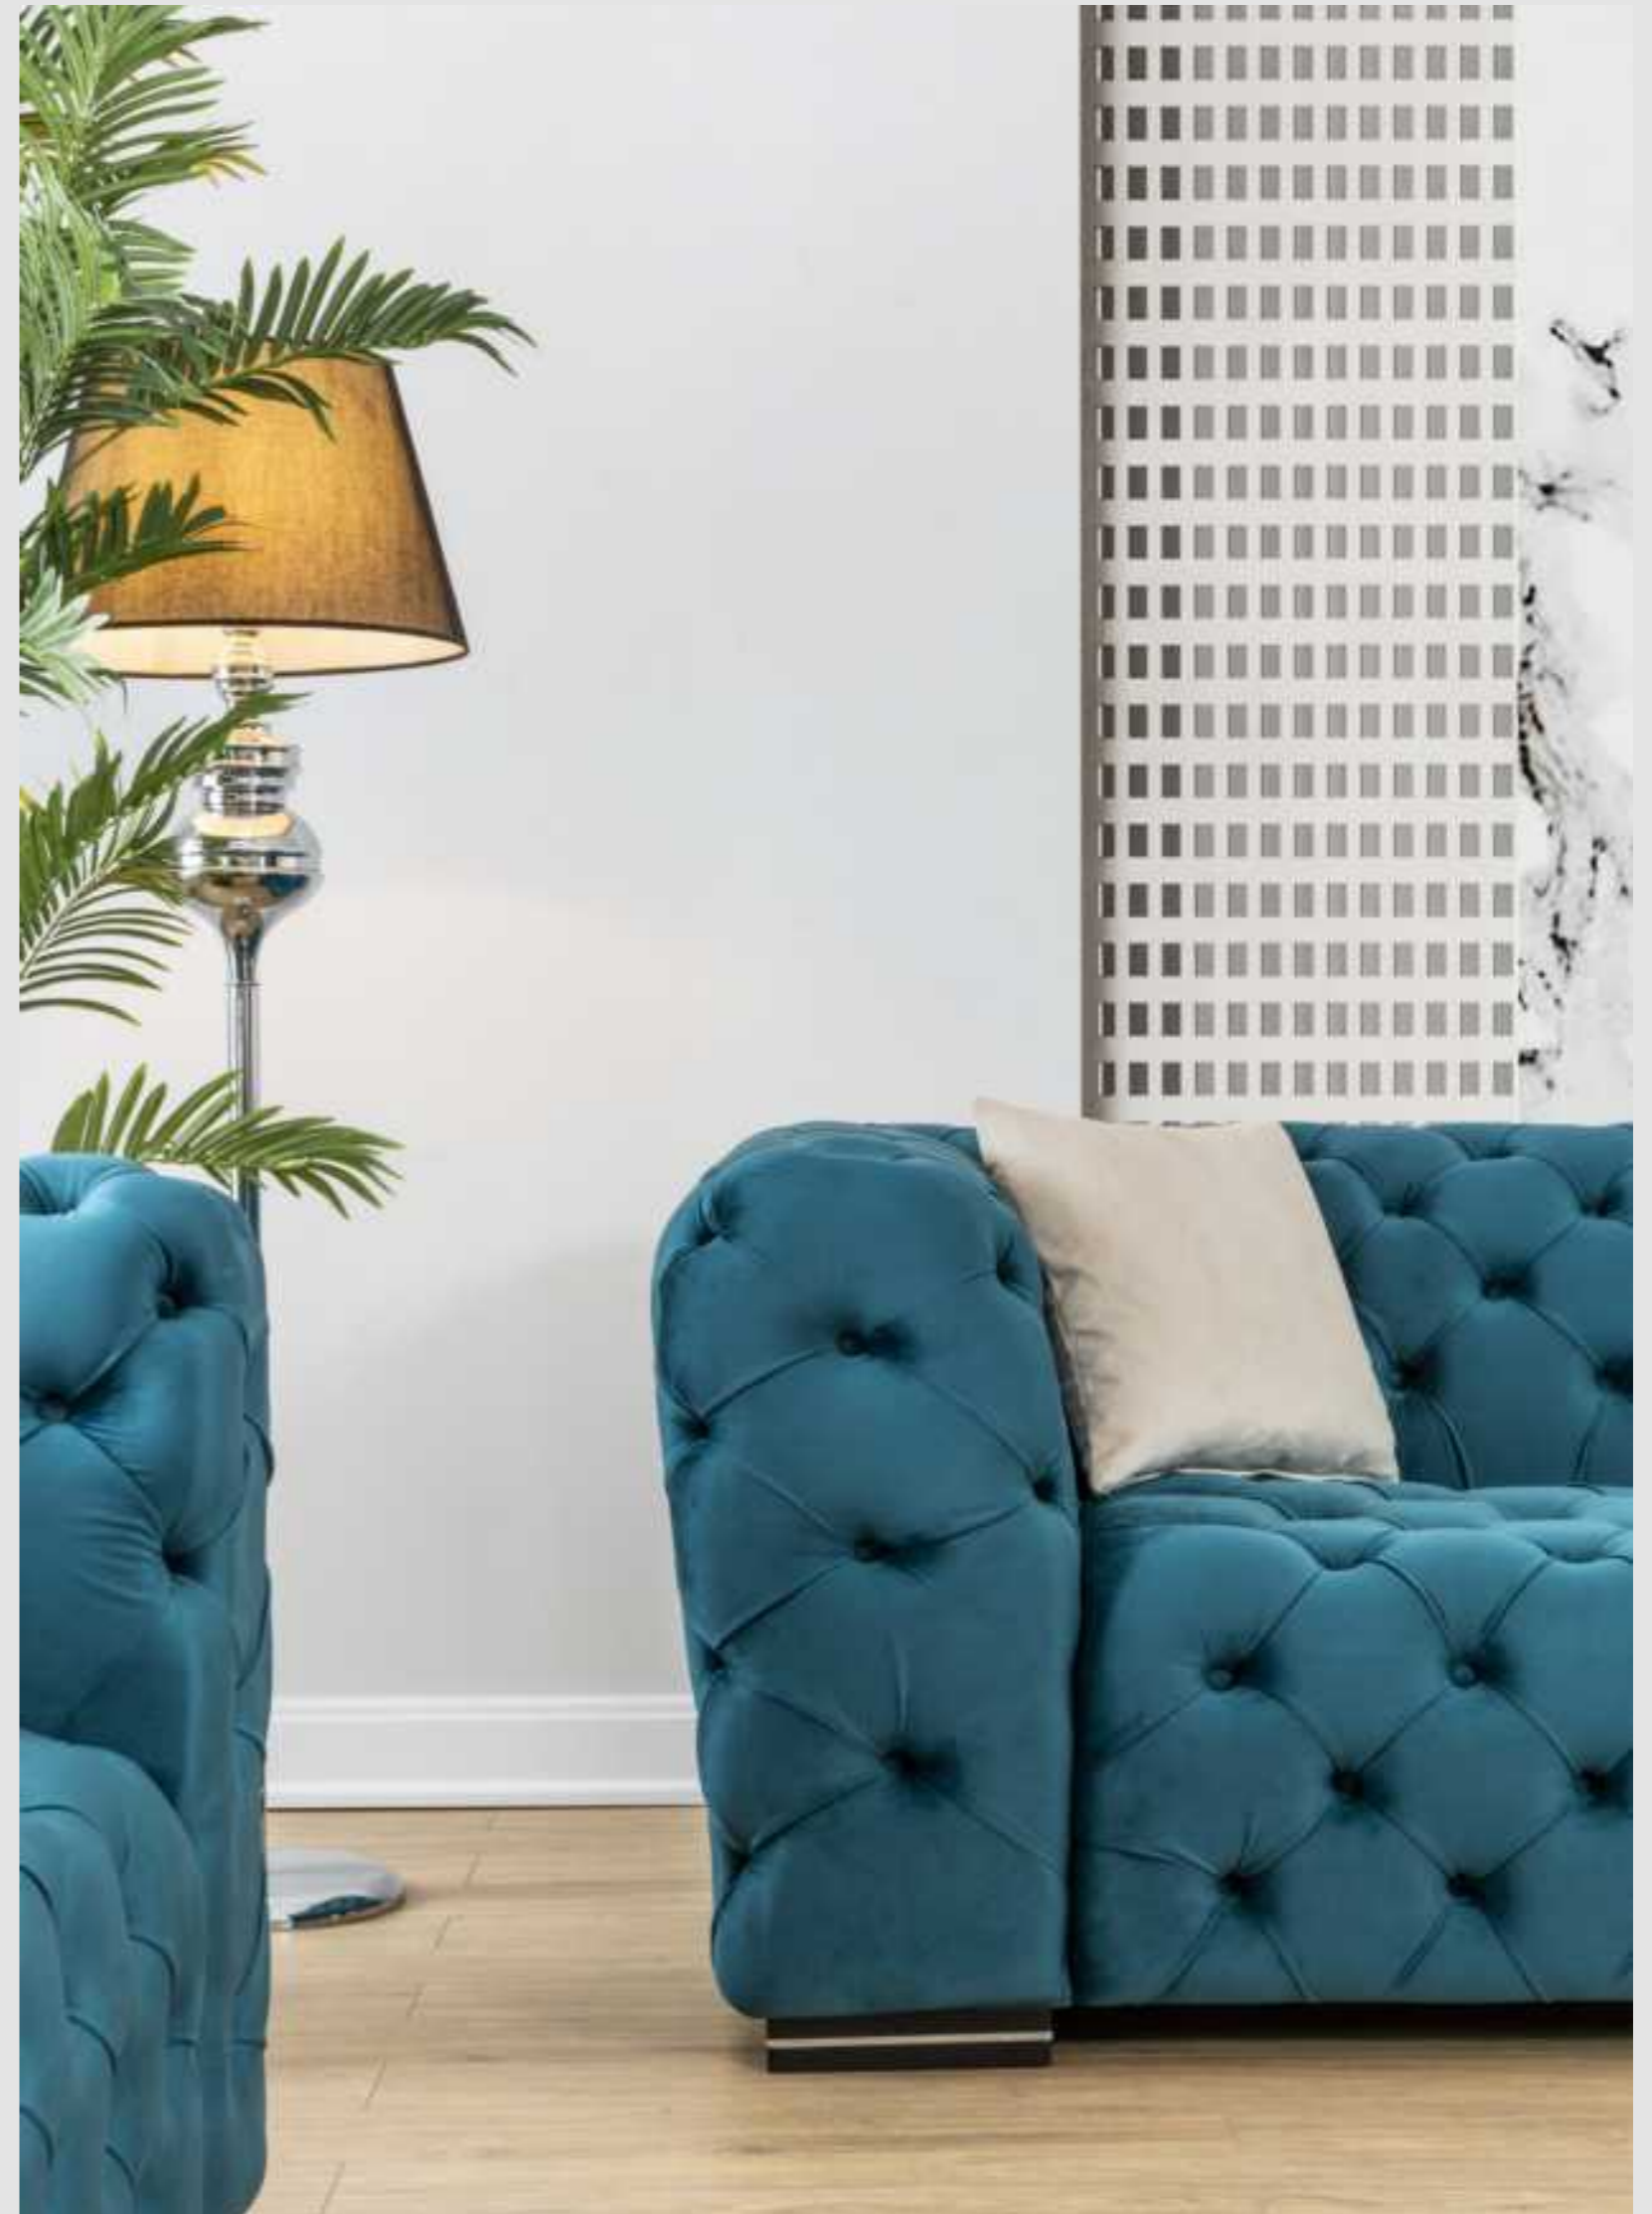

3 lü / 3 Seater

Lenova 24 Overview

VIVRE

The natural world follows its unchangeable course. Design blends basic forms and materials with resistance to change and transition of time.

VIVRE

Living Room

4 Lü / 4 Seater