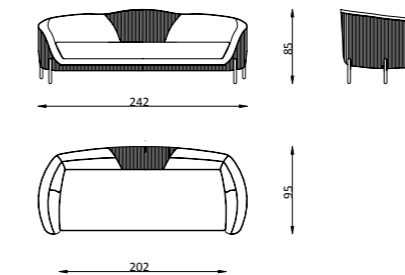

OSLO

Living Room

4 Lü / 3 Seater

Berjer / Armchair

3 Lü / 3 Seater

Puf / Puff

2 Lü / 2 Seater

Orta Sehpa / C. Table