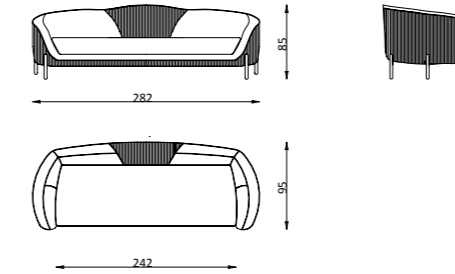

OSLO

Living Room