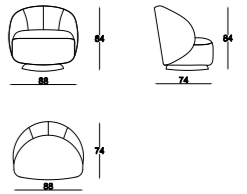

MAIBU

Living Room

4'lü / 4 Seater

3'lü / 3 Seater

Berjer / Armchair

ASTANA

Good design and exact quality...Feeling comfortable at home is everybody's desire so in order to get that sense for you we are giving attention to our furniture's design, function and their color.