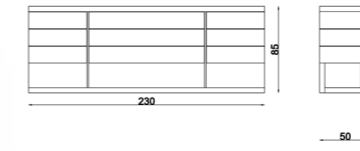

HAVANA

Dining Room

Konsol / Sideboard