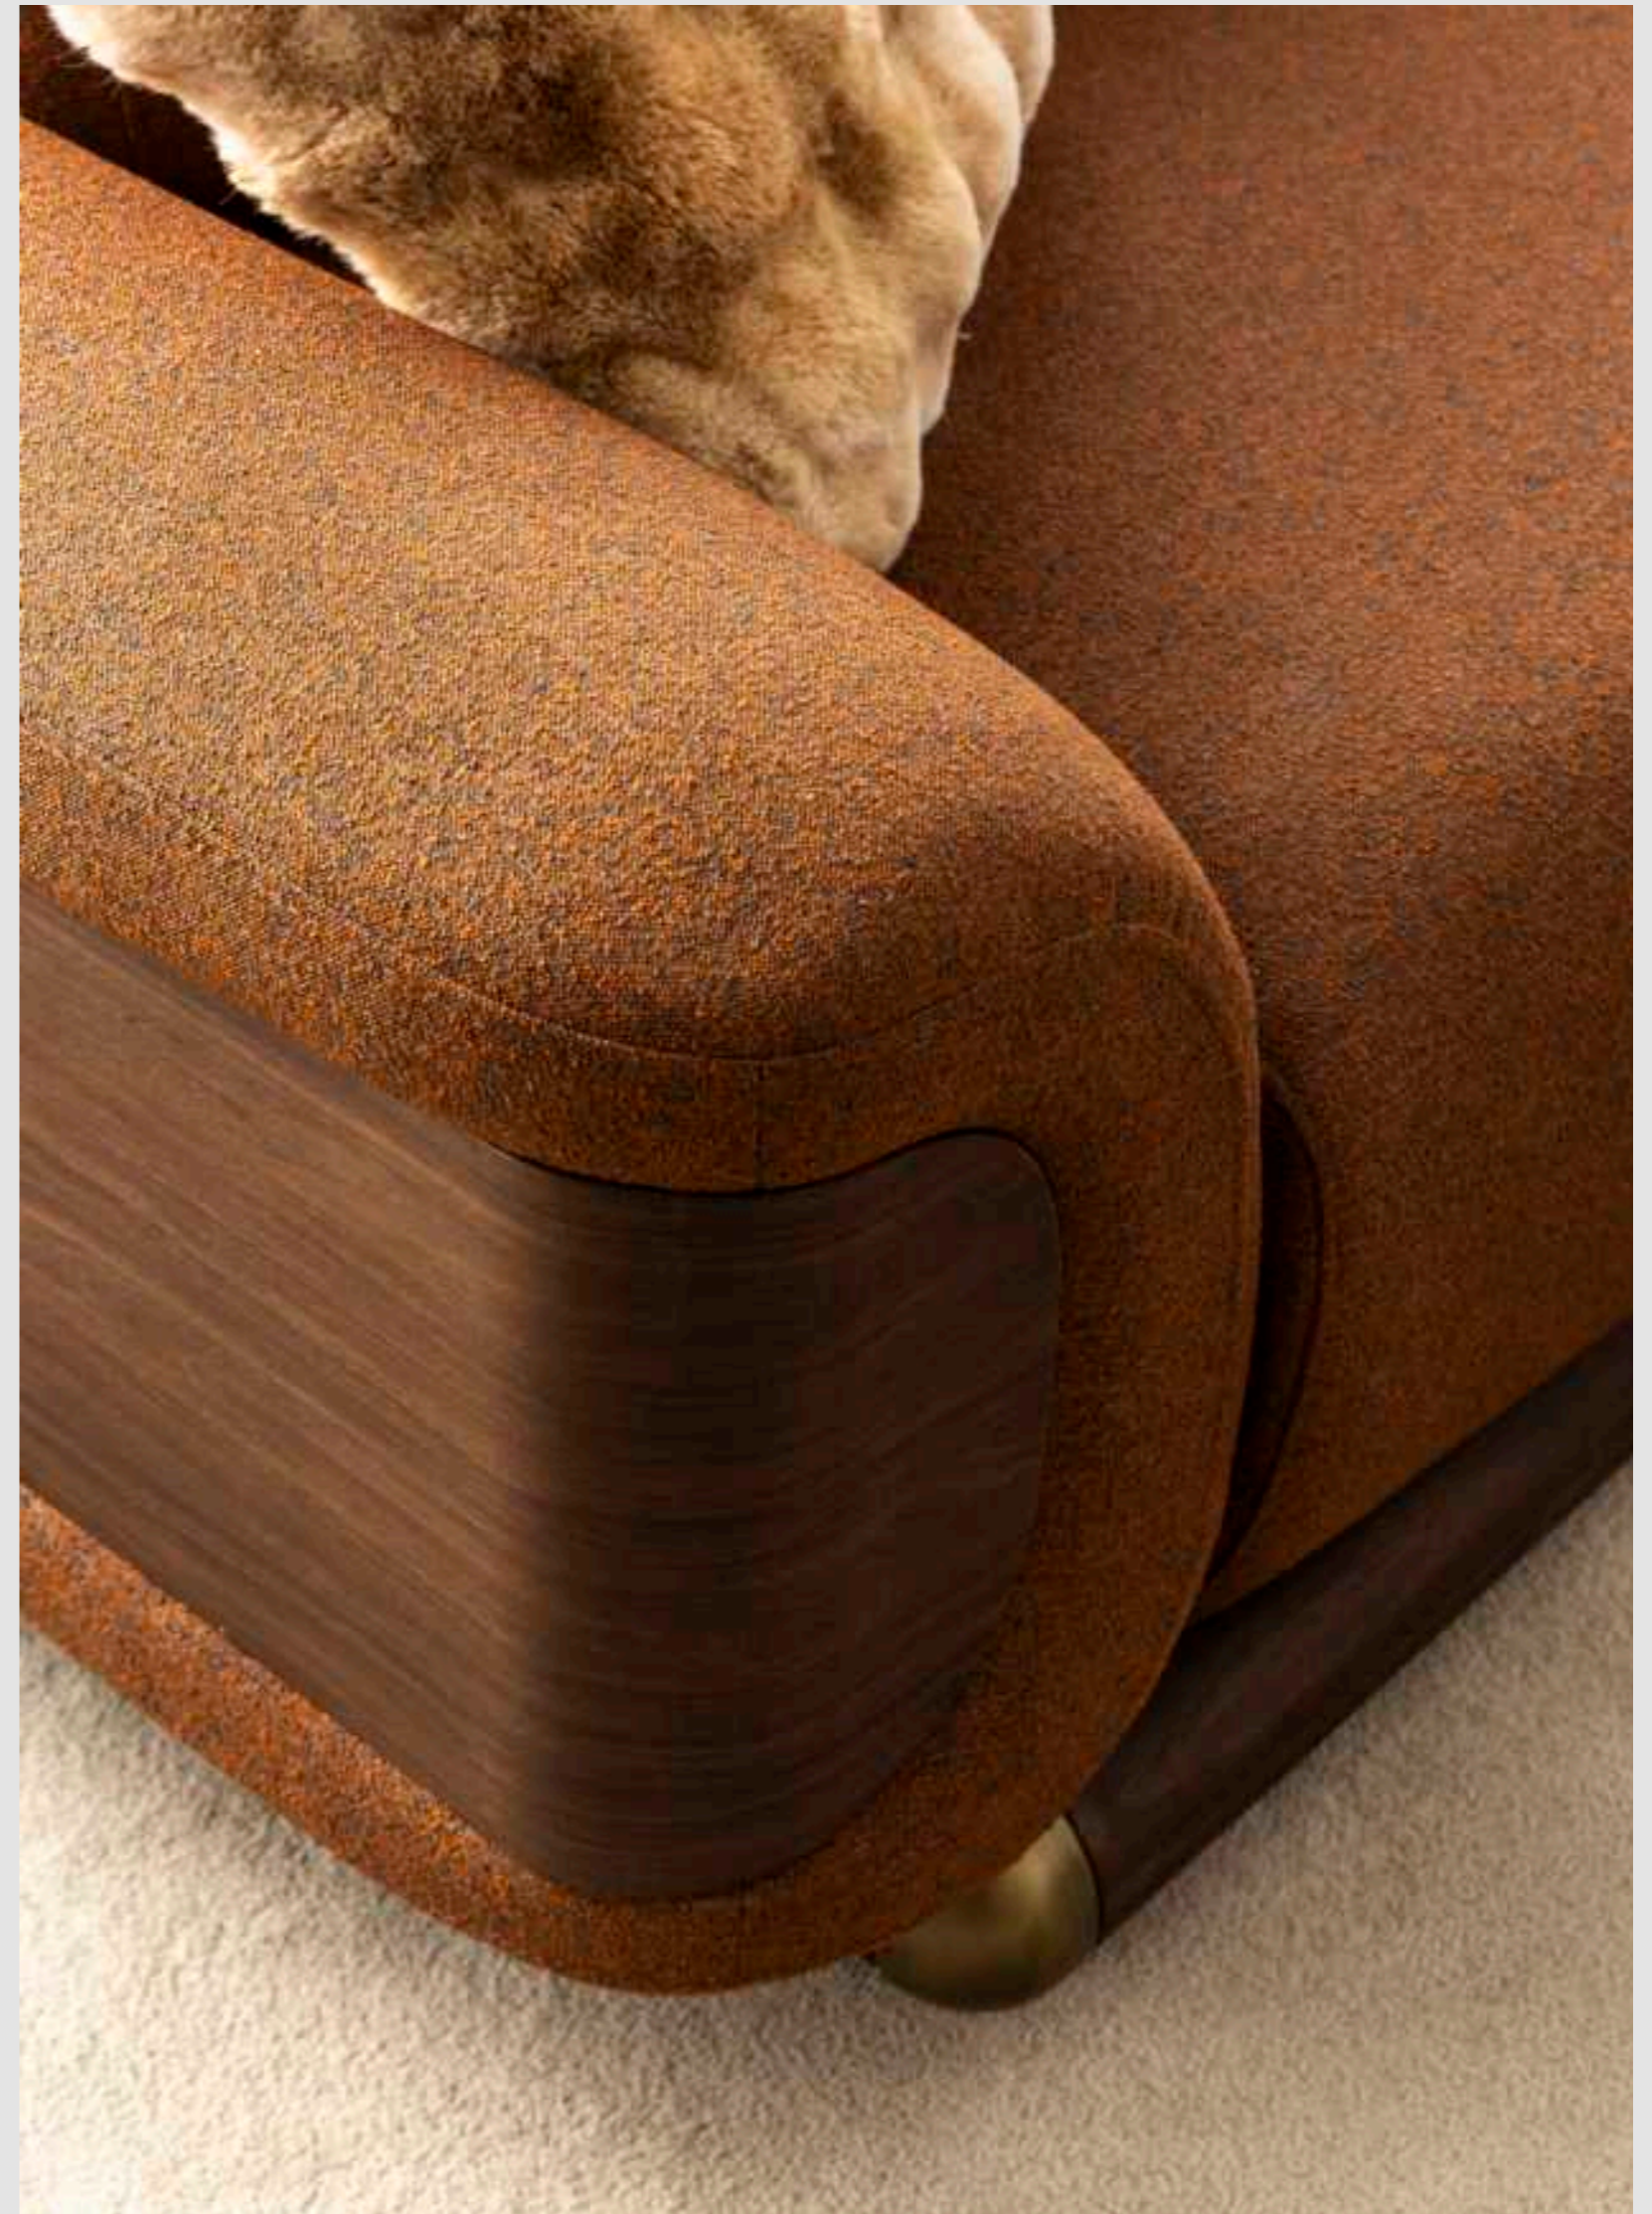

ARMIS

Dining Room

Konsol / Sideboard

Sandalye / Chair

Masa / Dining Table

Tv Ünitesi / TV Unit

ARMIS

Furniture forms in living room decoration play an ideal key role to achieve a peaceful look. Furniture with different lines both gives your room an elegant atmosphere and provides a visual aesthetic contribution. This design has a modern look and a unique style, adding elegance to your living space.