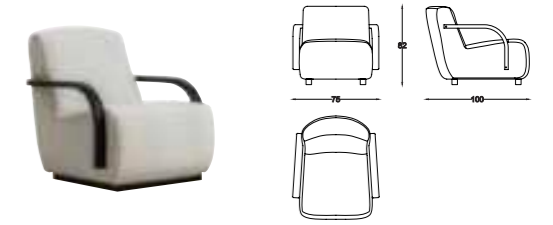

Berjer / Armchair