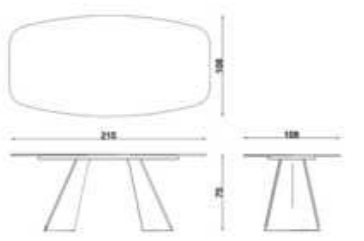

Dining Room

Konsol / Sideboard

Masa / Dining Table

Sandalye / Chair

Tv Ünitesi / TV Unit

HAVANA

Good design and exact quality...Feeling comfortable at home is everybody's desire so in order to get that sense for you we are giving attention to our furniture's design, function and their color.