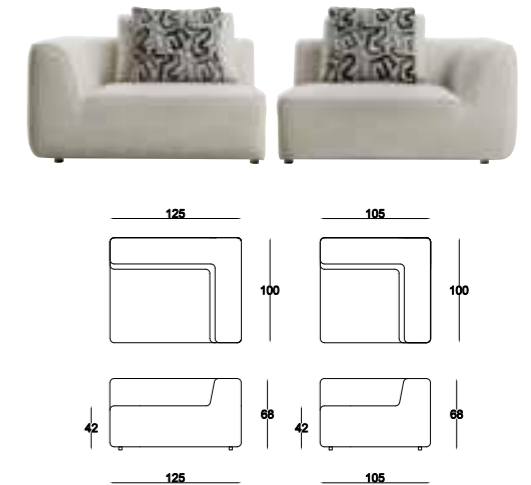

MIRO

Living Room

4 Lü / 4 Seater

Berjer / Armchair

3 Lü / 3 Seater

Orta Sehpa / C. Table

MIRO

Corner sofas provide a spacious and airy environment in living spaces by offering both elegance and functionality. With their modern designs, corner sofas not only use the space efficiently but also add comfort to the seating arrangement. Corner sofas, which adapt to different room sizes thanks to their L and U-shaped options, also appeal to every style with their different color and texture options.

MIRO

Living Room

Tek Oturum Modül / Single Seater Module

Berjer / Armchair

Köşe Modül / Corner Module

Kollu Modül / Arm Module

Ara Sehpa / Box Table

MIRO