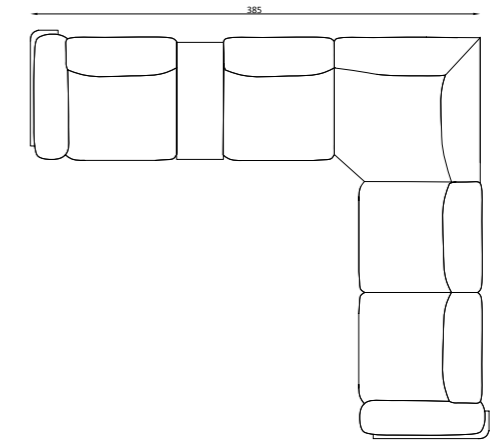

Lenova 24 Overview

Lenova 24 Overview

VOGUE
Corner Set

Köşe / Corner

VOGUE

Art is about personal taste and the desire for expression. Only you decide what you like. Everything in your home should be connected in perfect harmony.