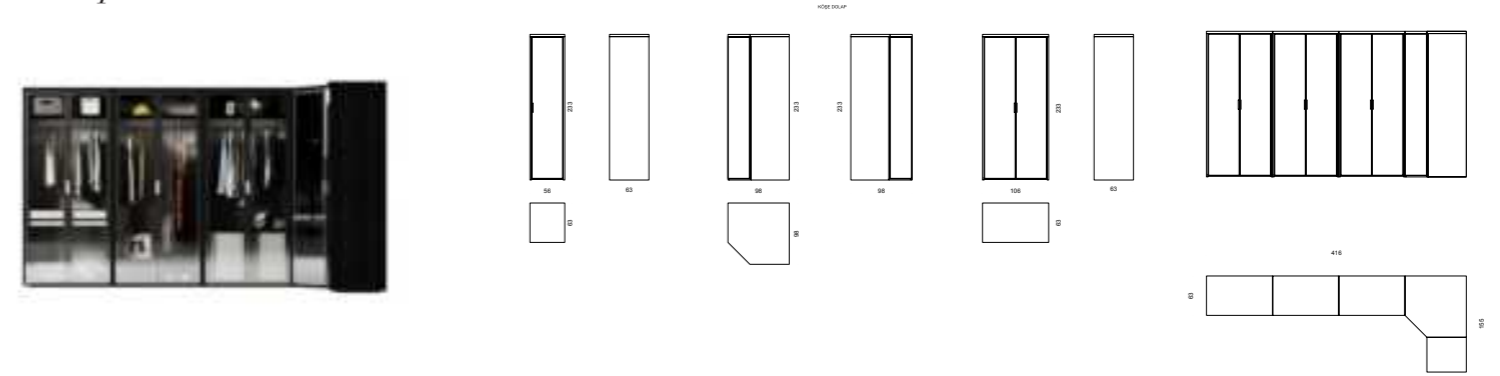

Dolap /Wardrobe