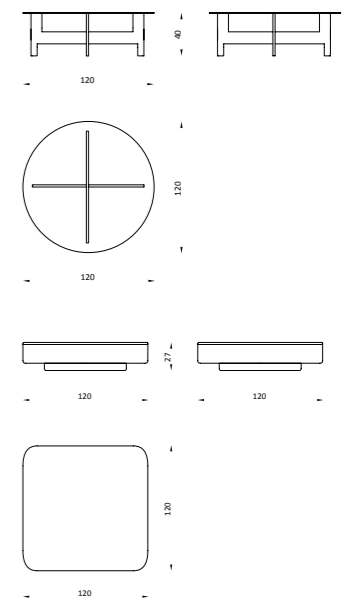

VOGUE

Living Room

4 Lü / 4 Seater

Berjer / Armchair

3 Lü / 3 Seater

Puf / Puff

Orta Sehpa / C. Table

VOGUE