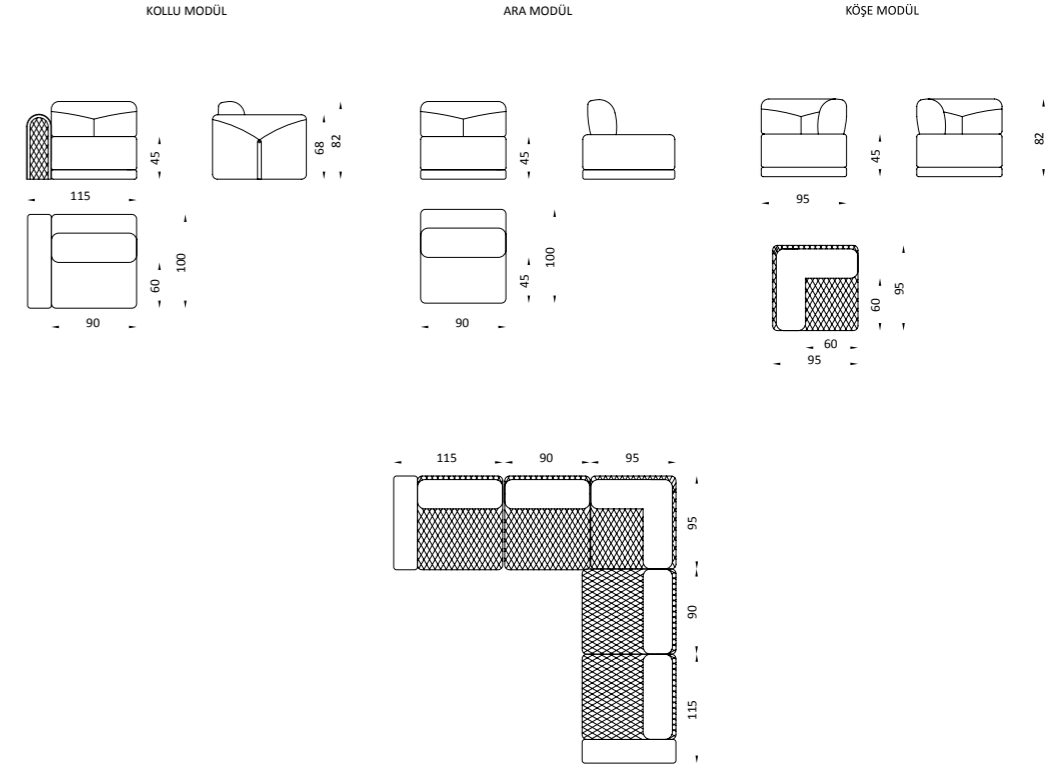

Yan Sehpa / Side Table

COUPPER

CORNER

Coupper is the result of a forward-thinking design. The eye-catching historical details ornaments your dreams. The place of dreams is a dream itself.

COUPPER

Corner

Köşe / Corner