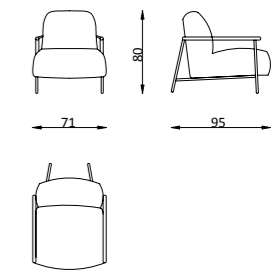

OSLO

Living Room

4 Lü / 3 Seater

Berjer / Armchair

3 Lü / 3 Seater

Puf / Puff

2 Lü / 2 Seater

Orta Sehpa / C. Table