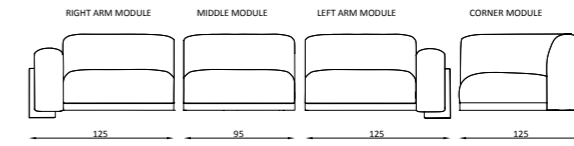

Lenova 24 Overview

Lenova 24 Overview

VOGUE
Corner Set

Köşe / Corner

VOGUE

Art is about personal taste and the desire for expression. Only you decide what you like. Everything in your home should be connected in perfect harmony.