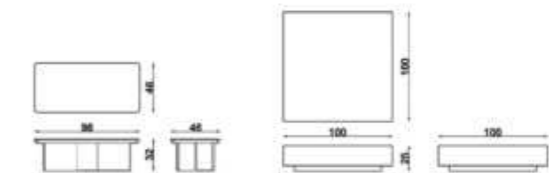

HAVANA

Living Room

3 Lü / 3 Seater

Berjer / Armchair

4 Lü Dinlenmeli / 4 Seater With Rest

Sehpalar / Coffee Tables

HAVANA

Good design and exact quality...Feeling comfortable at home is everybody's desire so in order to get that sense for you we are giving attention to our furniture's design, function and their color.