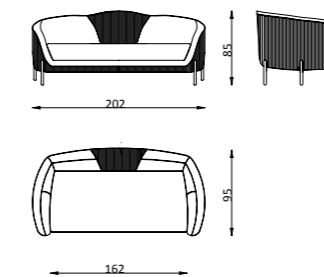

OSLO

Living Room

4 Lü / 3 Seater

Berjer / Armchair

3 Lü / 3 Seater

Puf / Puff

2 Lü / 2 Seater

Orta Sehpa / C. Table