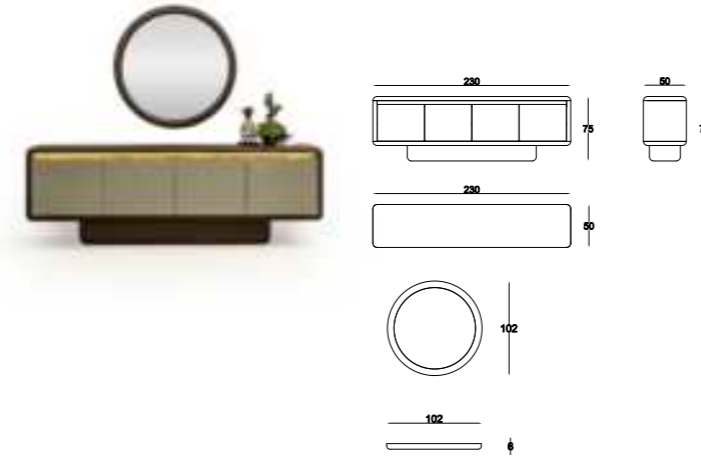

ARMIS

Dining Room

Konsol / Sideboard