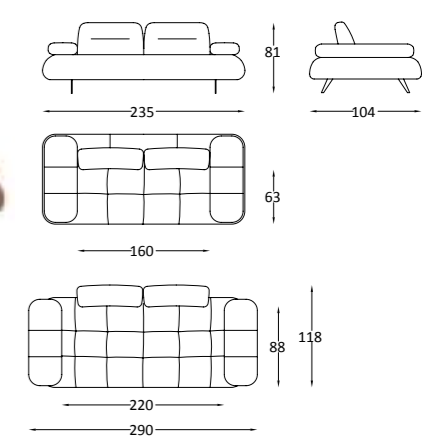

TORONTO

Living Room

4 Lü / 4 Seater

3 Lü / 3 Seater

2 Lü / 2 Seater

Berjer / Armchair

Orta Sehpa / C. Table

COMBINING NATURALNESS WITH ELEGANCE