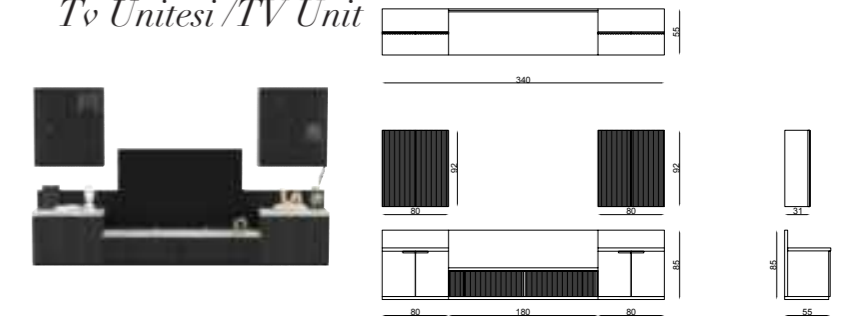

MIRO

Dining Room

Konsol / Sideboard

Sandalye / Chair

Masa / Dining Table

Tv Ünitesi / TV Unit

MIRO

Furniture forms in living room decoration play an ideal key role to achieve a peaceful look. Furniture with different lines both gives your room an elegant atmosphere and provides a visual aesthetic contribution. This design has a modern look and a unique style, adding elegance to your living space.