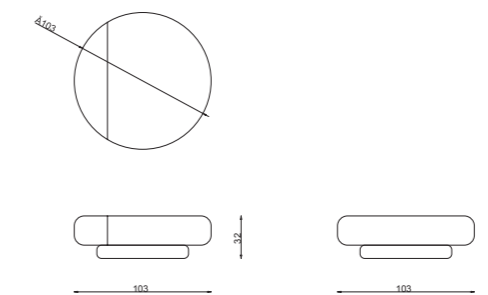

TORONTO

Living Room

4 Lü / 4 Seater

3 Lü / 3 Seater

2 Lü / 2 Seater

Berjer / Armchair

Orta Sehpa / C. Table

COMBINING NATURALNESS WITH ELEGANCE