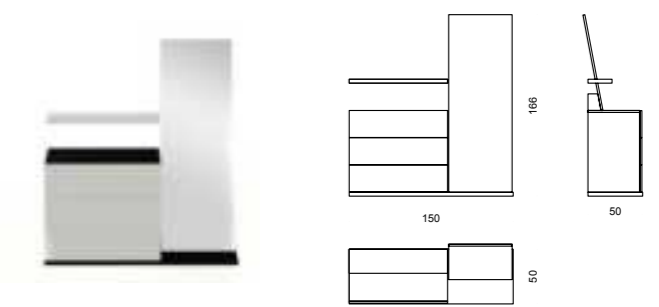

Şifonyer /Dresser