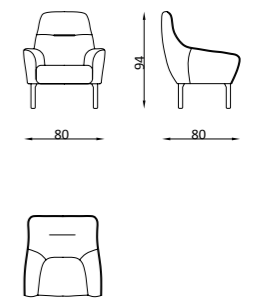

TORONTO

Living Room

4 Lü / 4 Seater

3 Lü / 3 Seater

2 Lü / 2 Seater

Berjer / Armchair

Orta Sehpa / C. Table

COMBINING NATURALNESS WITH ELEGANCE