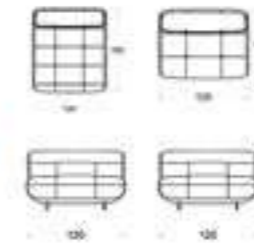

HAVANA

Living Room

3'Lü / 3 Seater

Berjer / Armchair

4'Lü Dinlenmeli / 4 Seater With Rest

Sehpalar / Coffee Tables

HAVANA

Good design and exact quality...Feeling comfortable at home is everybody's desire so in order to get that sense for you we are giving attention to our furniture's design, function and their color.