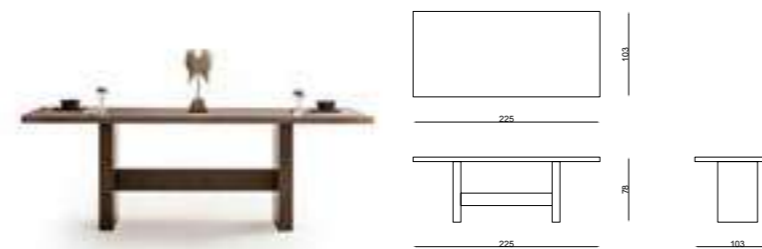

GRAND

Dining Room

Konsol / Sideboard

Sandalye / Chair

Masa / Dining Table

Tv Ünitesi / TV Unit

GRAND

Furniture forms in living room decoration play an ideal key role to achieve a peaceful look. Furniture with different lines both gives your room an elegant atmosphere and provides a visual aesthetic contribution. This design has a modern look and a unique style, adding elegance to your living space.