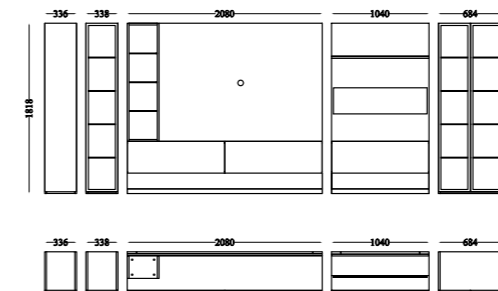

WILA

Dining Room

Masa /Dining Table

Sandalye /Chair

Tv Ünitesi /TV Unit

Lenova 25 Overview

WILA

Furniture forms in living room decoration play an ideal key role to achieve a peaceful look. Furniture with different lines both gives your room an elegant atmosphere and provides a visual aesthetic contribution. This design has a modern look and a unique style, adding elegance to your living space.