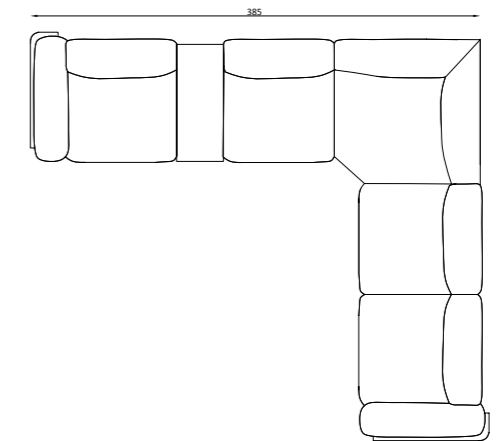

VOGUE

Corner Set

Köşe / Corner

Lenova 25 Overview

◆ **VOGUE**

Art is about personal taste and the desire for expression. Only you decide what you like. Everything in your home should be connected in perfect harmony.