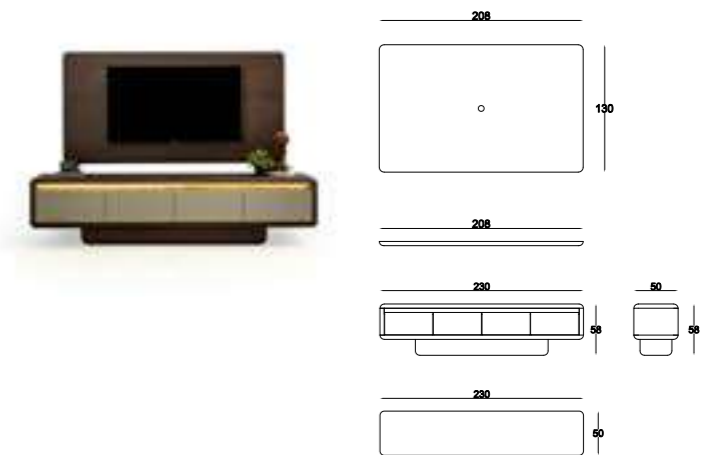

ARMIS

Dining Room

Konsol/Sideboard

Sandalye/Chair

Masa/Dining Table

Tv Ünitesi/TV Unit

ARMIS

Furniture forms in living room decoration play an ideal key role to achieve a peaceful look. Furniture with different lines both gives your room an elegant atmosphere and provides a visual aesthetic contribution. This design has a modern look and a unique style, adding elegance to your living space.