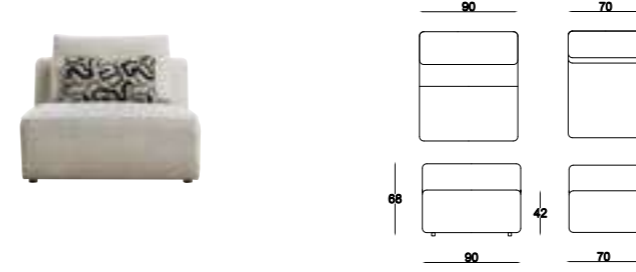

MIRO

Living Room

Tek Oturum Modül / Single Seater Module