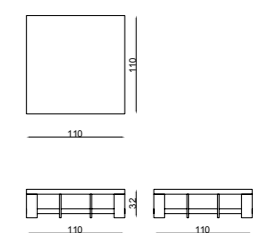

MIRO

Living Room

4'Lü / 4 Seater

Berjer / Armchair

3'Lü / 3 Seater

Orta Sehpa / C. Table

MIRO

Corner sofas provide a spacious and airy environment in living spaces by offering both elegance and functionality. With their modern designs, corner sofas not only use the space efficiently but also add comfort to the seating arrangement. Corner sofas, which adapt to different room sizes thanks to their L and U-shaped options, also appeal to every style with their different color and texture options.