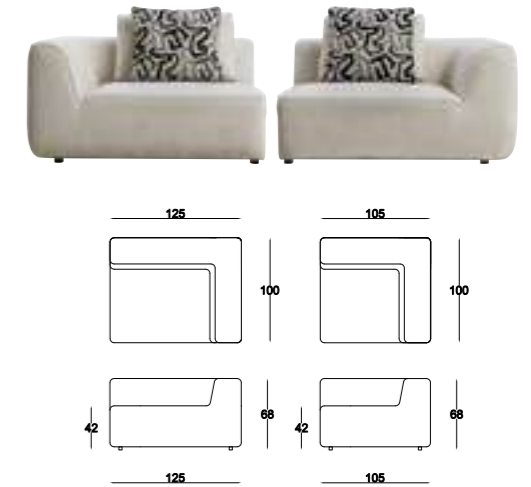

MIRO

Living Room

4'Lü / 4 Seater

Berjer / Armchair

3'Lü / 3 Seater

Orta Sehpa / C. Table

MIRO

Corner sofas provide a spacious and airy environment in living spaces by offering both elegance and functionality. With their modern designs, corner sofas not only use the space efficiently but also add comfort to the seating arrangement. Corner sofas, which adapt to different room sizes thanks to their L and U-shaped options, also appeal to every style with their different color and texture options.

MIRO

Living Room

Tek Oturum Modül / Single Seater Module

Berjer / Armchair

Köşe Modül / Corner Module

Kollu Modül / Arm Module

Ara Sehpa / Box Table

MIRO