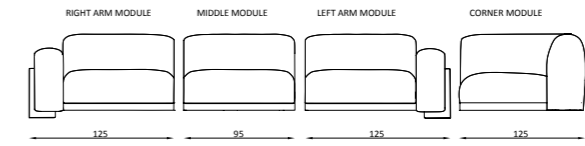

Lenova 25 Overview

Lenova 25 Overview

VOGUE
Corner Set

Köşe / Corner

VOGUE

The design having an elegant appearance with unusual embroidered patterns will color your homes. This concept inspired by life in order to describe today's atmosphere in the best manner will in the best manner will bring difference to your interior spaces.