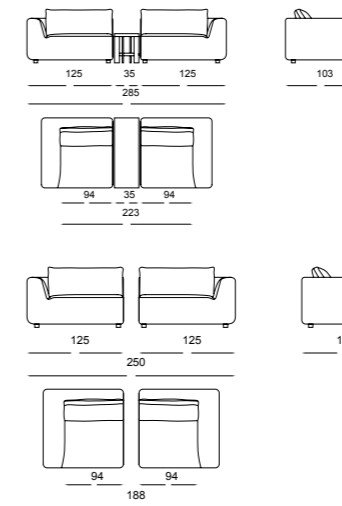

MIRO

Living Room

4'Lü / 4 Seater

Berjer / Armchair

3'Lü / 3 Seater

Orta Sehpa / C. Table

MIRO

Corner sofas provide a spacious and airy environment in living spaces by offering both elegance and functionality. With their modern designs, corner sofas not only use the space efficiently but also add comfort to the seating arrangement. Corner sofas, which adapt to different room sizes thanks to their L and U-shaped options, also appeal to every style with their different color and texture options.