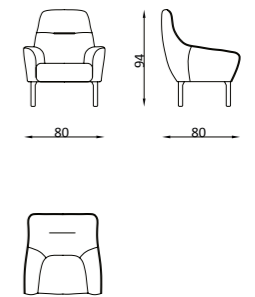

TORONTO

Living Room

4'Lü / 4 Seater

3'Lü / 3 Seater

2'Li / 2 Seater

Berjer / Armchair

Orta Sehpa / C. Table

COMBINING NATURALNESS WITH ELEGANCE