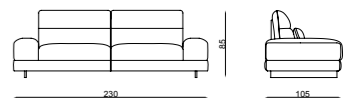

SHADOW

Living Room

4'Lü / 4 Seater

3'Lü / 3 Seater

Berjer / Armchair

SHADOW CORNER

We've equipped it with different lines, and we've come to understand what impacts the inner world. This was another evolution of our thought process. What we offer is a brave thing, a different personality of eclectic art design. Something unique ...