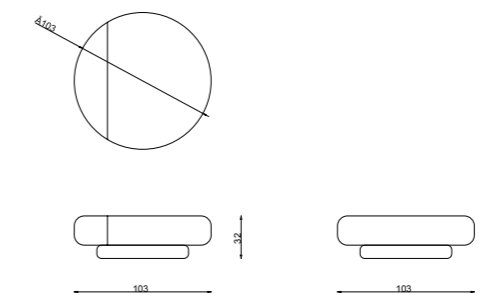

TORONTO

Living Room

4'Lü / 4 Seater

3'Lü / 3 Seater

2'Li / 2 Seater

Berjer / Armchair

Orta Sehpa / C. Table

COMBINING NATURALNESS WITH ELEGANCE