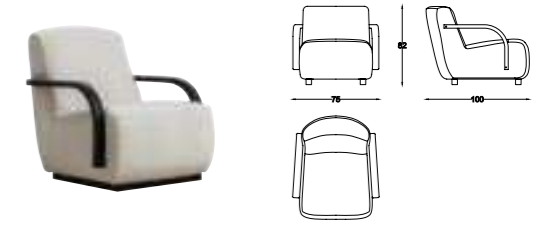

Berjer / Armchair