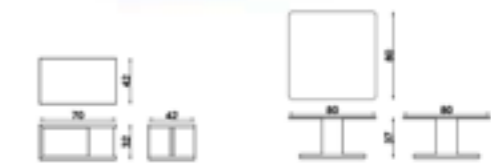

HAVANA

Living Room

3'Lü / 3 Seater

Berjer / Armchair

4'Lü Dinlenmeli / 4 Seater With Rest

Sehpalar / Coffee Tables

HAVANA

Good design and exact quality...Feeling comfortable at home is everybody's desire so in order to get that sense for you we are giving attention to our furniture's design, function and their color.