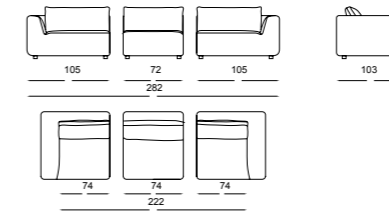

MIRO

Living Room

4'Lü / 4 Seater