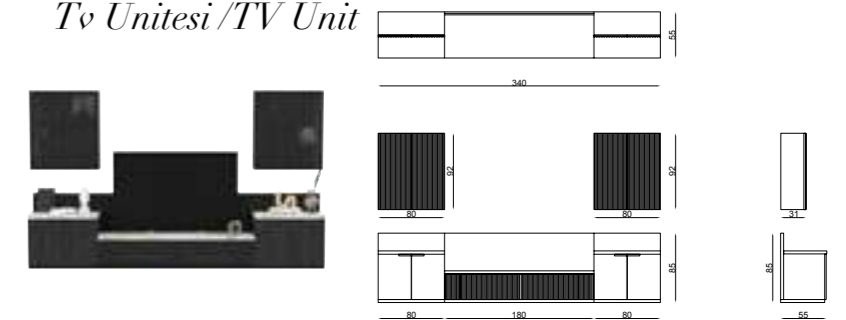

MIRO

Dining Room

Konsol/Sideboard

Sandalye /Chair

Masa /Dining Table

Tv Ünitesi /TV Unit

MIRO

Furniture forms in living room decoration play an ideal key role to achieve a peaceful look. Furniture with different lines both gives your room an elegant atmosphere and provides a visual aesthetic contribution. This design has a modern look and a unique style, adding elegance to your living space.