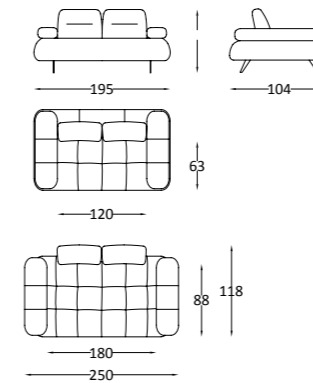

TORONTO

Living Room

4'Lü / 4 Seater

3'Lü / 3 Seater

2'Li / 2 Seater

Berjer / Armchair

Orta Sehpa / C. Table

COMBINING NATURALNESS WITH ELEGANCE