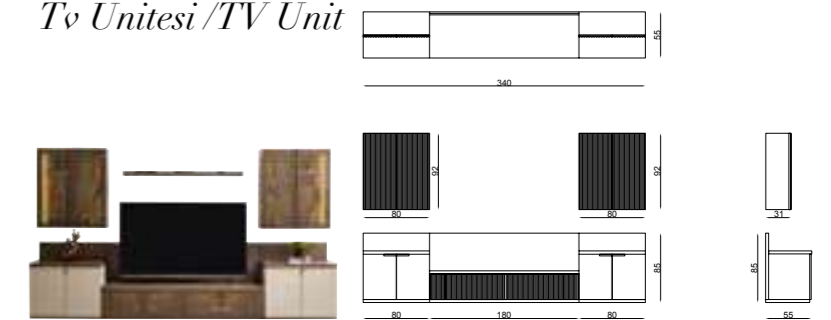

GRAND

Dining Room

Konsol / Sideboard

Sandalye / Chair

Masa / Dining Table

Tv Ünitesi / TV Unit

GRAND

Furniture forms in living room decoration play an ideal key role to achieve a peaceful look. Furniture with different lines both gives your room an elegant atmosphere and provides a visual aesthetic contribution. This design has a modern look and a unique style, adding elegance to your living space.