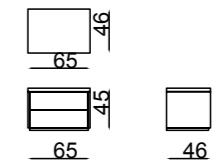

MIRO

Bedroom

Dolap /Wardrobe

Bed /Karyola

Şifonyer /Dresser

Komodun /Night Stand

GRAND

Good design and exact quality...Feeling comfortable at home is everybody's desire so in order to get that sense for you we are giving attention to our furniture's design, function and their color.