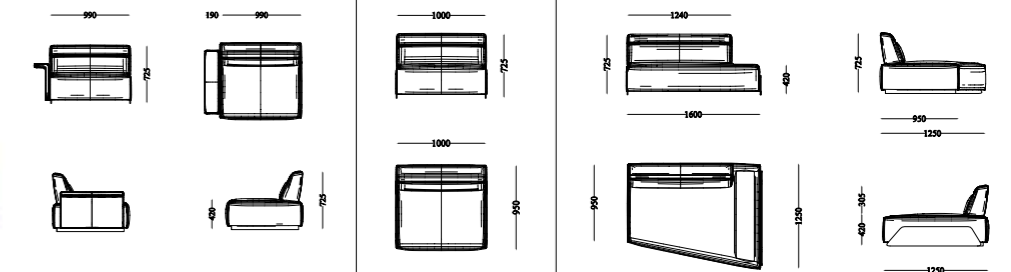

WILA

Living Room