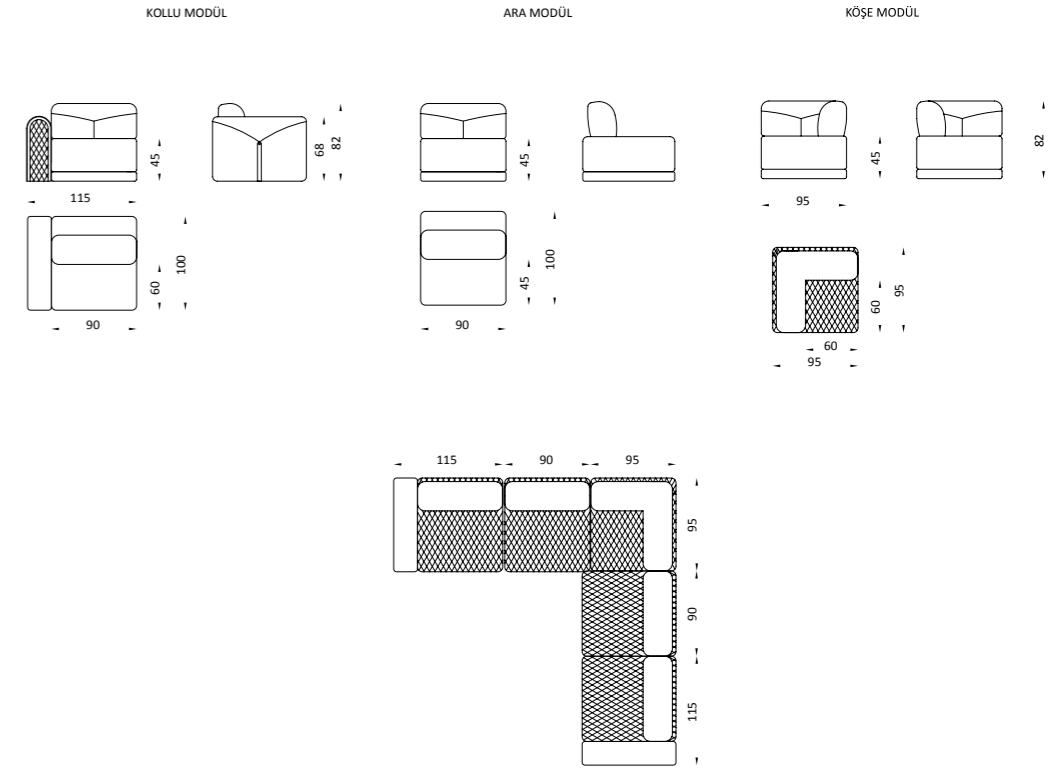

Yan Sehpa / Side Table

COUPPER

CORNER

Coupper is the result of a forward-thinking design. The eye-catching historical details ornaments your dreams. The place of dreams is a dream itself.

COUPPER

Corner

Köşe / Corner