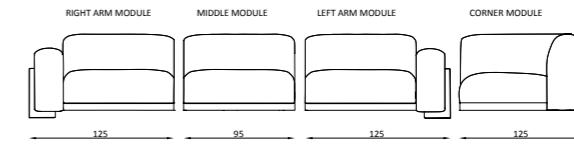

VOGUE

Corner Set

Köşe / Corner

Lenova 25 Overview

◆ **VOGUE**

Art is about personal taste and the desire for expression. Only you decide what you like. Everything in your home should be connected in perfect harmony.