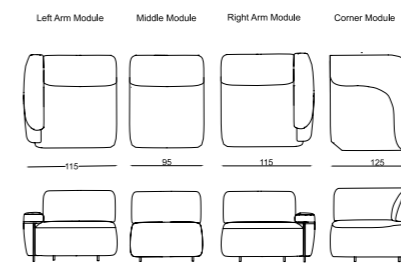

Lenova 25 Overview

LUNA
Corner Set

Köşe / Corner