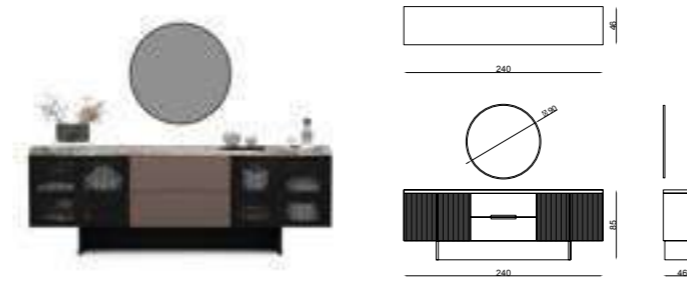

MIRO

Dining Room

Konsol/Sideboard

Sandalye /Chair

Masa /Dining Table

Tv Ünitesi /TV Unit

MIRO

Furniture forms in living room decoration play an ideal key role to achieve a peaceful look. Furniture with different lines both gives your room an elegant atmosphere and provides a visual aesthetic contribution. This design has a modern look and a unique style, adding elegance to your living space.