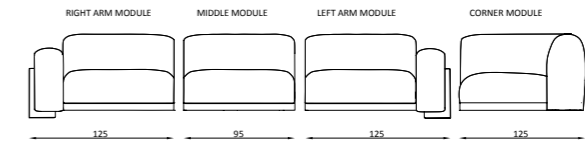

VOGUE

Corner Set

Köşe / Corner

Lenova 26 Overview

◆ **VOGUE**

Art is about personal taste and the desire for expression. Only you decide what you like. Everything in your home should be connected in perfect harmony.