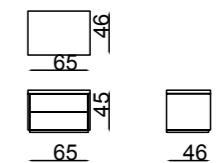

MIRO

Bedroom

Dolap /Wardrobe

Bed /Karyola

Şifonyer /Dresser

Komodun /Night Stand

GRAND

Good design and exact quality...Feeling comfortable at home is everybody's desire so in order to get that sense for you we are giving attention to our furniture's design, function and their color.