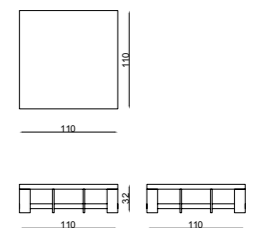

MIRO

Living Room

4'Lü / 4 Seater

Berjer / Armchair

3'Lü / 3 Seater

Orta Sehpa / C. Table

MIRO

Corner sofas provide a spacious and airy environment in living spaces by offering both elegance and functionality. With their modern designs, corner sofas not only use the space efficiently but also add comfort to the seating arrangement. Corner sofas, which adapt to different room sizes thanks to their L and U-shaped options, also appeal to every style with their different color and texture options.