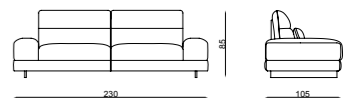

SHADOW

Living Room

4'Lü / 4 Seater

3'Lü / 3 Seater

Berjer / Armchair

Lenova 26 Overview

SHADOW CORNER

We've equipped it with different lines, and we've come to understand what impacts the inner world. This was another evolution of our thought process. What we offer is a brave thing, a different personality of eclectic art design. Something unique ...