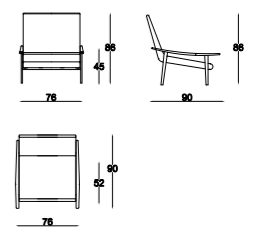

Berjer / Armchair