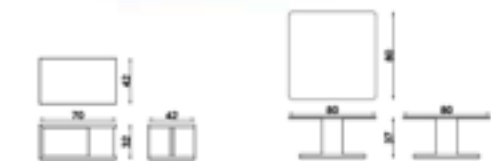

HAVANA

Living Room

3'Lü / 3 Seater

Berjer / Armchair

4'Lü Dinlenmeli / 4 Seater With Rest

Sehpalar / Coffee Tables

HAVANA

Good design and exact quality...Feeling comfortable at home is everybody's desire so in order to get that sense for you we are giving attention to our furniture's design, function and their color.