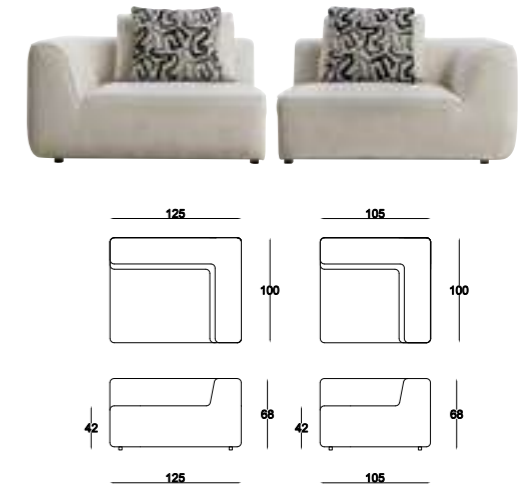

Kollu Modül / Arm Module