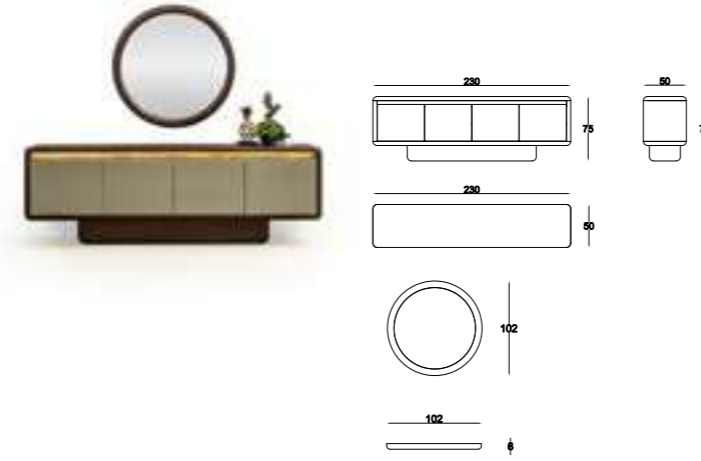

ARMIS

Dining Room

Konsol / Sideboard

Sandalye / Chair

Masa / Dining Table

Tv Ünitesi / TV Unit

ARMIS

Furniture forms in living room decoration play an ideal key role to achieve a peaceful look. Furniture with different lines both gives your room an elegant atmosphere and provides a visual aesthetic contribution. This design has a modern look and a unique style, adding elegance to your living space.