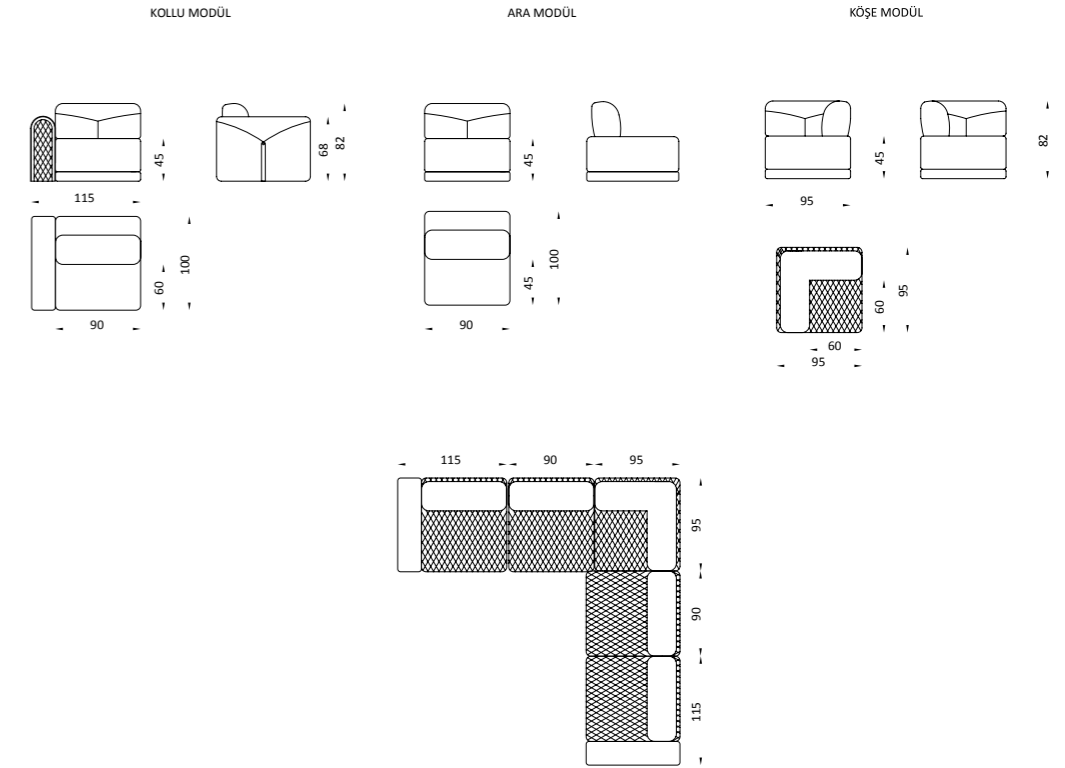

Yan Sehpa / Side Table

COUPPER

CORNER

Coupper is the result of a forward-thinking design. The eye-catching historical details ornaments your dreams. The place of dreams is a dream itself.

COUPPER

Corner

Köşe / Corner