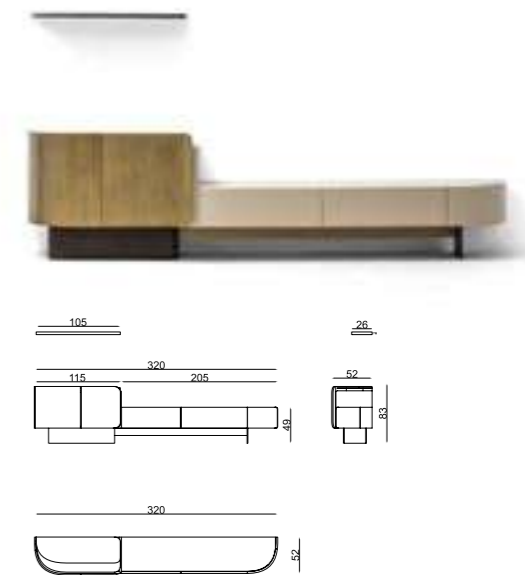

Tv Ünitesi / TV Unit