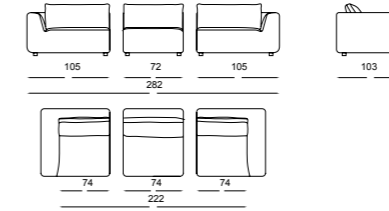

MIRO

Living Room

4'Lü / 4 Seater