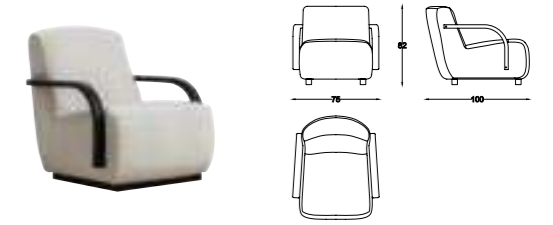

Berjer / Armchair