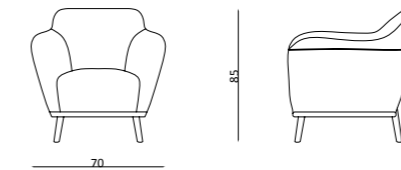

SHADOW

Living Room

4'Lü / 4 Seater

3'Lü / 3 Seater

Berjer / Armchair

Lenova 26 Overview

SHADOW CORNER

We've equipped it with different lines, and we've come to understand what impacts the inner world. This was another evolution of our thought process. What we offer is a brave thing, a different personality of eclectic art design. Something unique ...