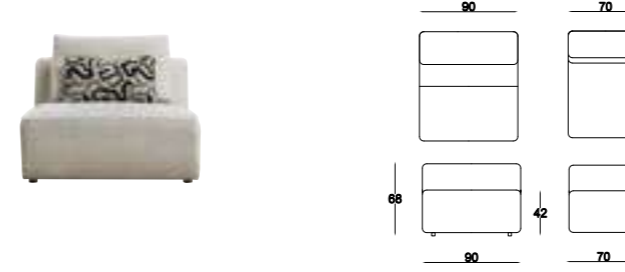

MIRO

Living Room

Tek Oturum Modül / Single Seater Module