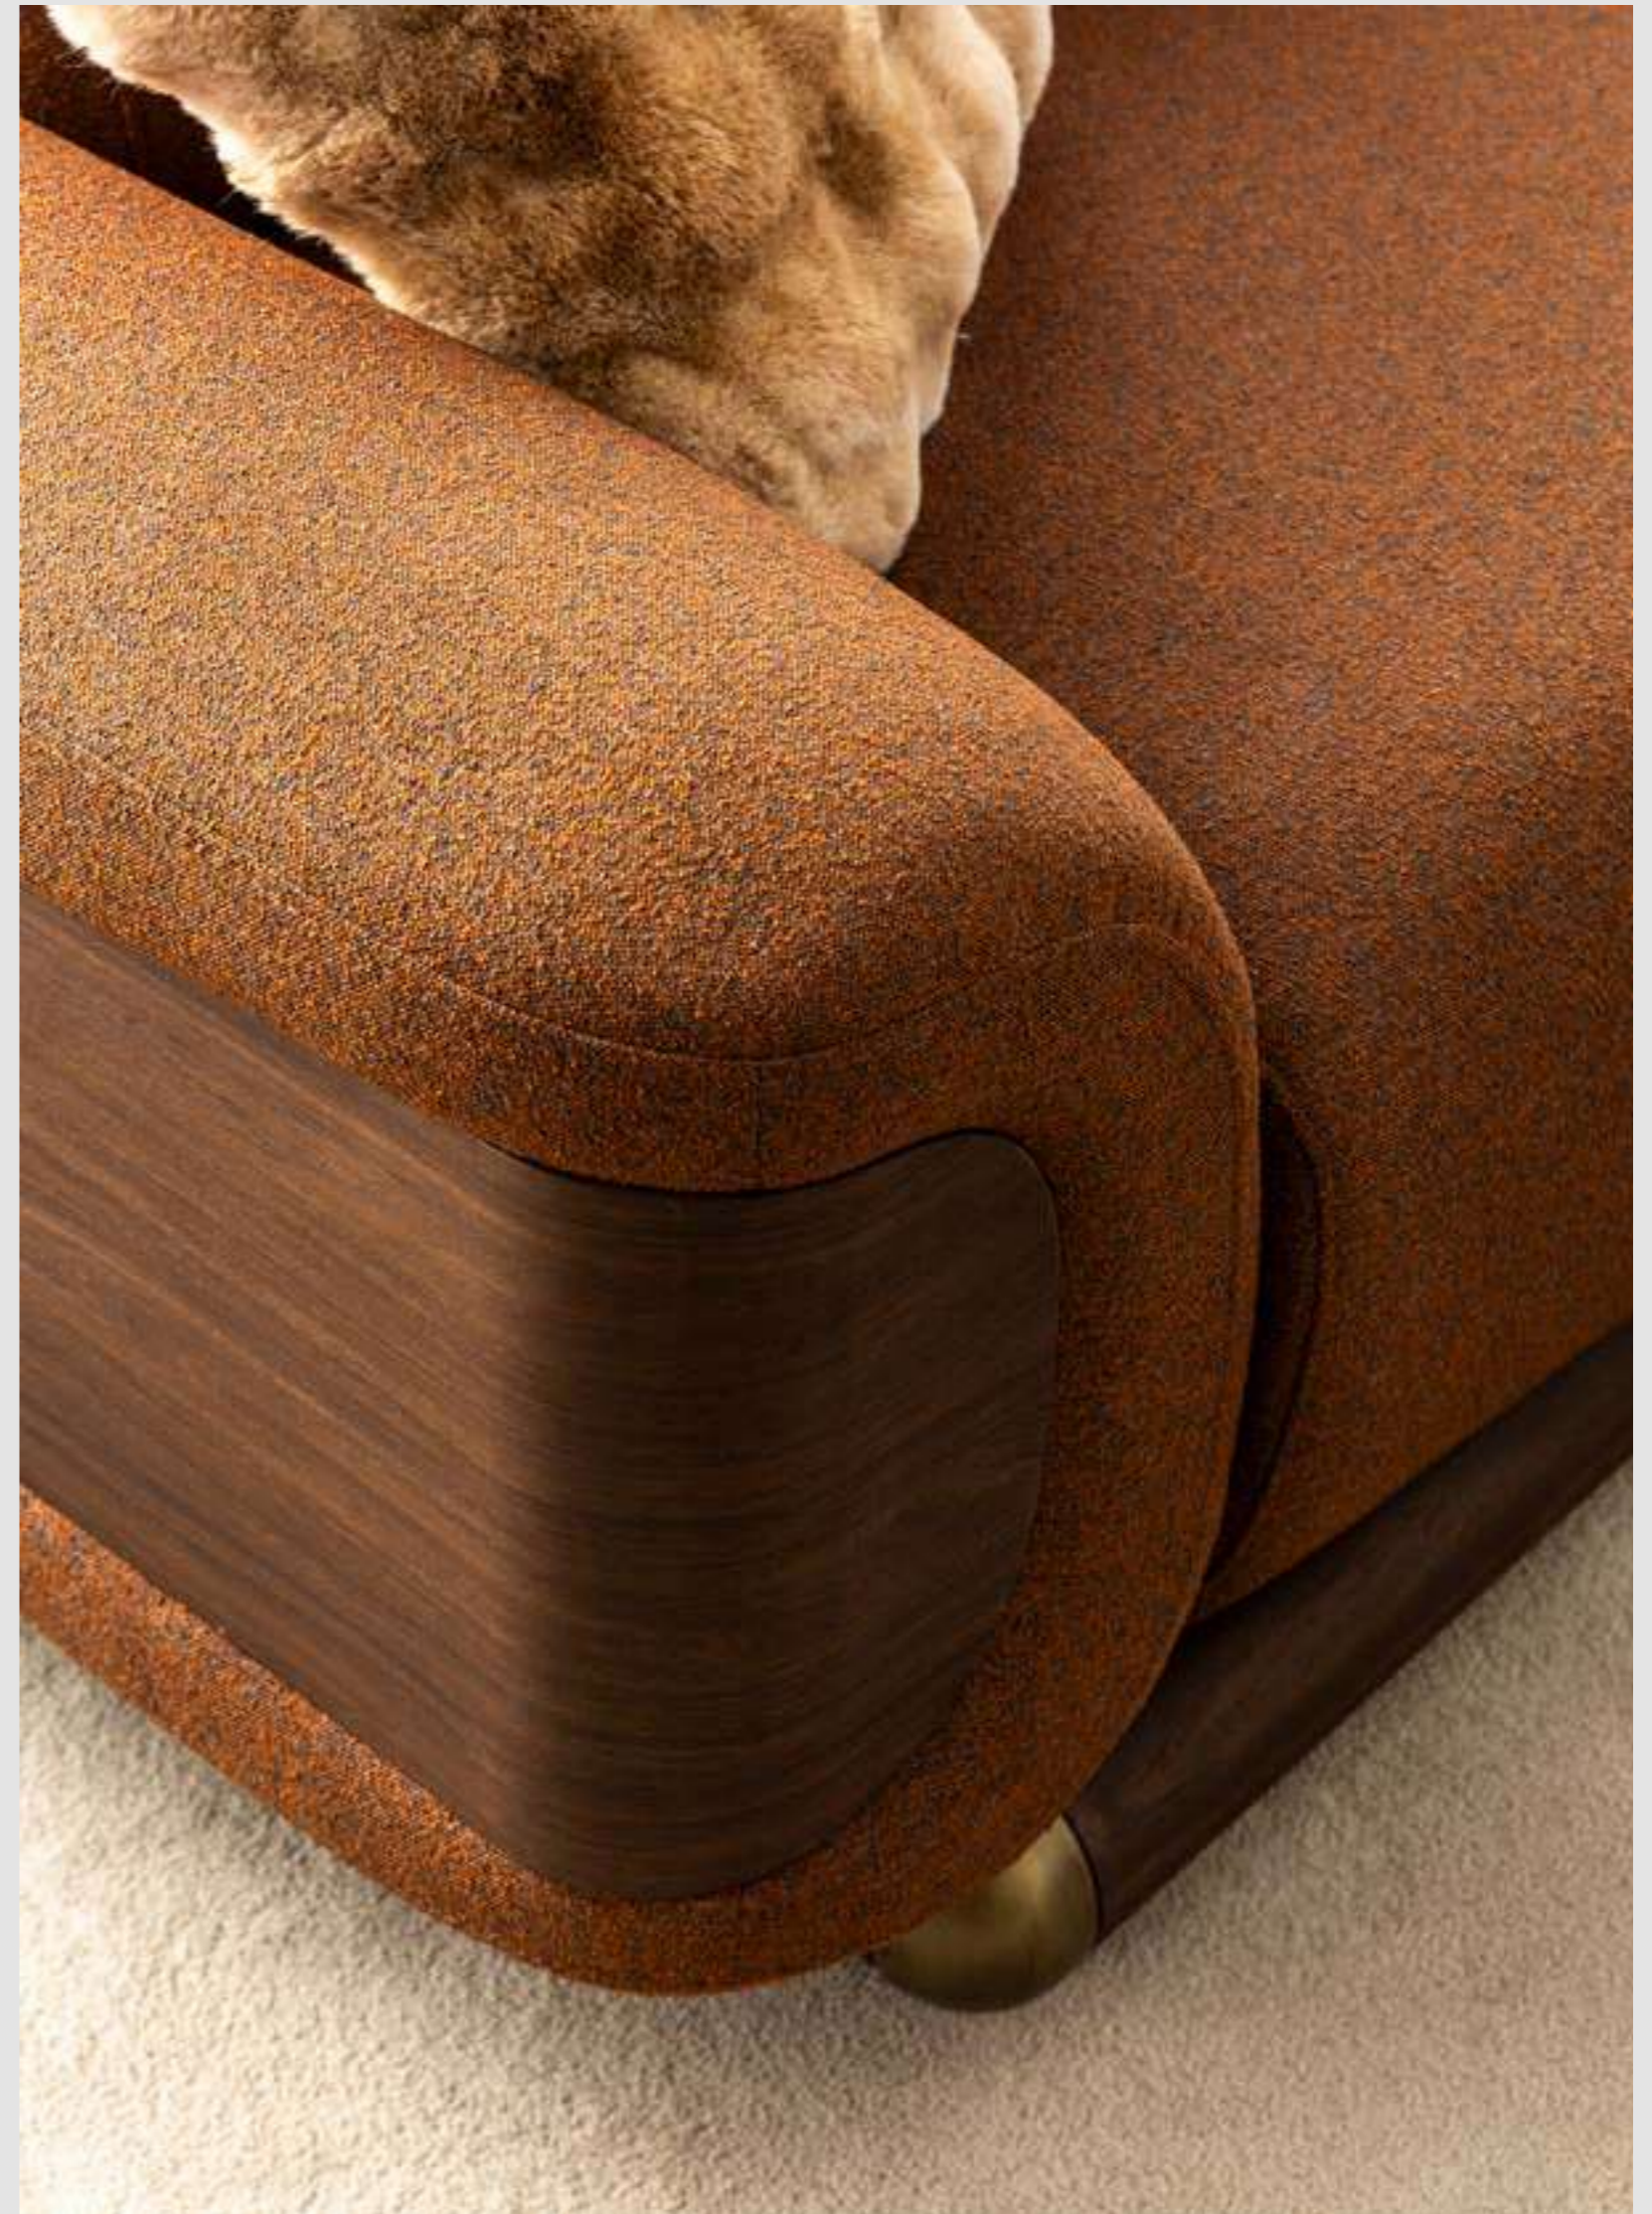

ARMIS

Dining Room

Konsol / Sideboard

Sandalye / Chair

Masa / Dining Table

Tv Ünitesi / TV Unit

ARMIS

Furniture forms in living room decoration play an ideal key role to achieve a peaceful look. Furniture with different lines both gives your room an elegant atmosphere and provides a visual aesthetic contribution. This design has a modern look and a unique style, adding elegance to your living space.