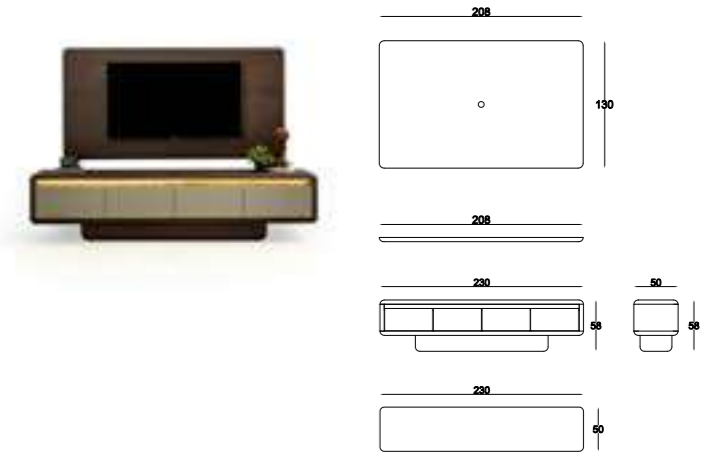

ARMIS

Dining Room

Konsol / Sideboard

Sandalye / Chair

Masa / Dining Table

Tv Ünitesi / TV Unit

ARMIS

Furniture forms in living room decoration play an ideal key role to achieve a peaceful look. Furniture with different lines both gives your room an elegant atmosphere and provides a visual aesthetic contribution. This design has a modern look and a unique style, adding elegance to your living space.