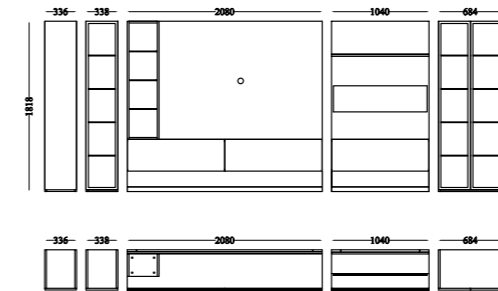

WILA

Dining Room

Masa /Dining Table

Sandalye /Chair

Tv Ünitesi /TV Unit

Lenova 26 Overview

WILA

Furniture forms in living room decoration play an ideal key role to achieve a peaceful look. Furniture with different lines both gives your room an elegant atmosphere and provides a visual aesthetic contribution. This design has a modern look and a unique style, adding elegance to your living space.