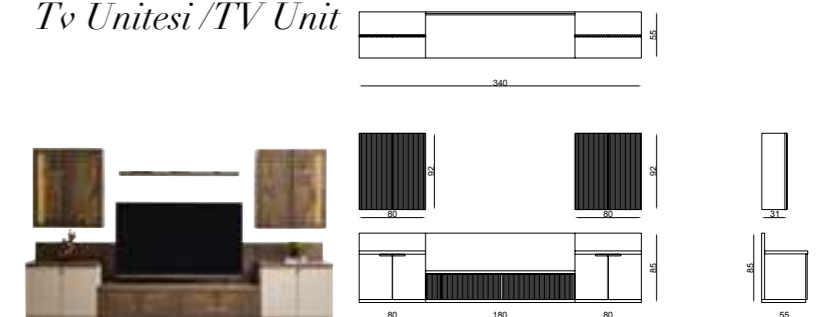

GRAND

Dining Room

Konsol / Sideboard

Sandalye / Chair

Masa / Dining Table

Tv Ünitesi / TV Unit

GRAND

Furniture forms in living room decoration play an ideal key role to achieve a peaceful look. Furniture with different lines both gives your room an elegant atmosphere and provides a visual aesthetic contribution. This design has a modern look and a unique style, adding elegance to your living space.