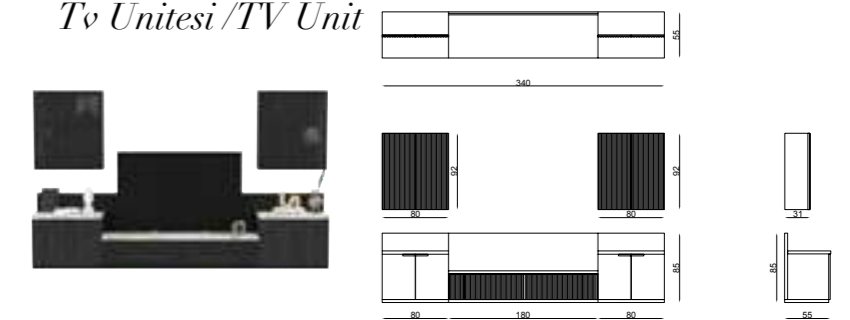

MIRO

Dining Room

Konsol / Sideboard

Sandalye / Chair

Masa / Dining Table

Tv Ünitesi / TV Unit

MIRO

Furniture forms in living room decoration play an ideal key role to achieve a peaceful look. Furniture with different lines both gives your room an elegant atmosphere and provides a visual aesthetic contribution. This design has a modern look and a unique style, adding elegance to your living space.