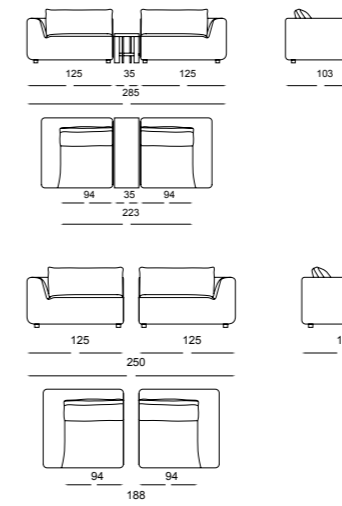

MIRO

Living Room

4'Lü / 4 Seater

Berjer / Armchair

3'Lü / 3 Seater

Orta Sehpa / C. Table

MIRO

Corner sofas provide a spacious and airy environment in living spaces by offering both elegance and functionality. With their modern designs, corner sofas not only use the space efficiently but also add comfort to the seating arrangement. Corner sofas, which adapt to different room sizes thanks to their L and U-shaped options, also appeal to every style with their different color and texture options.