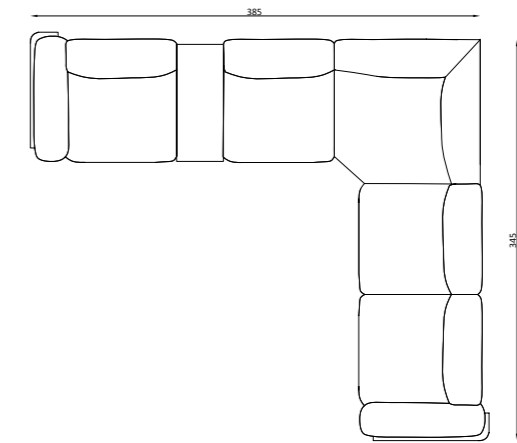

VOGUE

Corner Set

Köşe / Corner

Lenova 26 Overview

◆ **VOGUE**

Art is about personal taste and the desire for expression. Only you decide what you like. Everything in your home should be connected in perfect harmony.