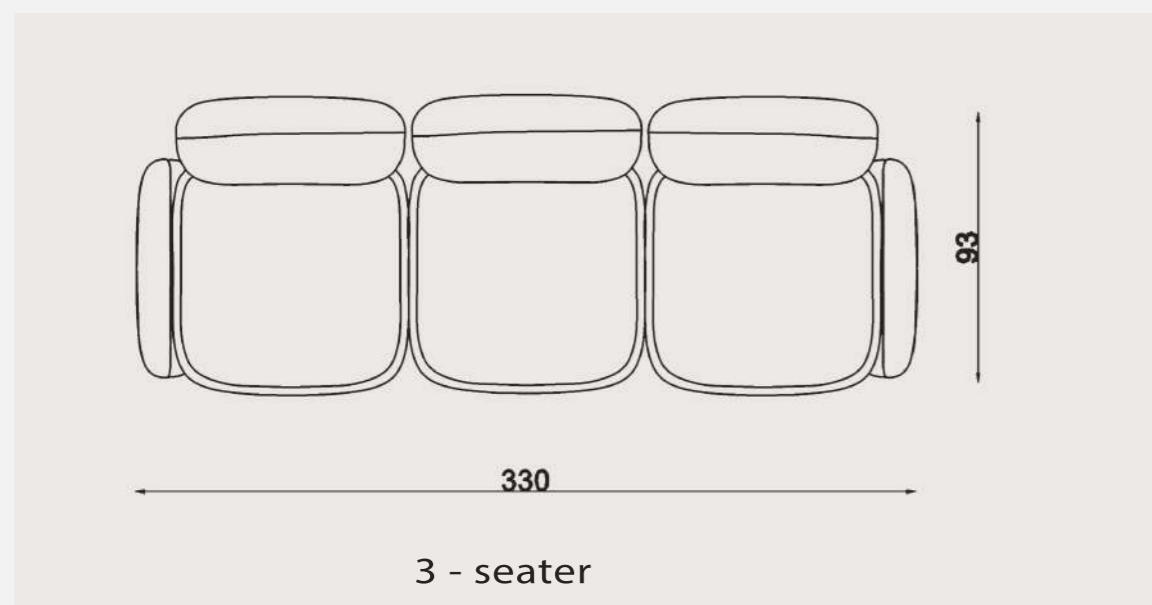

astana

- Fully feather on back
- Plywood + kiln-dried beech wood frame
- 32 DNS (12cm) foam + 5 cm feather on seat
- Feather filling on arms and back
- Zigzag spring system
- Seat height: 42

sofa

dining room