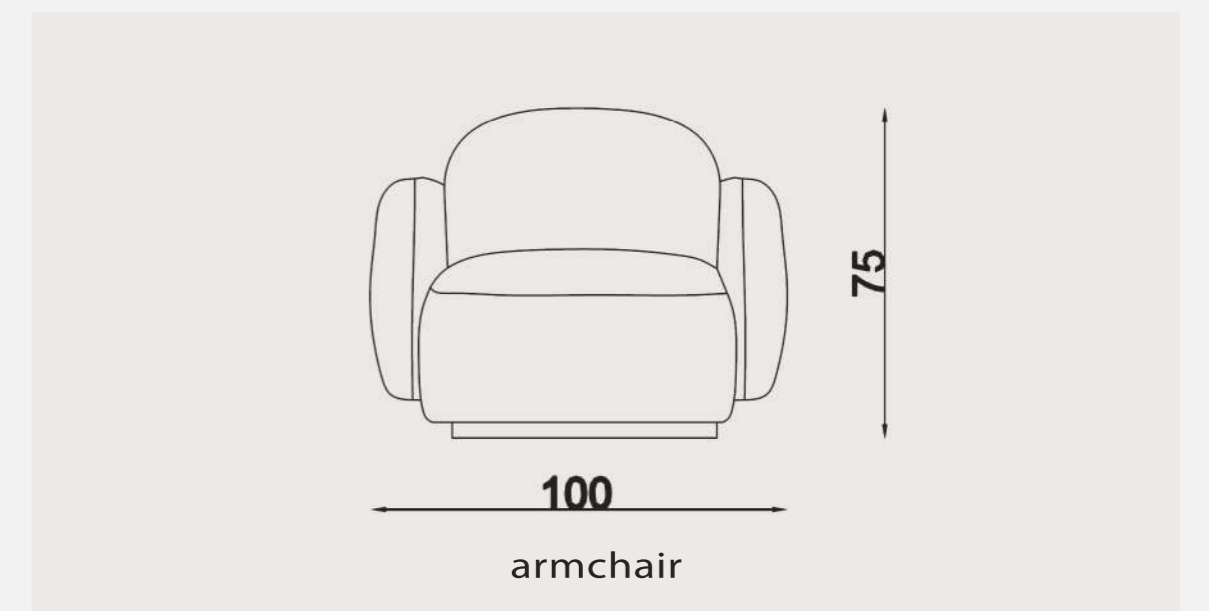

astana

- Fully feather on back
- Plywood + kiln-dried beech wood frame
- 32 DNS (12cm) foam + 5 cm feather on seat
- Feather filling on arms and back
- Zigzag spring system
- Seat height: 42

sofa

dining room

- 1st class MDF with hand-applied natural wood veneer
- ceramic - detailed