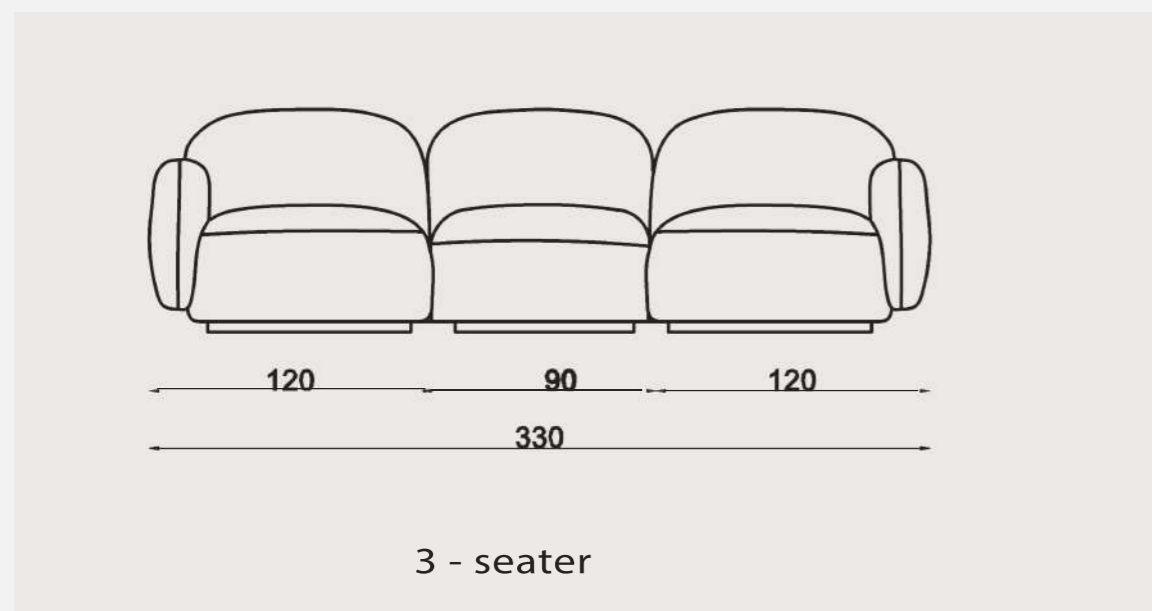

astana

- Fully feather on back
- Plywood + kiln-dried beech wood frame
- 32 DNS (12cm) foam + 5 cm feather on seat
- Feather filling on arms and back
- Zigzag spring system
- Seat height: 42

sofa

dining room