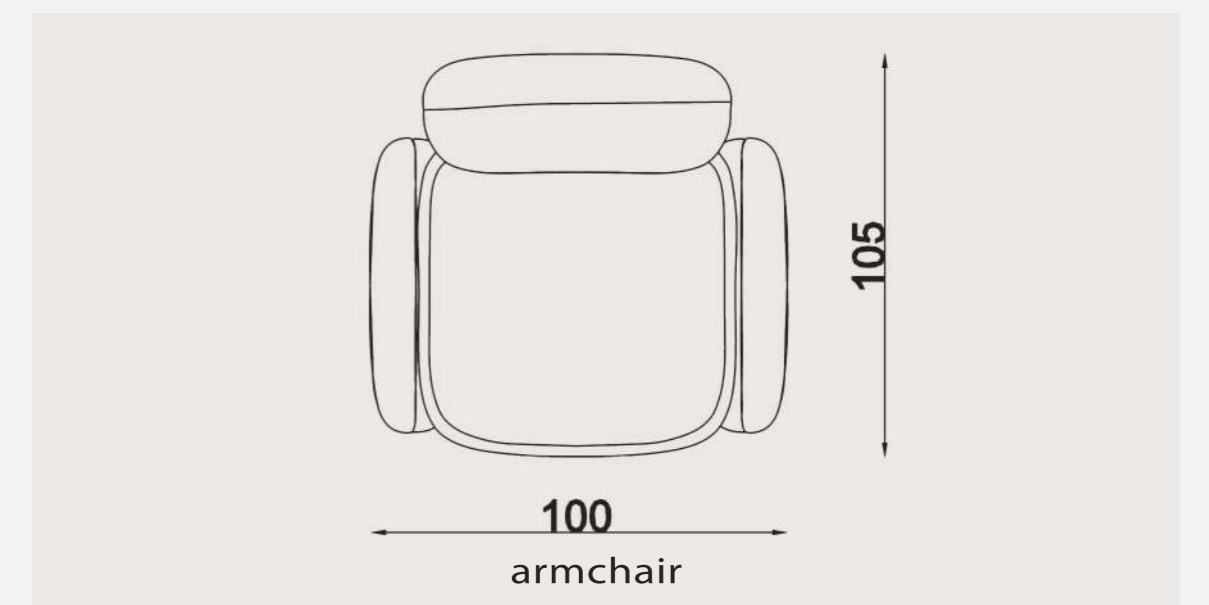

astana

- Fully feather on back
- Plywood + kiln-dried beech wood frame
- 32 DNS (12cm) foam + 5 cm feather on seat
- Feather filling on arms and back
- Zigzag spring system
- Seat height: 42

sofa

dining room