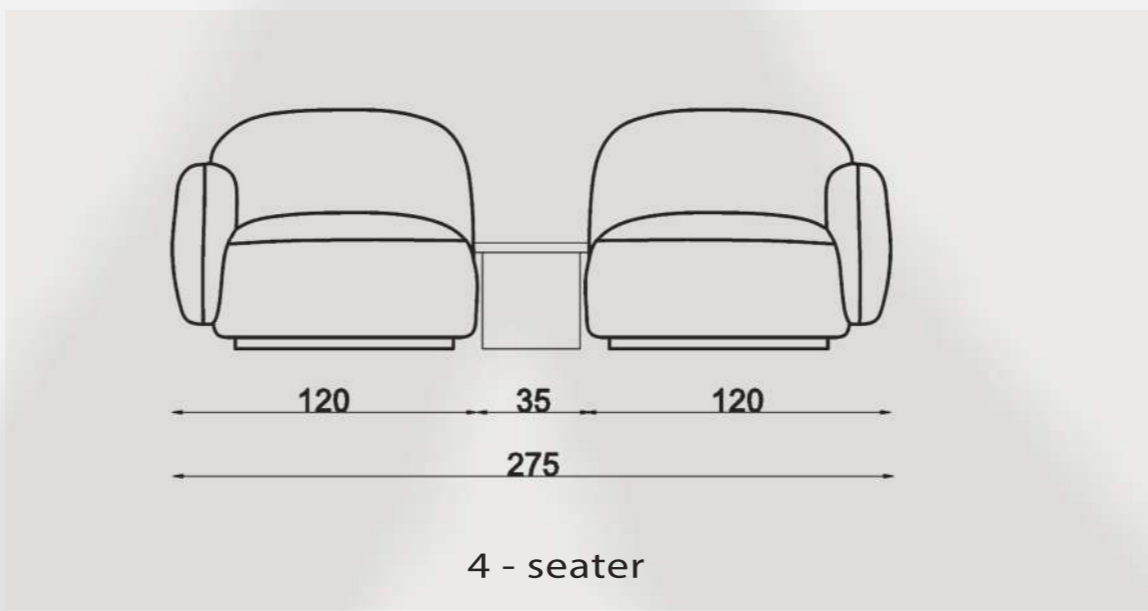

astana

- Fully feather on back
- Plywood + kiln-dried beech wood frame
- 32 DNS (12cm) foam + 5 cm feather on seat
- Feather filling on arms and back
- Zigzag spring system
- Seat height: 42

sofa

dining room