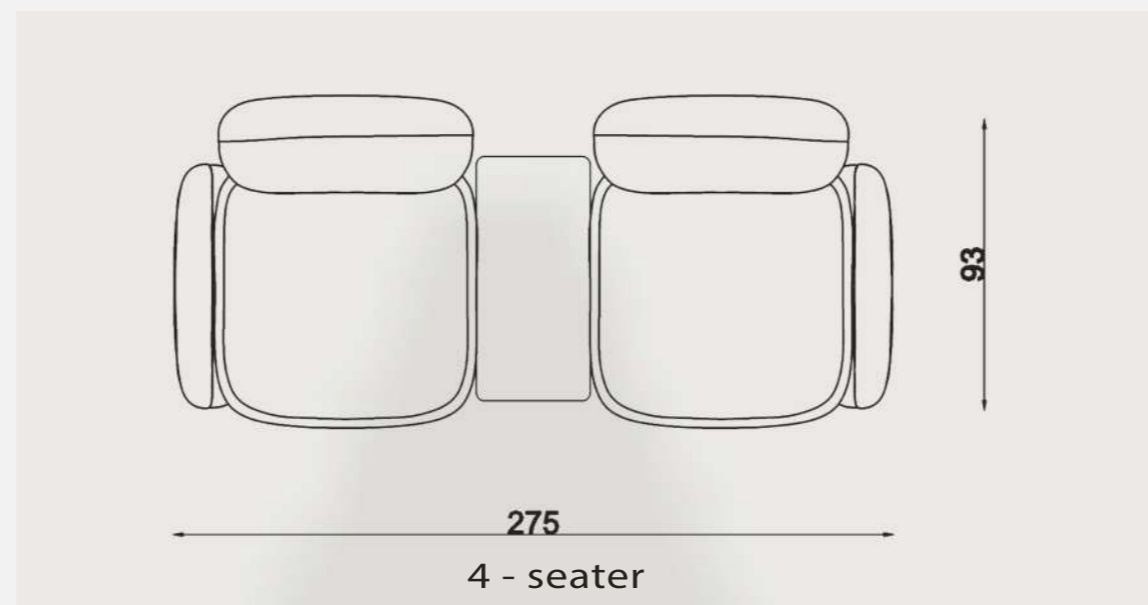

astana

- Fully feather on back
- Plywood + kiln-dried beech wood frame
- 32 DNS (12cm) foam + 5 cm feather on seat
- Feather filling on arms and back
- Zigzag spring system
- Seat height: 42

sofa

dining room