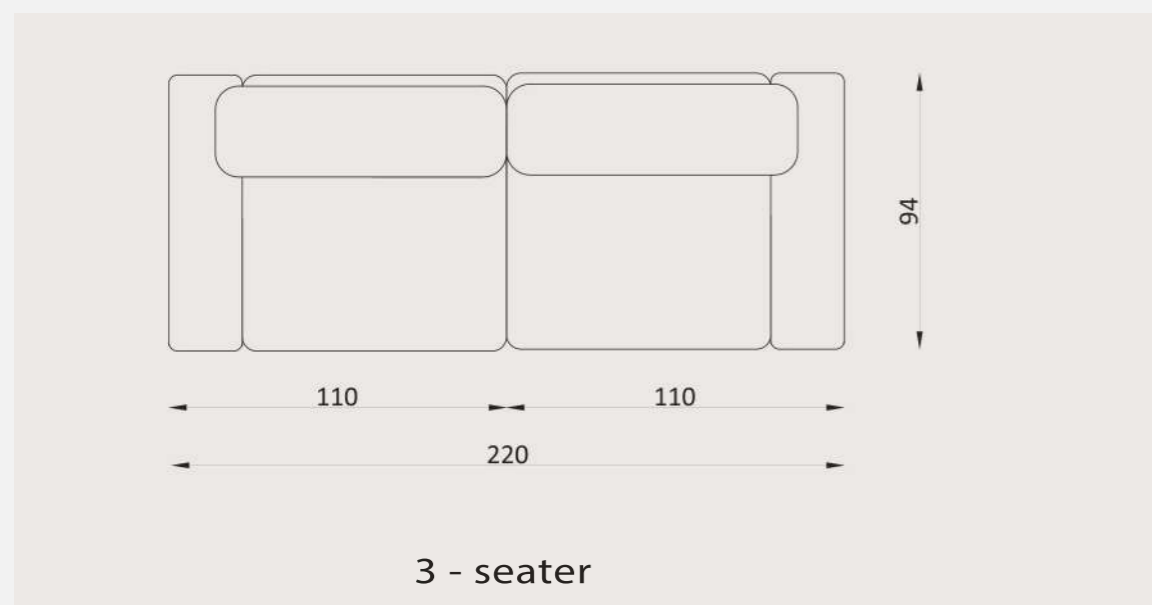

diana

- Adjustable backrest mechanism(DSS mechanism)
- 32 DNS foam + 8 cm feather layer in the seat
- 800 gr laminated padding in the seat
- 24% hyper feather filling in the backrest
- Plywood + kiln-dried beech wood frame
- Zigzag spring system
- Height: 82cm
- Seat height: 42cm

sofa

dining room

- 1st class MDF with hand-applied natural wood veneer
- ceramic - detailed