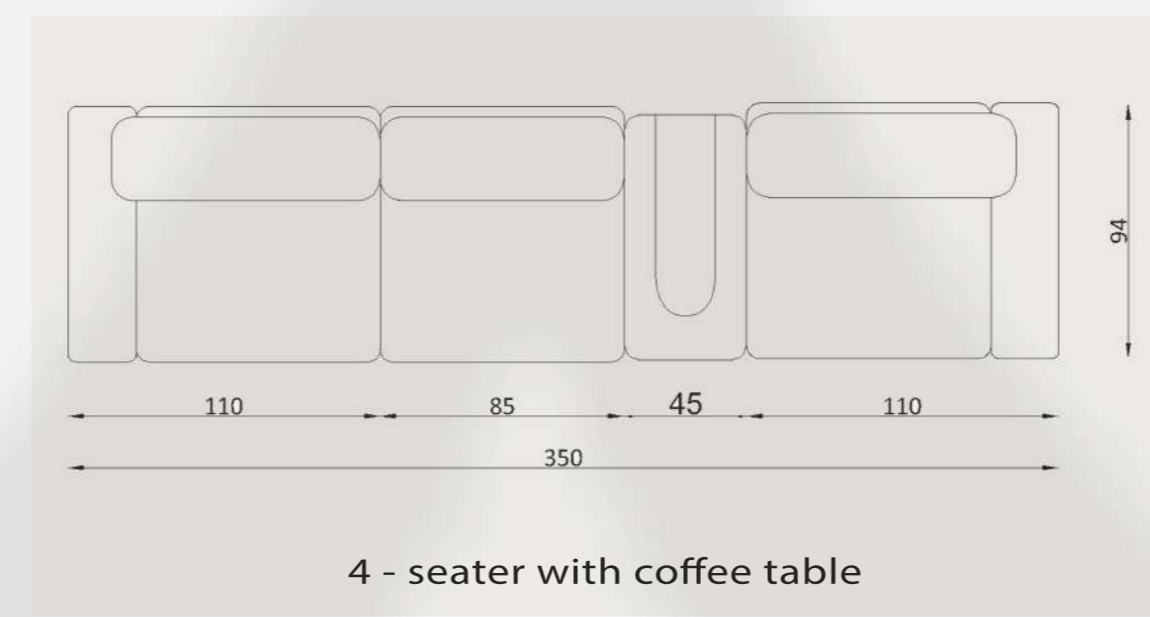

diana

- Adjustable backrest mechanism(DSS mechanism)
- 32 DNS foam + 8 cm feather layer in the seat
- 800 gr laminated padding in the seat
- 24% hyper feather filling in the backrest
- Plywood + kiln-dried beech wood frame
- Zigzag spring system
- Height: 82cm
- Seat height: 42cm

sofa

dining room

- 1st class MDF with hand-applied natural wood veneer
- ceramic - detailed