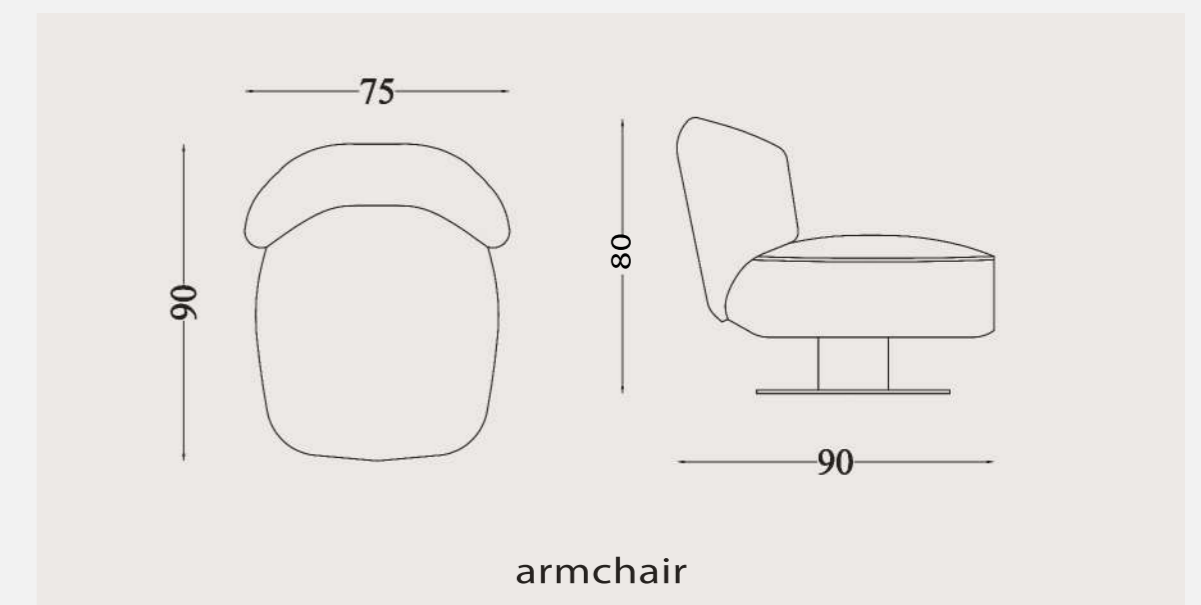

diana

- Adjustable backrest mechanism(DSS mechanism)
- 32 DNS foam + 8 cm feather layer in the seat
- 800 gr laminated padding in the seat
- 24% hyper feather filling in the backrest
- Plywood + kiln-dried beech wood frame
- Zigzag spring system
- Height: 82cm
- Seat height: 42cm

sofa

dining room

- 1st class MDF with hand-applied natural wood veneer
- ceramic - detailed