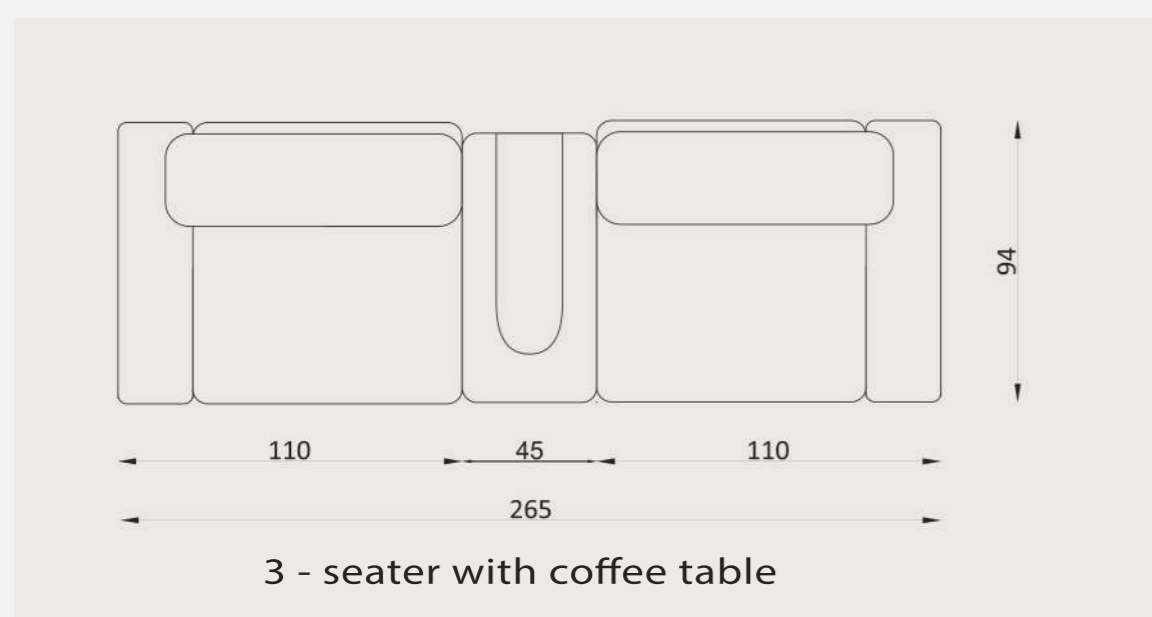

diana

- Adjustable backrest mechanism(DSS mechanism)
- 32 DNS foam + 8 cm feather layer in the seat
- 800 gr laminated padding in the seat
- 24% hyper feather filling in the backrest
- Plywood + kiln-dried beech wood frame
- Zigzag spring system
- Height: 82cm
- Seat height: 42cm

sofa

dining room

- 1st class MDF with hand-applied natural wood veneer
- ceramic - detailed