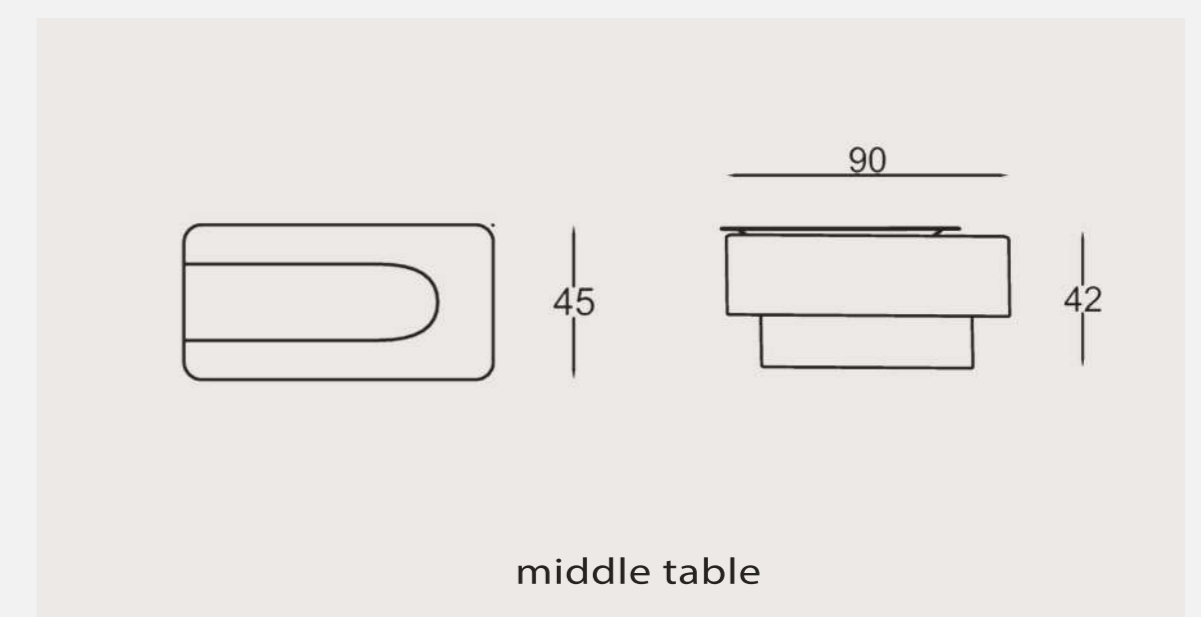

diana

- Adjustable backrest mechanism(DSS mechanism)
- 32 DNS foam + 8 cm feather layer in the seat
- 800 gr laminated padding in the seat
- 24% hyper feather filling in the backrest
- Plywood + kiln-dried beech wood frame
- Zigzag spring system
- Height: 82cm
- Seat height: 42cm

sofa

dining room

- 1st class MDF with hand-applied natural wood veneer
- ceramic - detailed