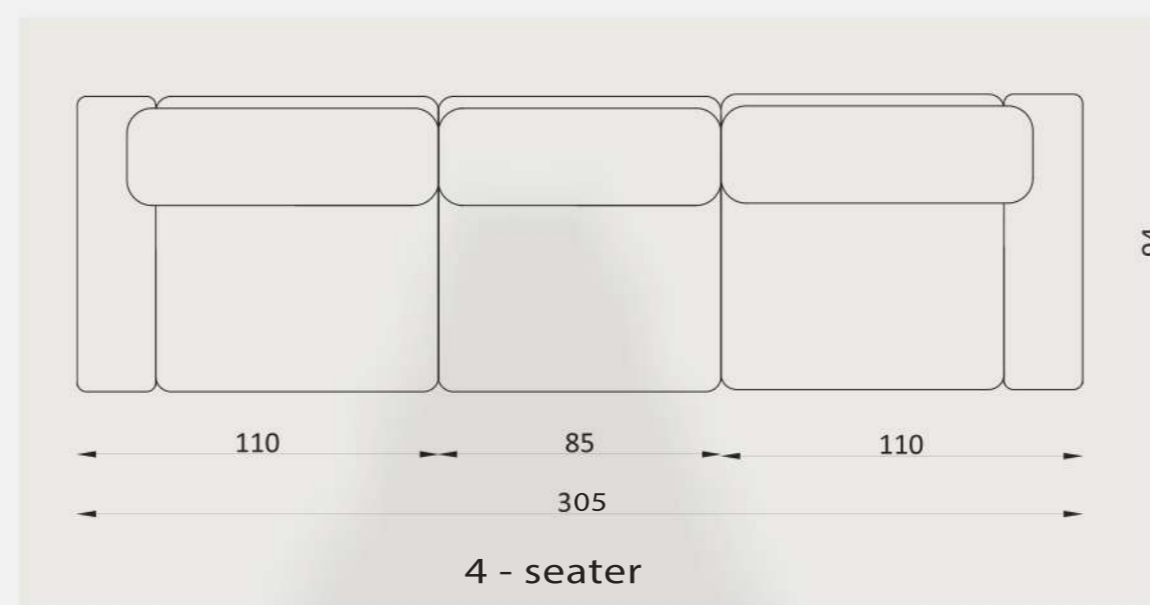

diana

- Adjustable backrest mechanism(DSS mechanism)
- 32 DNS foam + 8 cm feather layer in the seat
- 800 gr laminated padding in the seat
- 24% hyper feather filling in the backrest
- Plywood + kiln-dried beech wood frame
- Zigzag spring system
- Height: 82cm
- Seat height: 42cm

sofa

dining room

- 1st class MDF with hand-applied natural wood veneer
- ceramic - detailed