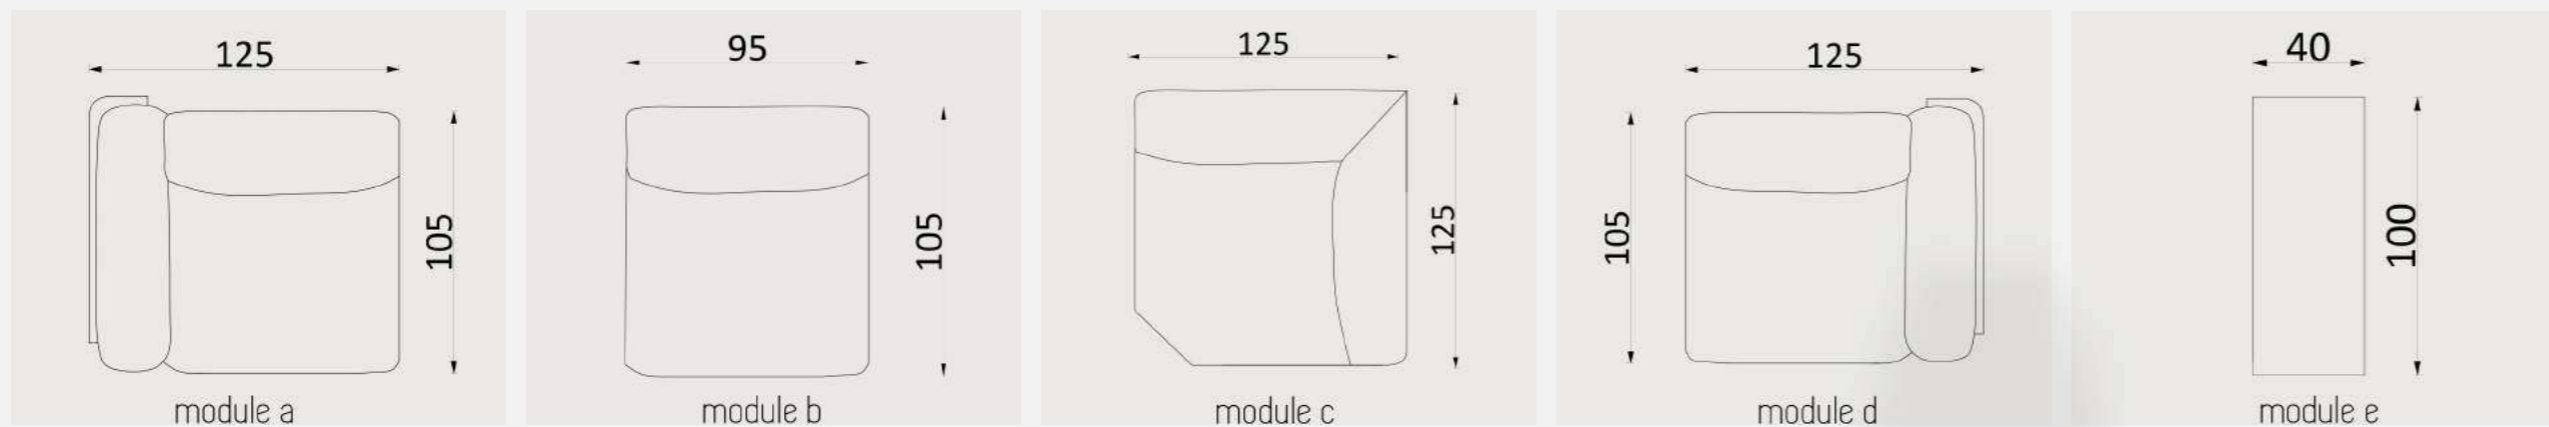

vogue modular sofa

- Unlimited options thanks to its modular structure
- Plywood chest
- 32 Alus foam + 8 cm feather on seat
- Fully feather on arms and back
- Seat height: 43
- Height: 85cm

modules

options