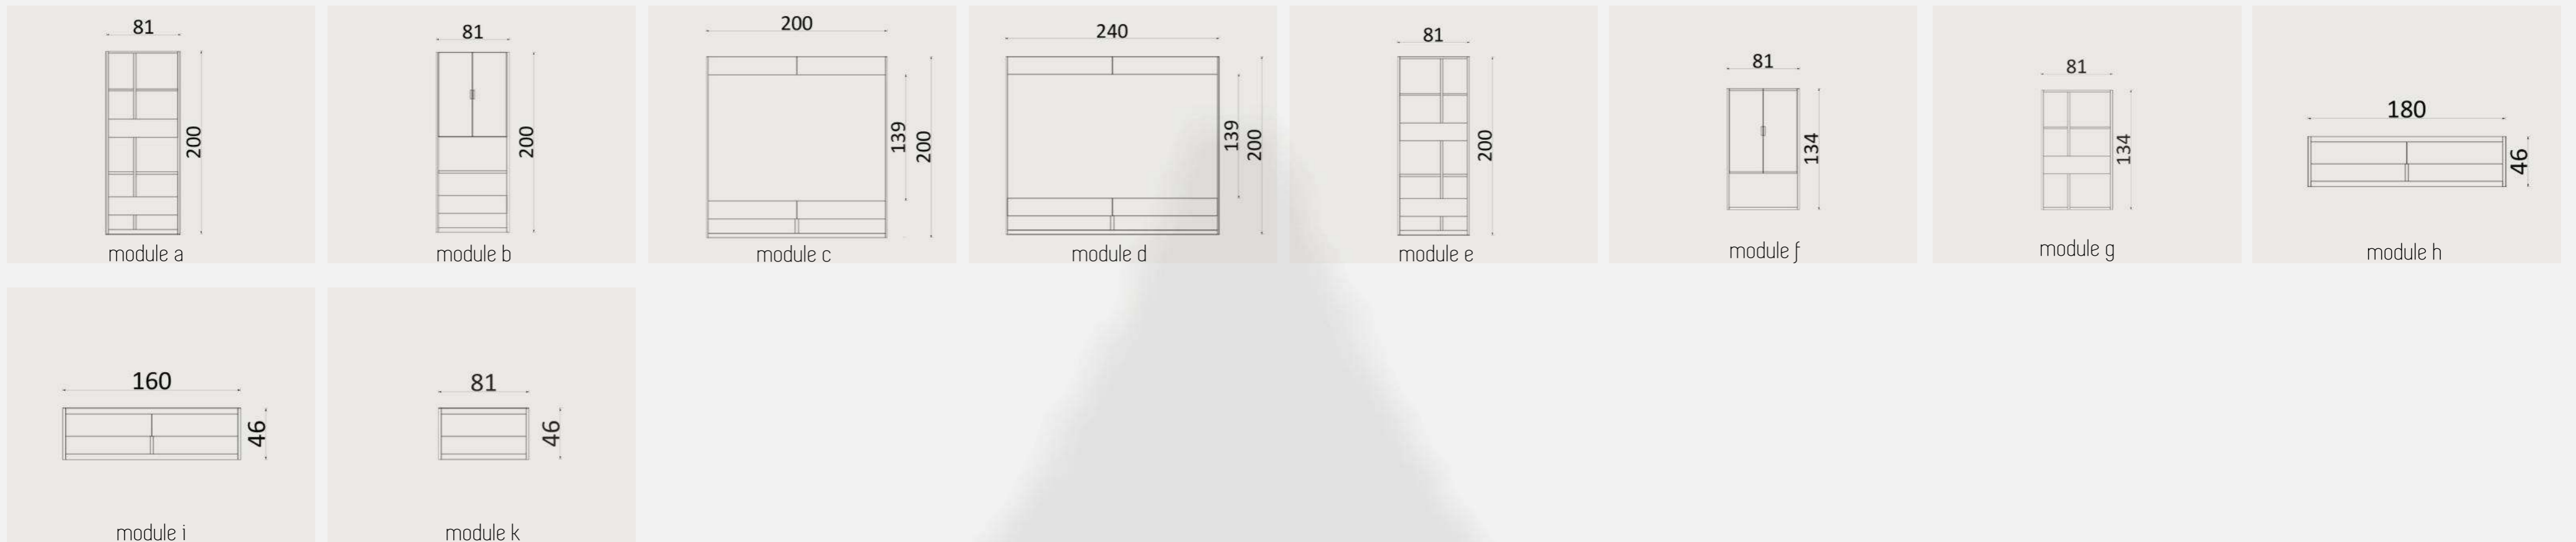

vogue

modular tv unit

- Unlimited options thanks to its modular structure
- 1st class MDF skeleton
- Natural oak veneer

modules

options